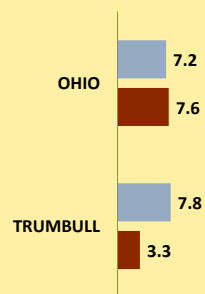

TRUMBULL COUNTY AND OHIO POPULATION CHANGES: Age 65+ 1990 - 2010

Age 65+ Population

1990 2000 2010

% of Population Age 65+

1990 2000 2010

% Change in Age 65+ Population

1990-2000 2000-2010

% Change in Proportion of Population Age 65+