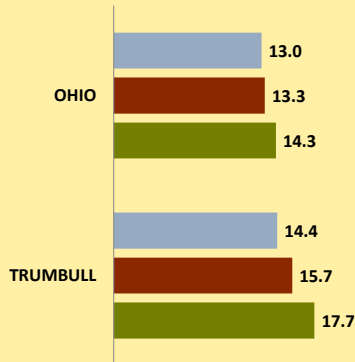

TRUMBULL COUNTY AND OHIO POPULATION CHANGES: Age 65+ 1990 - 2010

Age 65+ Population

1990 2000 2010

% of Population Age 65+

1990 2000 2010

% Change in Age 65+ Population

1990-2000 2000-2010

% Change in Proportion of Population Age 65+

1990-2000 2000-2010