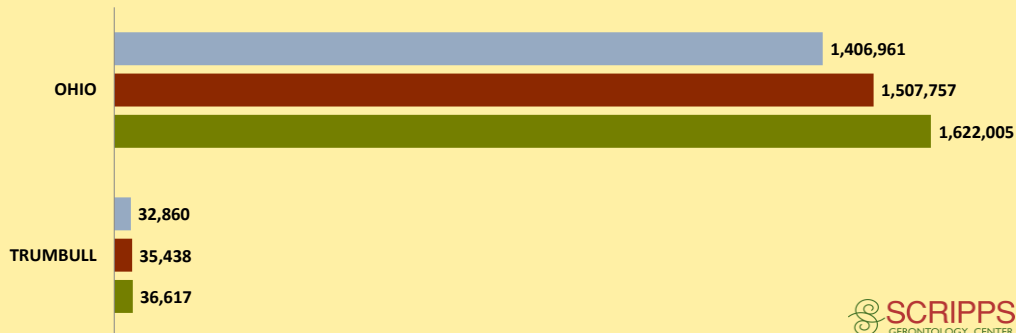

TRUMBULL COUNTY AND OHIO POPULATION CHANGES: Age 65+ 1990 - 2010

Age 65+ Population

1990 2000 2010

% of Population Age 65+

1990 2000 2010

% Change in Age 65+ Population

1990-2000 2000-2010

% Change in Proportion of Population Age 65+

1990-2000 2000-2010