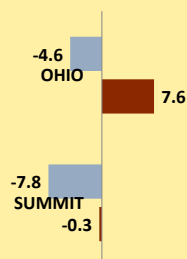

# SUMMIT COUNTY AND OHIO POPULATION CHANGES: Age 65-74 1990 - 2010

Age 65 - 74 Population

1990 2000 2010

Age 65-74 Population as % of 65+ Population

1990 2000 2010

Of Age 65-74 Population, % Women

1990 2000 2010

% Change in Age 65-74 Population

1990-2000 2000-2010

### % Change in Proportion of Age 65+ Population who are Age 65-74

### % Change in Proportion of 65-74 Population Who Are Women