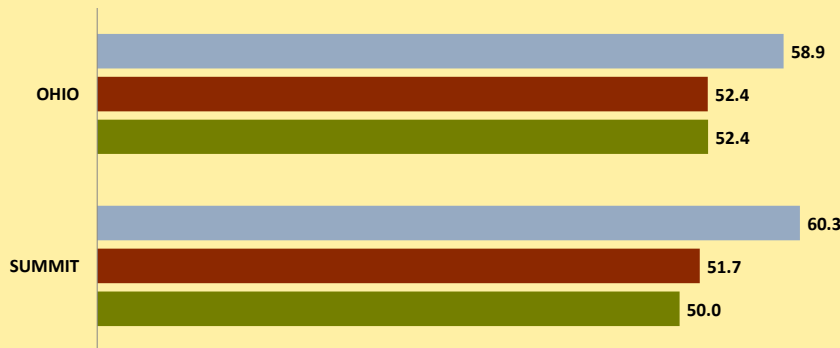

# SUMMIT COUNTY AND OHIO POPULATION CHANGES: Age 65-74 1990 - 2010

Age 65 - 74 Population

1990 2000 2010

Age 65-74 Population as % of 65+ Population

1990 2000 2010

Of Age 65-74 Population, % Women

1990 2000 2010

% Change in Age 65-74 Population

1990-2000 2000-2010

### % Change in Proportion of Age 65+ Population who are Age 65-74