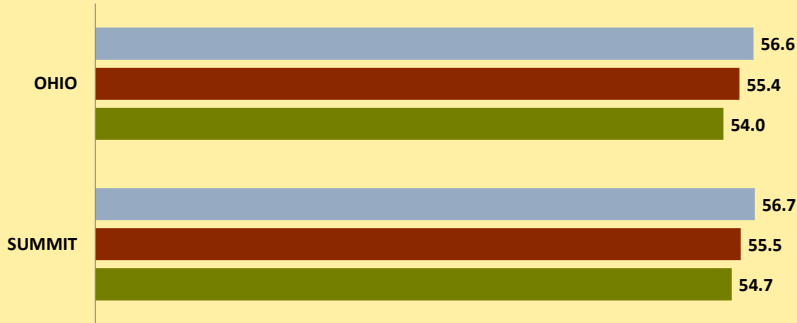

# SUMMIT COUNTY AND OHIO POPULATION CHANGES: Age 65-74 1990 - 2010

Age 65 - 74 Population

1990 2000 2010

Age 65-74 Population as % of 65+ Population

1990 2000 2010

Of Age 65-74 Population, % Women

1990 2000 2010

% Change in Age 65-74 Population

1990-2000 2000-2010

### % Change in Proportion of Age 65+ Population who are Age 65-74