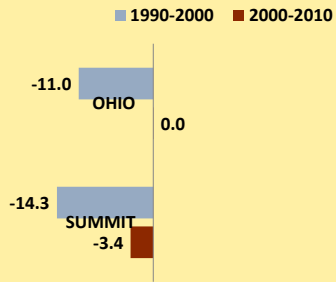

# SUMMIT COUNTY AND OHIO POPULATION CHANGES: Age 65-74 1990 - 2010

Age 65 - 74 Population

1990 2000 2010

Age 65-74 Population as % of 65+ Population

1990 2000 2010

Of Age 65-74 Population, % Women

1990 2000 2010

% Change in Age 65-74 Population

1990-2000 2000-2010

### % Change in Proportion of Age 65+ Population who are Age 65-74