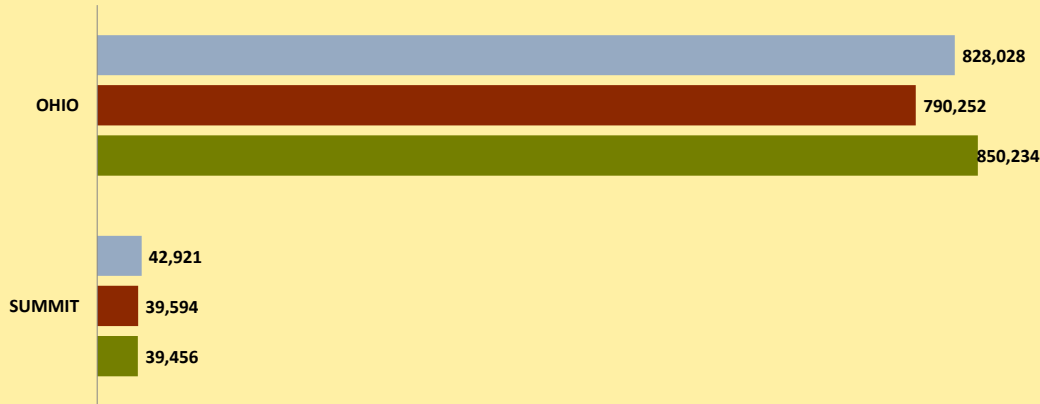

# SUMMIT COUNTY AND OHIO POPULATION CHANGES: Age 65-74 1990 - 2010

Age 65 - 74 Population

1990 2000 2010

Age 65-74 Population as % of 65+ Population

1990 2000 2010

Of Age 65-74 Population, % Women

1990 2000 2010

% Change in Age 65-74 Population

1990-2000 2000-2010

### % Change in Proportion of Age 65+ Population who are Age 65-74