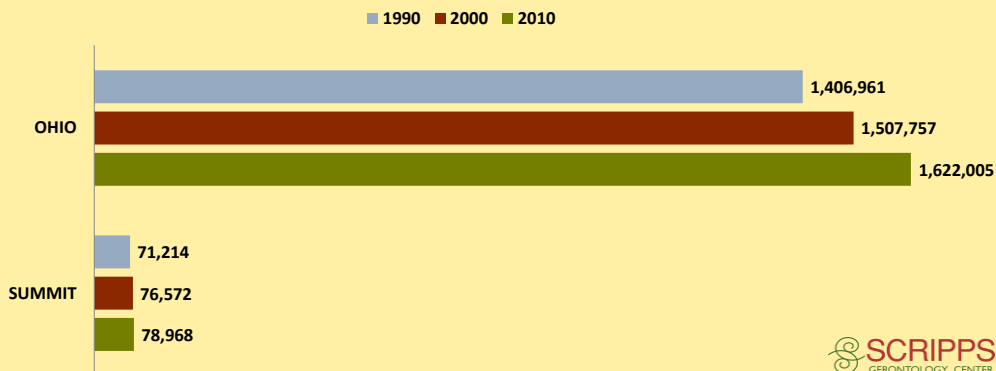

# SUMMIT COUNTY AND OHIO POPULATION CHANGES: Age 65+ 1990 - 2010

Age 65+ Population

% of Population Age 65+

% Change in Age 65+ Population

% Change in Proportion of Population Age 65+