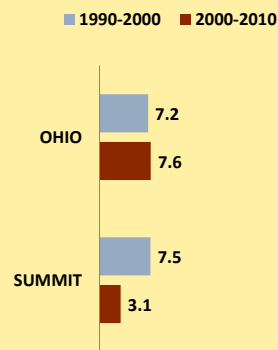

# SUMMIT COUNTY AND OHIO POPULATION CHANGES: Age 65+ 1990 - 2010

Age 65+ Population

% of Population Age 65+

% Change in Age 65+ Population

% Change in Proportion of Population Age 65+