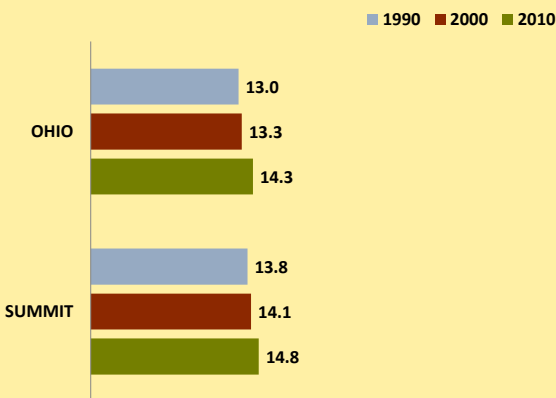

# SUMMIT COUNTY AND OHIO POPULATION CHANGES: Age 65+ 1990 - 2010

Age 65+ Population

% of Population Age 65+

% Change in Age 65+ Population

% Change in Proportion of Population Age 65+