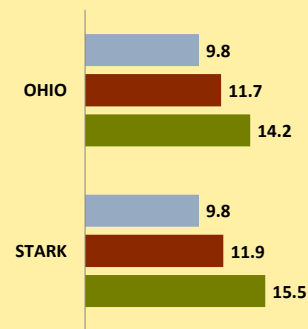

STARK COUNTY AND OHIO POPULATION CHANGES: Age 85+ 1990 - 2010

Age 85+ Population
1990 2000 2010

% Change in Age 85+ Population

1990-2000 2000-2010

Age 85+ Population as % of Age 65+ Population

1990 2000 2010

% of Age 85+ Population Who Are women

1990 2000 2010

% of Population Aged 85+

% Change in Proportion of Age 65+ Population Who Are Age 85+

% Change in Proportion of Age 85+ Who Are Women

% Change in Total Population Aged 85+