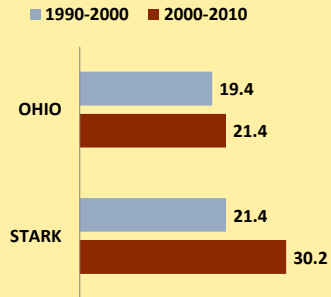

STARK COUNTY AND OHIO POPULATION CHANGES: Age 85+ 1990 - 2010

Age 85+ Population
1990 2000 2010

% Change in Age 85+ Population

1990-2000 2000-2010

Age 85+ Population as % of Age 65+ Population

1990 2000 2010

% of Age 85+ Population Who Are women

1990 2000 2010

% of Population Aged 85+

% Change in Proportion of Age 65+ Population Who Are Age 85+

% Change in Proportion of Age 85+ Who Are Women

% Change in Total Population Aged 85+