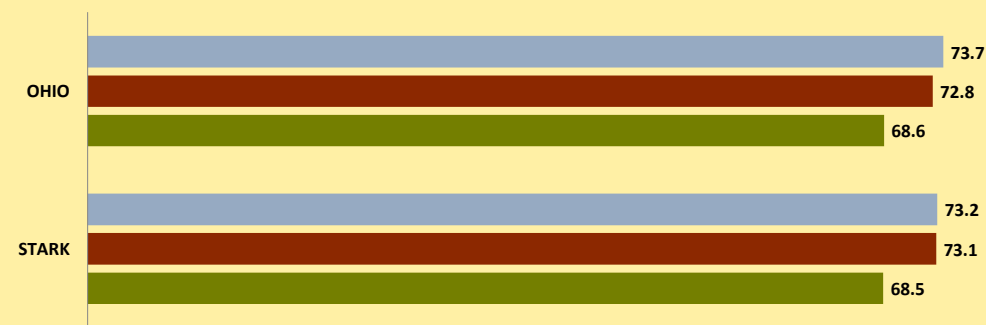

STARK COUNTY AND OHIO POPULATION CHANGES: Age 85+ 1990 - 2010

Age 85+ Population
1990 2000 2010

% Change in Age 85+ Population

1990-2000 2000-2010

Age 85+ Population as % of Age 65+ Population

1990 2000 2010

% of Age 85+ Population Who Are women

1990 2000 2010

% of Population Aged 85+

% Change in Proportion of Age 65+ Population Who Are Age 85+

% Change in Proportion of Age 85+ Who Are Women

% Change in Total Population Aged 85+