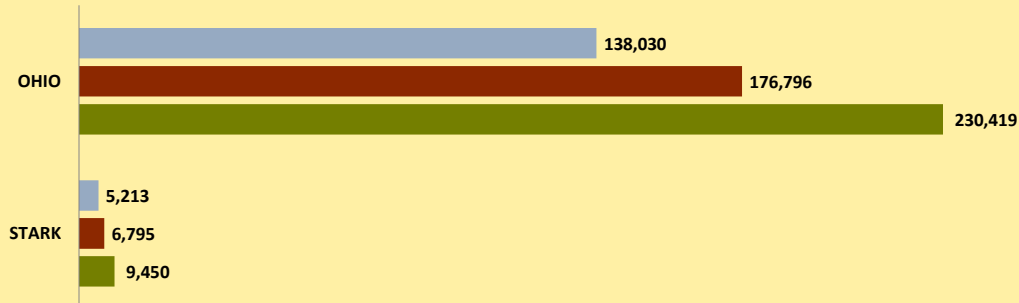

STARK COUNTY AND OHIO POPULATION CHANGES: Age 85+ 1990 - 2010

Age 85+ Population
1990 2000 2010

% Change in Age 85+ Population

1990-2000 2000-2010

Age 85+ Population as % of Age 65+ Population

1990 2000 2010

% of Age 85+ Population Who Are women

1990 2000 2010

% of Population Aged 85+

% Change in Proportion of Age 65+ Population Who Are Age 85+

% Change in Proportion of Age 85+ Who Are Women

% Change in Total Population Aged 85+