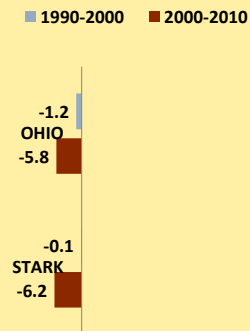

STARK COUNTY AND OHIO POPULATION CHANGES: Age 85+ 1990 - 2010

Age 85+ Population
1990 2000 2010

% Change in Age 85+ Population

1990-2000 2000-2010

Age 85+ Population as % of Age 65+ Population

1990 2000 2010

% of Age 85+ Population Who Are women

1990 2000 2010

% of Population Aged 85+

% Change in Proportion of Age 65+ Population Who Are Age 85+

% Change in Proportion of Age 85+ Who Are Women

% Change in Total Population Aged 85+