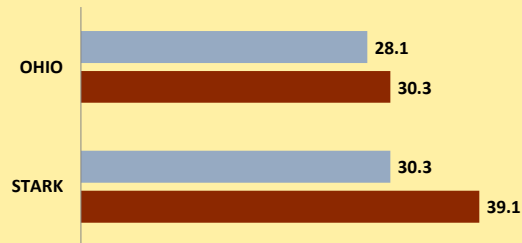

STARK COUNTY AND OHIO POPULATION CHANGES: Age 85+ 1990 - 2010

Age 85+ Population
1990 2000 2010

% Change in Age 85+ Population

1990-2000 2000-2010

Age 85+ Population as % of Age 65+ Population

1990 2000 2010

% of Age 85+ Population Who Are women

1990 2000 2010

% of Population Aged 85+

% Change in Proportion of Age 65+ Population Who Are Age 85+

% Change in Proportion of Age 85+ Who Are Women

% Change in Total Population Aged 85+