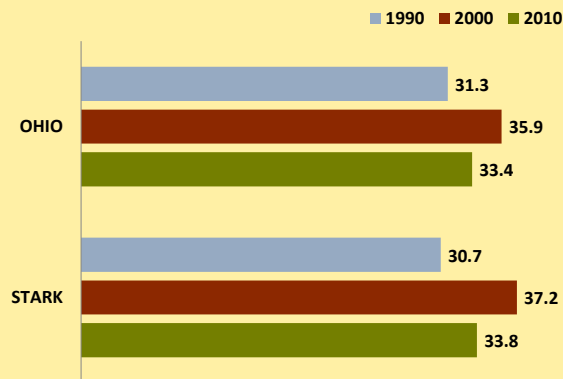

STARK COUNTY AND OHIO POPULATION CHANGES: Age 75-84 1990 - 2010

Age 75-84 Population

Age 75-84 Population as % of Age 65+ Population

% of Age 75-84 Population Who Are Women

% Change in Age 75-84 Population

% Change in Proportion of Age 65+ Population Who Are Age 75-84

% Change in Proportion of Age 75-84 Population Who Are Women