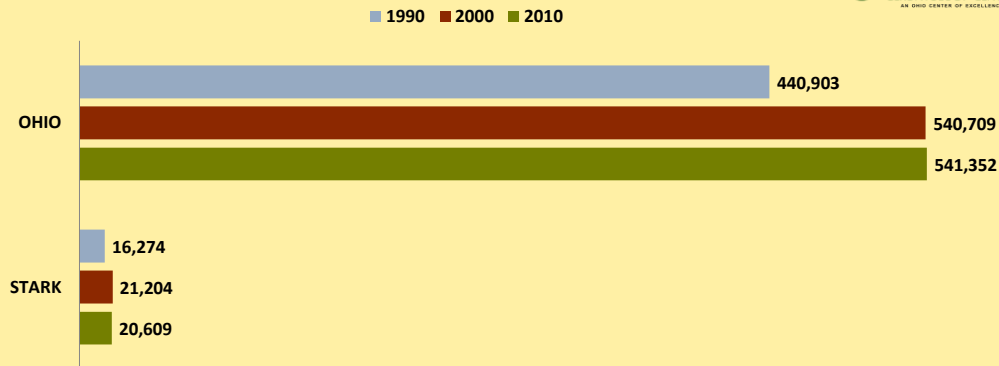

STARK COUNTY AND OHIO POPULATION CHANGES: Age 75-84 1990 - 2010

Age 75-84 Population

Age 75-84 Population as % of Age 65+ Population

% of Age 75-84 Population Who Are Women

% Change in Age 75-84 Population

% Change in Proportion of Age 65+ Population Who Are Age 75-84

% Change in Proportion of Age 75-84 Population Who Are Women