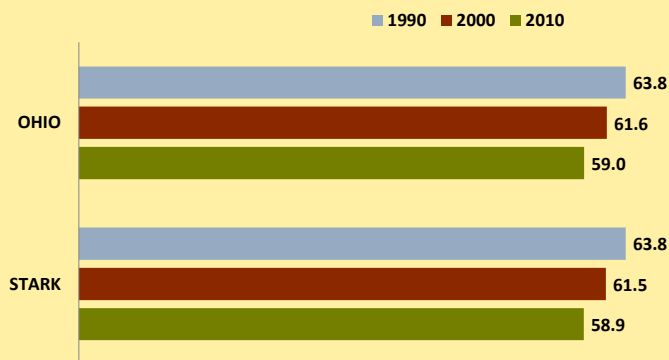

STARK COUNTY AND OHIO POPULATION CHANGES: Age 75-84 1990 - 2010

Age 75-84 Population

Age 75-84 Population as % of Age 65+ Population

% of Age 75-84 Population Who Are Women

% Change in Age 75-84 Population

% Change in Proportion of Age 65+ Population Who Are Age 75-84

% Change in Proportion of Age 75-84 Population Who Are Women