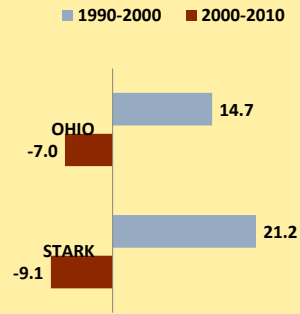

STARK COUNTY AND OHIO POPULATION CHANGES: Age 75-84 1990 - 2010

Age 75-84 Population

Age 75-84 Population as % of Age 65+ Population

% of Age 75-84 Population Who Are Women

% Change in Age 75-84 Population

% Change in Proportion of Age 65+ Population Who Are Age 75-84

% Change in Proportion of Age 75-84 Population Who Are Women