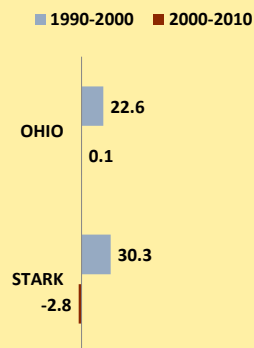

STARK COUNTY AND OHIO POPULATION CHANGES: Age 75-84 1990 - 2010

Age 75-84 Population

Age 75-84 Population as % of Age 65+ Population

% of Age 75-84 Population Who Are Women

% Change in Age 75-84 Population

% Change in Proportion of Age 65+ Population Who Are Age 75-84

% Change in Proportion of Age 75-84 Population Who Are Women