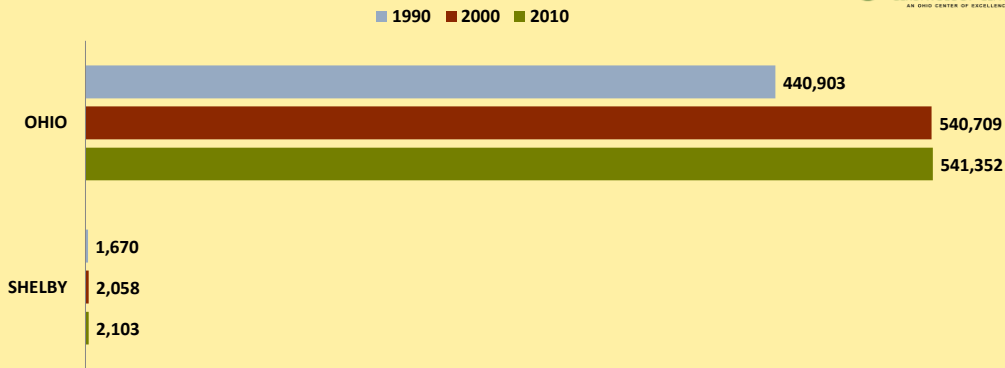

SHELBY COUNTY AND OHIO POPULATION CHANGES: Age 75-84 1990 - 2010

Age 75-84 Population

Age 75-84 Population as % of Age 65+ Population

% of Age 75-84 Population Who Are Women

% Change in Age 75-84 Population

% Change in Proportion of Age 65+ Population Who Are Age 75-84

% Change in Proportion of Age 75-84 Population Who Are Women