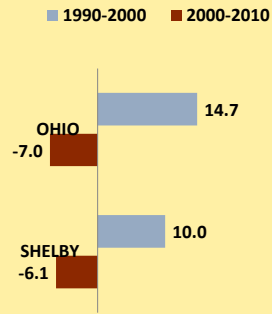

SHELBY COUNTY AND OHIO POPULATION CHANGES: Age 75-84 1990 - 2010

Age 75-84 Population

Age 75-84 Population as % of Age 65+ Population

% of Age 75-84 Population Who Are Women

% Change in Age 75-84 Population

% Change in Proportion of Age 65+ Population Who Are Age 75-84

% Change in Proportion of Age 75-84 Population Who Are Women