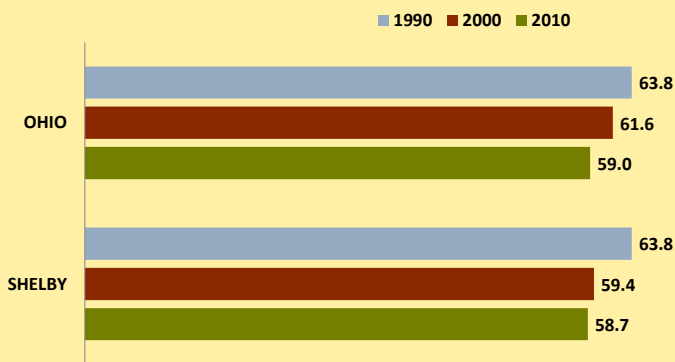

SHELBY COUNTY AND OHIO POPULATION CHANGES: Age 75-84 1990 - 2010

Age 75-84 Population

Age 75-84 Population as % of Age 65+ Population

% of Age 75-84 Population Who Are Women

% Change in Age 75-84 Population

% Change in Proportion of Age 65+ Population Who Are Age 75-84

% Change in Proportion of Age 75-84 Population Who Are Women