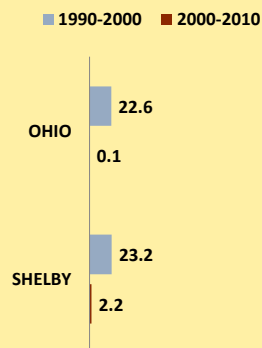

SHELBY COUNTY AND OHIO POPULATION CHANGES: Age 75-84 1990 - 2010

Age 75-84 Population

Age 75-84 Population as % of Age 65+ Population

% of Age 75-84 Population Who Are Women

% Change in Age 75-84 Population

% Change in Proportion of Age 65+ Population Who Are Age 75-84

% Change in Proportion of Age 75-84 Population Who Are Women