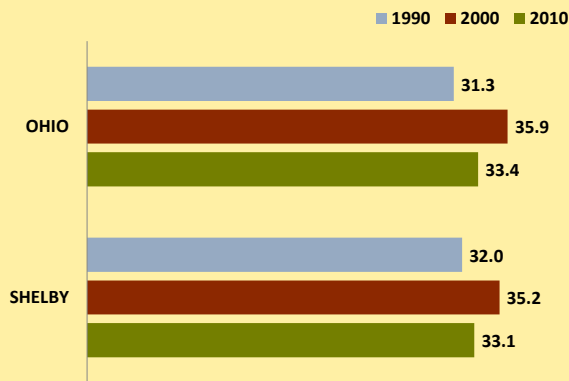

SHELBY COUNTY AND OHIO POPULATION CHANGES: Age 75-84 1990 - 2010

Age 75-84 Population

Age 75-84 Population as % of Age 65+ Population

% of Age 75-84 Population Who Are Women

% Change in Age 75-84 Population

% Change in Proportion of Age 65+ Population Who Are Age 75-84

% Change in Proportion of Age 75-84 Population Who Are Women