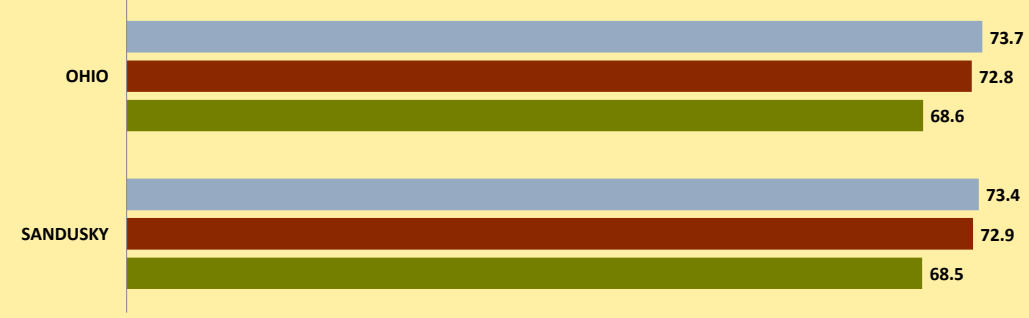

SANDUSKY COUNTY AND OHIO POPULATION CHANGES: Age 85+ 1990 - 2010

Age 85+ Population
■ 1990 ■ 2000 ■ 2010

% Change in Age 85+ Population
■ 1990-2000 ■ 2000-2010

Age 85+ Population as % of Age 65+ Population
■ 1990 ■ 2000 ■ 2010

% of Age 85+ Population Who Are women
■ 1990 ■ 2000 ■ 2010

% of Population Aged 85+

% Change in Proportion of Age 65+ Population Who Are Age 85+

% Change in Proportion of Age 85+ Who Are Women

% Change in Total Population Aged 85+