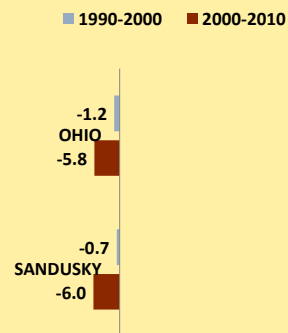

SANDUSKY COUNTY AND OHIO POPULATION CHANGES: Age 85+ 1990 - 2010

Age 85+ Population
■ 1990 ■ 2000 ■ 2010

% Change in Age 85+ Population
■ 1990-2000 ■ 2000-2010

Age 85+ Population as % of Age 65+ Population
■ 1990 ■ 2000 ■ 2010

% of Age 85+ Population Who Are women
■ 1990 ■ 2000 ■ 2010

% of Population Aged 85+

% Change in Proportion of Age 65+ Population Who Are Age 85+

% Change in Proportion of Age 85+ Who Are Women

% Change in Total Population Aged 85+