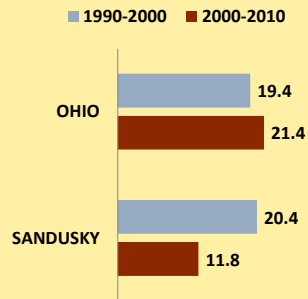

SANDUSKY COUNTY AND OHIO POPULATION CHANGES: Age 85+ 1990 - 2010

Age 85+ Population
■ 1990 ■ 2000 ■ 2010

% Change in Age 85+ Population
■ 1990-2000 ■ 2000-2010

Age 85+ Population as % of Age 65+ Population
■ 1990 ■ 2000 ■ 2010

% of Age 85+ Population Who Are women
■ 1990 ■ 2000 ■ 2010

% of Population Aged 85+

% Change in Proportion of Age 65+ Population Who Are Age 85+

% Change in Proportion of Age 85+ Who Are Women

% Change in Total Population Aged 85+