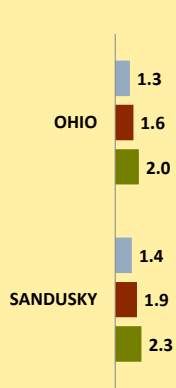

SANDUSKY COUNTY AND OHIO POPULATION CHANGES: Age 85+ 1990 - 2010

Age 85+ Population
■ 1990 ■ 2000 ■ 2010

% Change in Age 85+ Population
■ 1990-2000 ■ 2000-2010

Age 85+ Population as % of Age 65+ Population
■ 1990 ■ 2000 ■ 2010

% of Age 85+ Population Who Are women
■ 1990 ■ 2000 ■ 2010

% of Population Aged 85+

% Change in Proportion of Age 65+ Population Who Are Age 85+

% Change in Proportion of Age 85+ Who Are Women

% Change in Total Population Aged 85+