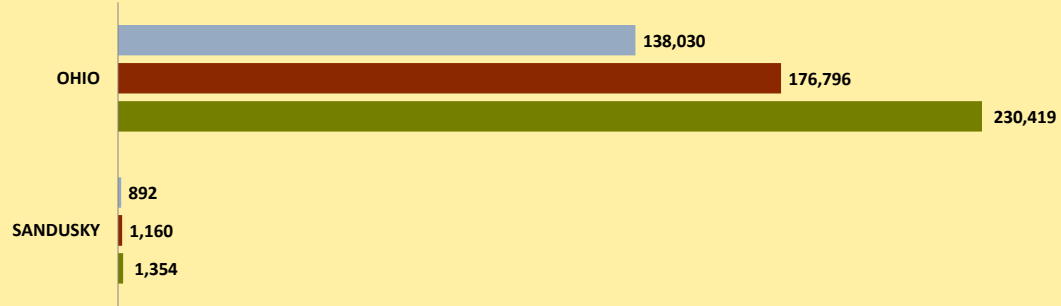

SANDUSKY COUNTY AND OHIO POPULATION CHANGES: Age 85+ 1990 - 2010

Age 85+ Population
■ 1990 ■ 2000 ■ 2010

% Change in Age 85+ Population
■ 1990-2000 ■ 2000-2010

Age 85+ Population as % of Age 65+ Population
■ 1990 ■ 2000 ■ 2010

% of Age 85+ Population Who Are women
■ 1990 ■ 2000 ■ 2010

% of Population Aged 85+

% Change in Proportion of Age 65+ Population Who Are Age 85+

% Change in Proportion of Age 85+ Who Are Women

% Change in Total Population Aged 85+