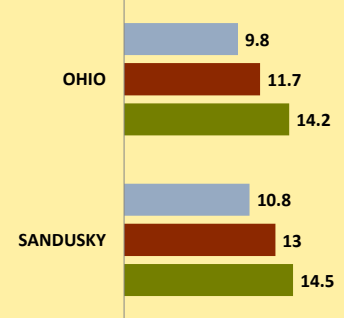

SANDUSKY COUNTY AND OHIO POPULATION CHANGES: Age 85+ 1990 - 2010

Age 85+ Population
■ 1990 ■ 2000 ■ 2010

% Change in Age 85+ Population
■ 1990-2000 ■ 2000-2010

Age 85+ Population as % of Age 65+ Population
■ 1990 ■ 2000 ■ 2010

% of Age 85+ Population Who Are women
■ 1990 ■ 2000 ■ 2010

% of Population Aged 85+

% Change in Proportion of Age 65+ Population Who Are Age 85+

% Change in Proportion of Age 85+ Who Are Women

% Change in Total Population Aged 85+