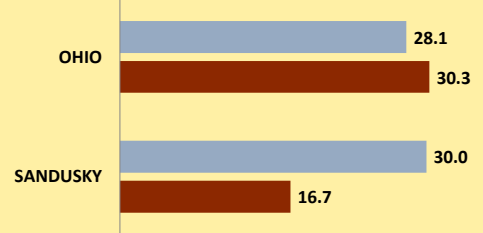

SANDUSKY COUNTY AND OHIO POPULATION CHANGES: Age 85+ 1990 - 2010

Age 85+ Population
■ 1990 ■ 2000 ■ 2010

% Change in Age 85+ Population
■ 1990-2000 ■ 2000-2010

Age 85+ Population as % of Age 65+ Population
■ 1990 ■ 2000 ■ 2010

% of Age 85+ Population Who Are women
■ 1990 ■ 2000 ■ 2010

% of Population Aged 85+

% Change in Proportion of Age 65+ Population Who Are Age 85+

% Change in Proportion of Age 85+ Who Are Women

% Change in Total Population Aged 85+