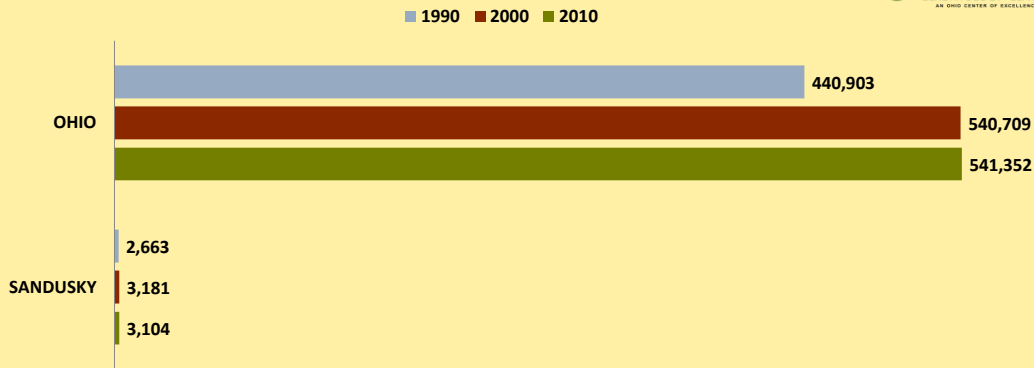

SANDUSKY COUNTY AND OHIO POPULATION CHANGES: Age 75-84 1990 - 2010

Age 75-84 Population

Age 75-84 Population as % of Age 65+ Population

% of Age 75-84 Population Who Are Women

% Change in Age 75-84 Population

% Change in Proportion of Age 65+ Population Who Are Age 75-84

■ 1990-2000 ■ 2000-2010

% Change in Proportion of Age 75-84 Population Who Are Women

■ 1990-2000 ■ 2000-2010