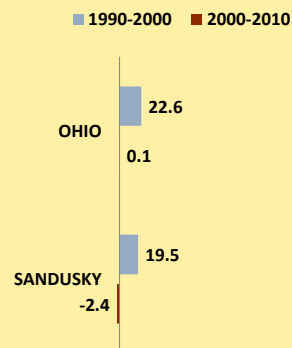

SANDUSKY COUNTY AND OHIO POPULATION CHANGES: Age 75-84 1990 - 2010

Age 75-84 Population

Age 75-84 Population as % of Age 65+ Population

% of Age 75-84 Population Who Are Women

% Change in Age 75-84 Population

% Change in Proportion of Age 65+ Population Who Are Age 75-84

■ 1990-2000 ■ 2000-2010

% Change in Proportion of Age 75-84 Population Who Are Women

■ 1990-2000 ■ 2000-2010