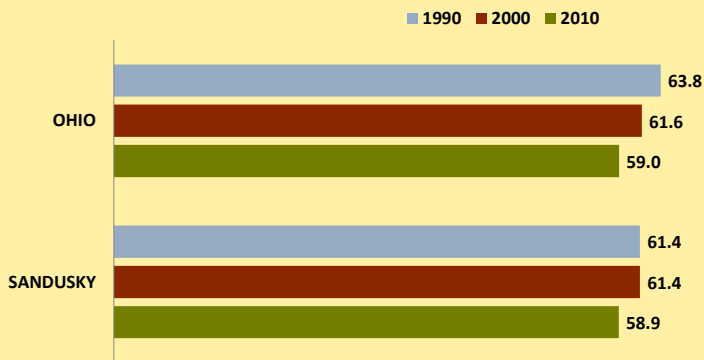

SANDUSKY COUNTY AND OHIO POPULATION CHANGES: Age 75-84 1990 - 2010

Age 75-84 Population

Age 75-84 Population as % of Age 65+ Population

% of Age 75-84 Population Who Are Women

% Change in Age 75-84 Population

% Change in Proportion of Age 65+ Population Who Are Age 75-84

■ 1990-2000 ■ 2000-2010

% Change in Proportion of Age 75-84 Population Who Are Women

■ 1990-2000 ■ 2000-2010