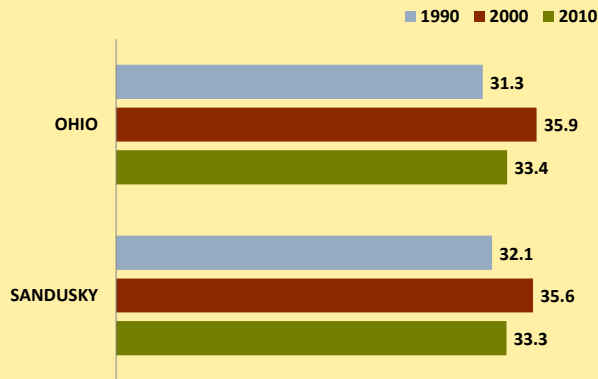

SANDUSKY COUNTY AND OHIO POPULATION CHANGES: Age 75-84 1990 - 2010

Age 75-84 Population

Age 75-84 Population as % of Age 65+ Population

% of Age 75-84 Population Who Are Women

% Change in Age 75-84 Population

% Change in Proportion of Age 65+ Population Who Are Age 75-84

■ 1990-2000 ■ 2000-2010

% Change in Proportion of Age 75-84 Population Who Are Women

■ 1990-2000 ■ 2000-2010