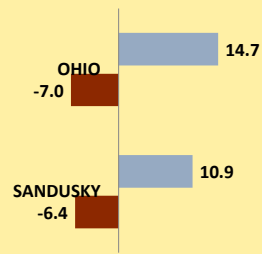

SANDUSKY COUNTY AND OHIO POPULATION CHANGES: Age 75-84 1990 - 2010

Age 75-84 Population

Age 75-84 Population as % of Age 65+ Population

% of Age 75-84 Population Who Are Women

% Change in Age 75-84 Population

% Change in Proportion of Age 65+ Population Who Are Age 75-84

■ 1990-2000 ■ 2000-2010

% Change in Proportion of Age 75-84 Population Who Are Women

■ 1990-2000 ■ 2000-2010