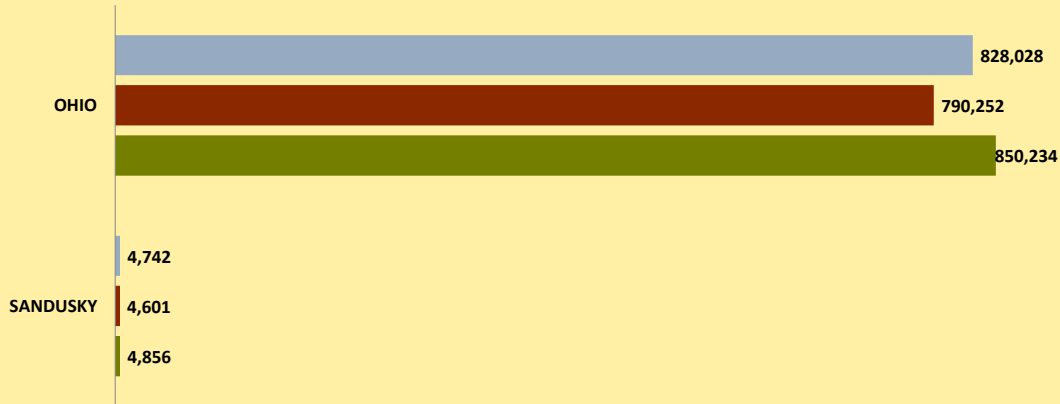

# SANDUSKY COUNTY AND OHIO POPULATION CHANGES: Age 65-74 1990 - 2010

**Age 65 - 74 Population**

■ 1990 ■ 2000 ■ 2010

**Age 65-74 Population as % of 65+ Population**

■ 1990 ■ 2000 ■ 2010

**Of Age 65-74 Population, % Women**

■ 1990 ■ 2000 ■ 2010

**% Change in Age 65-74 Population**

■ 1990-2000 ■ 2000-2010

### % Change in Proportion of Age 65+ Population who are Age 65-74