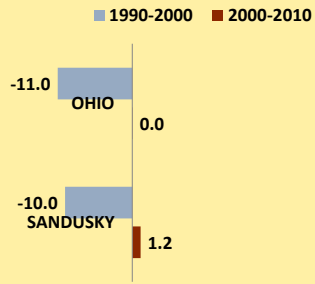

# SANDUSKY COUNTY AND OHIO POPULATION CHANGES: Age 65-74 1990 - 2010

**Age 65 - 74 Population**

■ 1990 ■ 2000 ■ 2010

**Age 65-74 Population as % of 65+ Population**

■ 1990 ■ 2000 ■ 2010

**Of Age 65-74 Population, % Women**

■ 1990 ■ 2000 ■ 2010

**% Change in Age 65-74 Population**

■ 1990-2000 ■ 2000-2010

### % Change in Proportion of Age 65+ Population who are Age 65-74