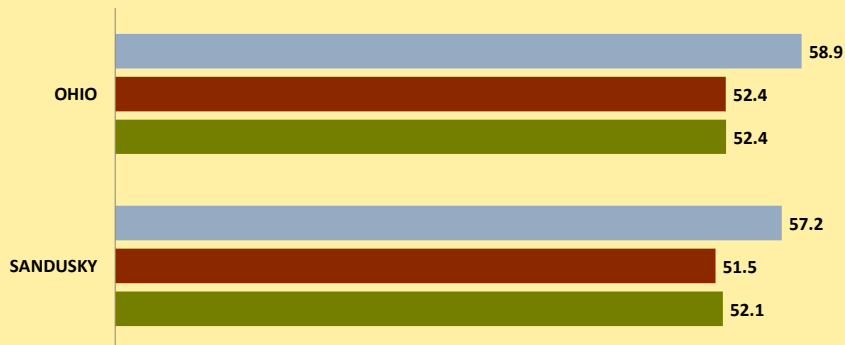

# SANDUSKY COUNTY AND OHIO POPULATION CHANGES: Age 65-74 1990 - 2010

**Age 65 - 74 Population**

■ 1990 ■ 2000 ■ 2010

**Age 65-74 Population as % of 65+ Population**

■ 1990 ■ 2000 ■ 2010

**Of Age 65-74 Population, % Women**

■ 1990 ■ 2000 ■ 2010

**% Change in Age 65-74 Population**

■ 1990-2000 ■ 2000-2010

### % Change in Proportion of Age 65+ Population who are Age 65-74