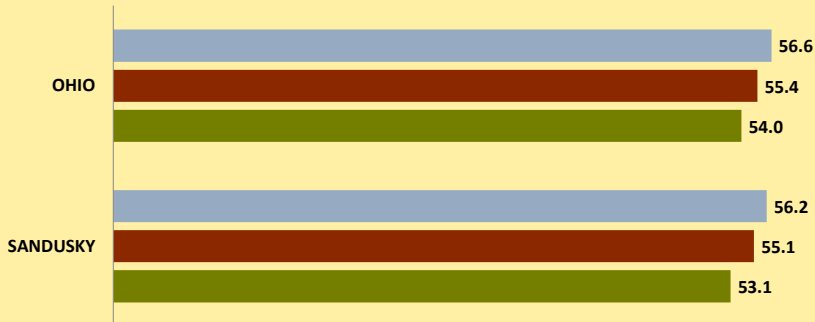

# SANDUSKY COUNTY AND OHIO POPULATION CHANGES: Age 65-74 1990 - 2010

**Age 65 - 74 Population**

■ 1990 ■ 2000 ■ 2010

**Age 65-74 Population as % of 65+ Population**

■ 1990 ■ 2000 ■ 2010

**Of Age 65-74 Population, % Women**

■ 1990 ■ 2000 ■ 2010

**% Change in Age 65-74 Population**

■ 1990-2000 ■ 2000-2010

### % Change in Proportion of Age 65+ Population who are Age 65-74