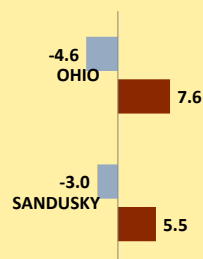

# SANDUSKY COUNTY AND OHIO POPULATION CHANGES: Age 65-74 1990 - 2010

**Age 65 - 74 Population**

■ 1990 ■ 2000 ■ 2010

**Age 65-74 Population as % of 65+ Population**

■ 1990 ■ 2000 ■ 2010

**Of Age 65-74 Population, % Women**

■ 1990 ■ 2000 ■ 2010

**% Change in Age 65-74 Population**

■ 1990-2000 ■ 2000-2010

### % Change in Proportion of Age 65+ Population who are Age 65-74