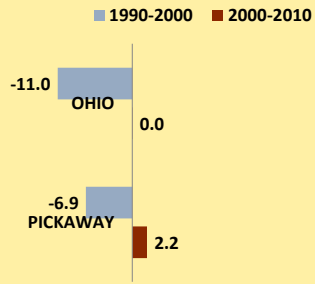

# PICKAWAY COUNTY AND OHIO POPULATION CHANGES: Age 65-74 1990 - 2010

Age 65 - 74 Population

■ 1990 ■ 2000 ■ 2010

Age 65-74 Population as % of 65+ Population

■ 1990 ■ 2000 ■ 2010

Of Age 65-74 Population, % Women

■ 1990 ■ 2000 ■ 2010

% Change in Age 65-74 Population

■ 1990-2000 ■ 2000-2010

### % Change in Proportion of Age 65+ Population who are Age 65-74