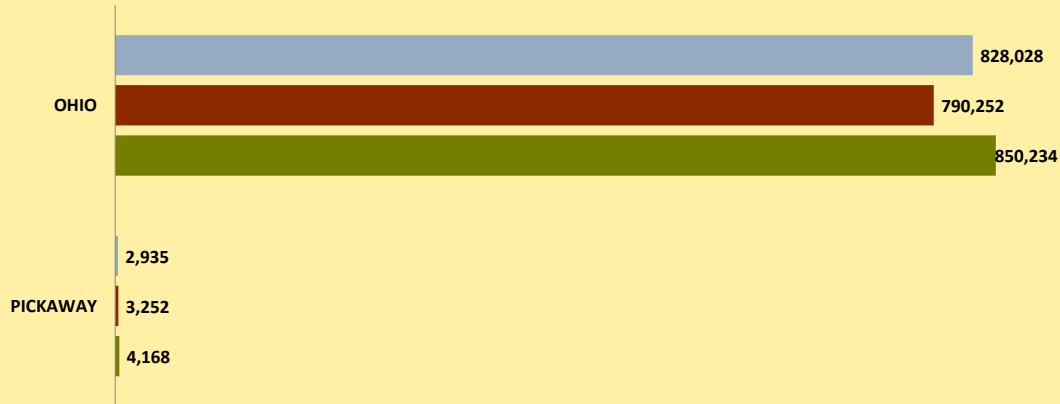

# PICKAWAY COUNTY AND OHIO POPULATION CHANGES: Age 65-74 1990 - 2010

Age 65 - 74 Population

■ 1990 ■ 2000 ■ 2010

Age 65-74 Population as % of 65+ Population

■ 1990 ■ 2000 ■ 2010

Of Age 65-74 Population, % Women

■ 1990 ■ 2000 ■ 2010

% Change in Age 65-74 Population

■ 1990-2000 ■ 2000-2010

### % Change in Proportion of Age 65+ Population who are Age 65-74