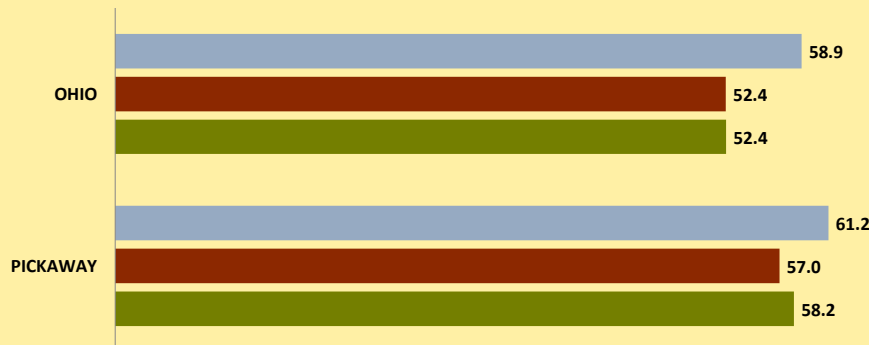

# PICKAWAY COUNTY AND OHIO POPULATION CHANGES: Age 65-74 1990 - 2010

Age 65 - 74 Population

■ 1990 ■ 2000 ■ 2010

Age 65-74 Population as % of 65+ Population

■ 1990 ■ 2000 ■ 2010

Of Age 65-74 Population, % Women

■ 1990 ■ 2000 ■ 2010

% Change in Age 65-74 Population

■ 1990-2000 ■ 2000-2010

### % Change in Proportion of Age 65+ Population who are Age 65-74