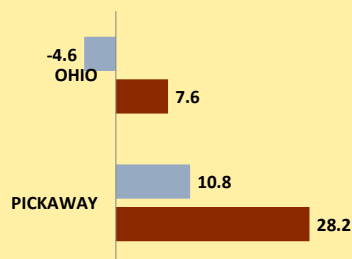

# PICKAWAY COUNTY AND OHIO POPULATION CHANGES: Age 65-74 1990 - 2010

Age 65 - 74 Population

■ 1990 ■ 2000 ■ 2010

Age 65-74 Population as % of 65+ Population

■ 1990 ■ 2000 ■ 2010

Of Age 65-74 Population, % Women

■ 1990 ■ 2000 ■ 2010

% Change in Age 65-74 Population

■ 1990-2000 ■ 2000-2010

### % Change in Proportion of Age 65+ Population who are Age 65-74