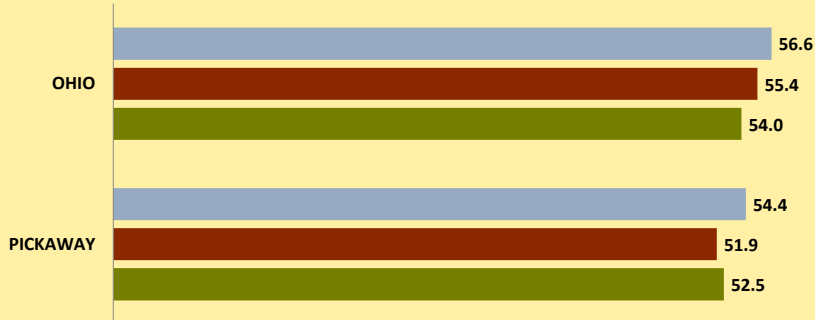

# PICKAWAY COUNTY AND OHIO POPULATION CHANGES: Age 65-74 1990 - 2010

Age 65 - 74 Population

■ 1990 ■ 2000 ■ 2010

Age 65-74 Population as % of 65+ Population

■ 1990 ■ 2000 ■ 2010

Of Age 65-74 Population, % Women

■ 1990 ■ 2000 ■ 2010

% Change in Age 65-74 Population

■ 1990-2000 ■ 2000-2010

### % Change in Proportion of Age 65+ Population who are Age 65-74