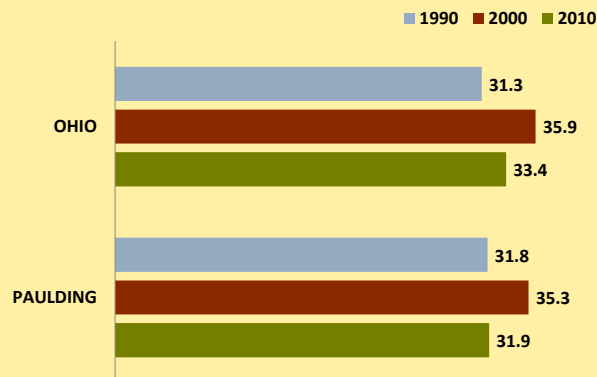

PAULDING COUNTY AND OHIO POPULATION CHANGES: Age 75-84 1990 - 2010

Age 75-84 Population

Age 75-84 Population as % of Age 65+ Population

% of Age 75-84 Population Who Are Women

% Change in Age 75-84 Population

% Change in Proportion of Age 65+ Population Who Are Age 75-84

■ 1990-2000 ■ 2000-2010

% Change in Proportion of Age 75-84 Population Who Are Women

■ 1990-2000 ■ 2000-2010