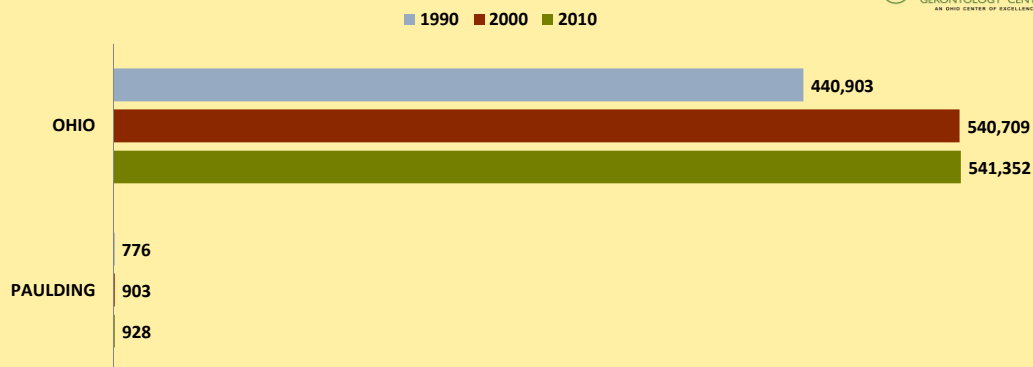

PAULDING COUNTY AND OHIO POPULATION CHANGES: Age 75-84 1990 - 2010

Age 75-84 Population

Age 75-84 Population as % of Age 65+ Population

% of Age 75-84 Population Who Are Women

% Change in Age 75-84 Population

% Change in Proportion of Age 65+ Population Who Are Age 75-84

■ 1990-2000 ■ 2000-2010

% Change in Proportion of Age 75-84 Population Who Are Women

■ 1990-2000 ■ 2000-2010