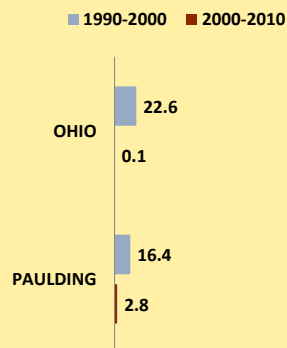

PAULDING COUNTY AND OHIO POPULATION CHANGES: Age 75-84 1990 - 2010

Age 75-84 Population

Age 75-84 Population as % of Age 65+ Population

% of Age 75-84 Population Who Are Women

% Change in Age 75-84 Population

% Change in Proportion of Age 65+ Population Who Are Age 75-84

■ 1990-2000 ■ 2000-2010

% Change in Proportion of Age 75-84 Population Who Are Women

■ 1990-2000 ■ 2000-2010