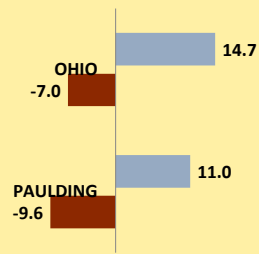

PAULDING COUNTY AND OHIO POPULATION CHANGES: Age 75-84 1990 - 2010

Age 75-84 Population

Age 75-84 Population as % of Age 65+ Population

% of Age 75-84 Population Who Are Women

% Change in Age 75-84 Population

% Change in Proportion of Age 65+ Population Who Are Age 75-84

■ 1990-2000 ■ 2000-2010

% Change in Proportion of Age 75-84 Population Who Are Women

■ 1990-2000 ■ 2000-2010