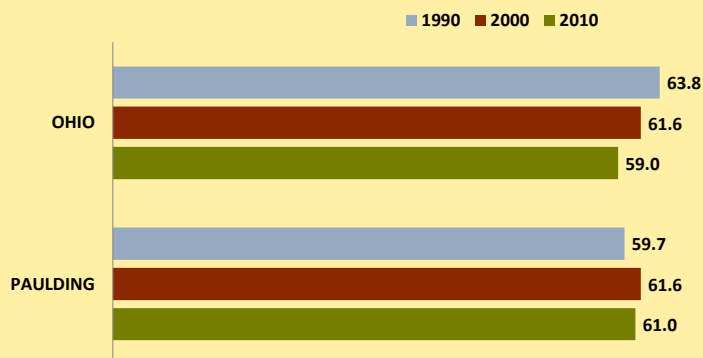

PAULDING COUNTY AND OHIO POPULATION CHANGES: Age 75-84 1990 - 2010

Age 75-84 Population

Age 75-84 Population as % of Age 65+ Population

% of Age 75-84 Population Who Are Women

% Change in Age 75-84 Population

% Change in Proportion of Age 65+ Population Who Are Age 75-84

■ 1990-2000 ■ 2000-2010

% Change in Proportion of Age 75-84 Population Who Are Women

■ 1990-2000 ■ 2000-2010