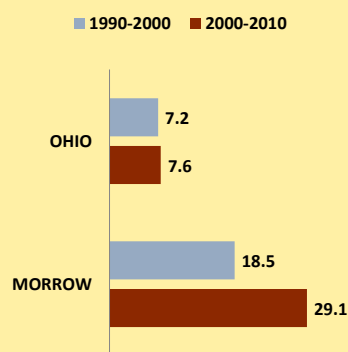

MORROW COUNTY AND OHIO POPULATION CHANGES: Age 65+ 1990 - 2010

Age 65+ Population

% of Population Age 65+

% Change in Age 65+ Population

% Change in Proportion of Population Age 65+