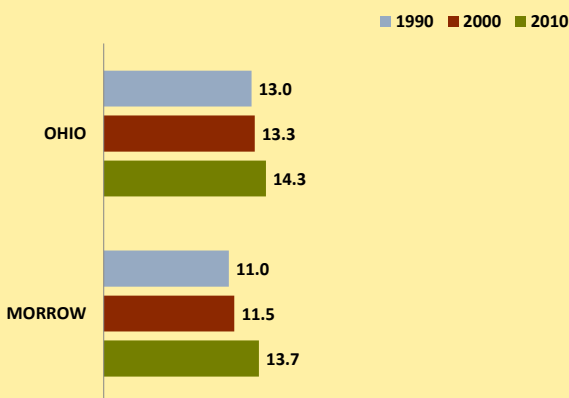

MORROW COUNTY AND OHIO POPULATION CHANGES: Age 65+ 1990 - 2010

Age 65+ Population

% of Population Age 65+

% Change in Age 65+ Population

% Change in Proportion of Population Age 65+