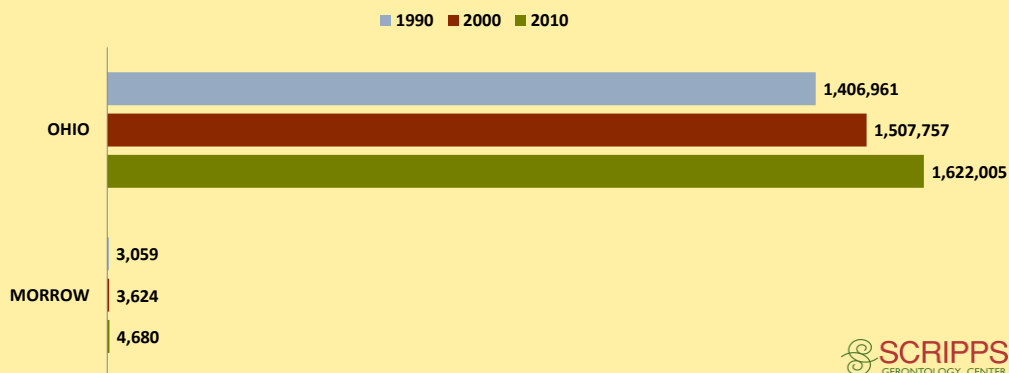

MORROW COUNTY AND OHIO POPULATION CHANGES: Age 65+ 1990 - 2010

Age 65+ Population

% of Population Age 65+

% Change in Age 65+ Population

% Change in Proportion of Population Age 65+