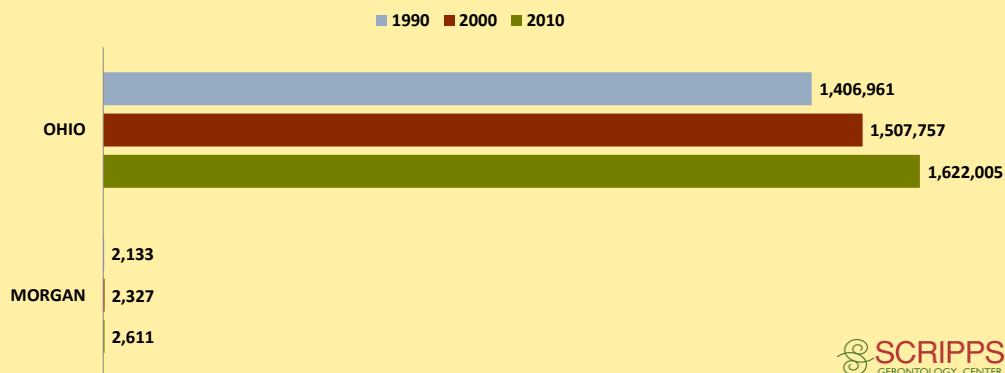

MORGAN COUNTY AND OHIO POPULATION CHANGES: Age 65+ 1990 - 2010

Age 65+ Population

% of Population Age 65+

% Change in Age 65+ Population

% Change in Proportion of Population Age 65+