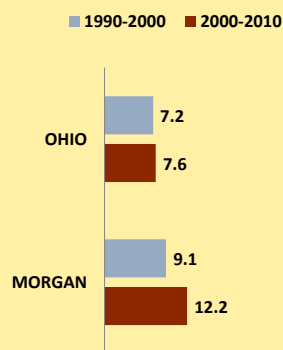

MORGAN COUNTY AND OHIO POPULATION CHANGES: Age 65+ 1990 - 2010

Age 65+ Population

% of Population Age 65+

% Change in Age 65+ Population

% Change in Proportion of Population Age 65+