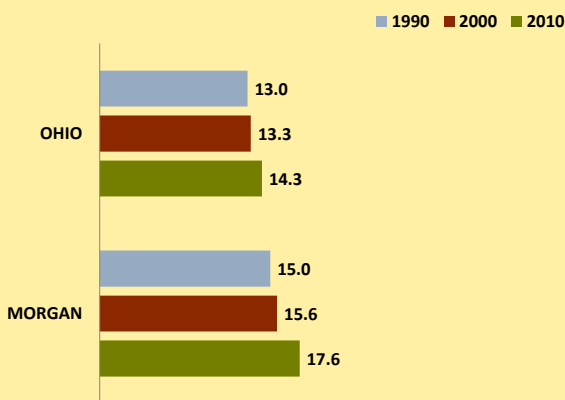

MORGAN COUNTY AND OHIO POPULATION CHANGES: Age 65+ 1990 - 2010

Age 65+ Population

% of Population Age 65+

% Change in Age 65+ Population

% Change in Proportion of Population Age 65+