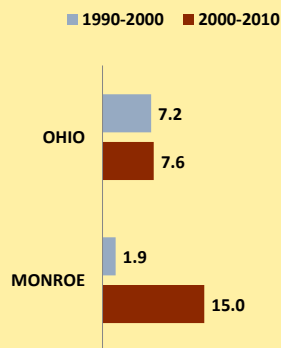

MONROE COUNTY AND OHIO POPULATION CHANGES: Age 65+ 1990 - 2010

Age 65+ Population

% of Population Age 65+

% Change in Age 65+ Population

% Change in Proportion of Population Age 65+