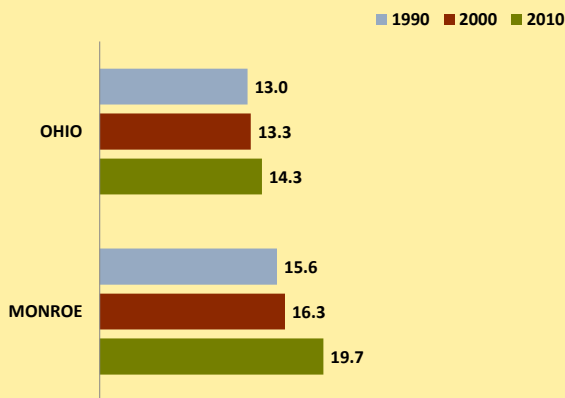

MONROE COUNTY AND OHIO POPULATION CHANGES: Age 65+ 1990 - 2010

Age 65+ Population

% of Population Age 65+

% Change in Age 65+ Population

% Change in Proportion of Population Age 65+