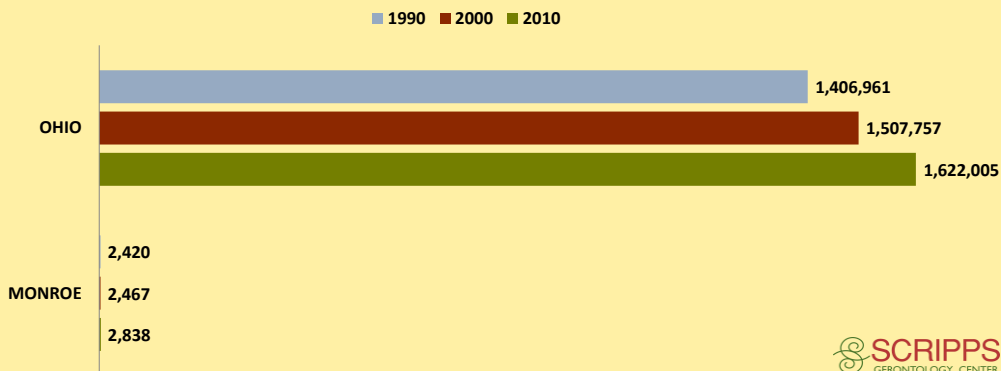

MONROE COUNTY AND OHIO POPULATION CHANGES: Age 65+ 1990 - 2010

Age 65+ Population

% of Population Age 65+

% Change in Age 65+ Population

% Change in Proportion of Population Age 65+