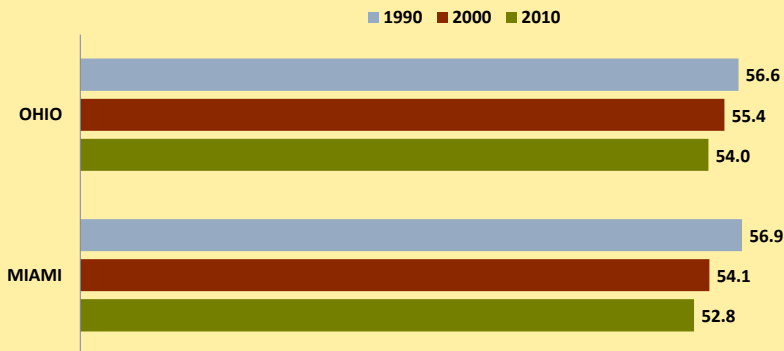

MIAMI COUNTY AND OHIO POPULATION CHANGES: Age 65-74 1990 - 2010

Age 65 - 74 Population

Age 65-74 Population as % of 65+ Population

Of Age 65-74 Population, % Women

% Change in Age 65-74 Population

% Change in Proportion of Age 65+ Population who are Age 65-74

% Change in Proportion of 65-74 Population Who Are Women