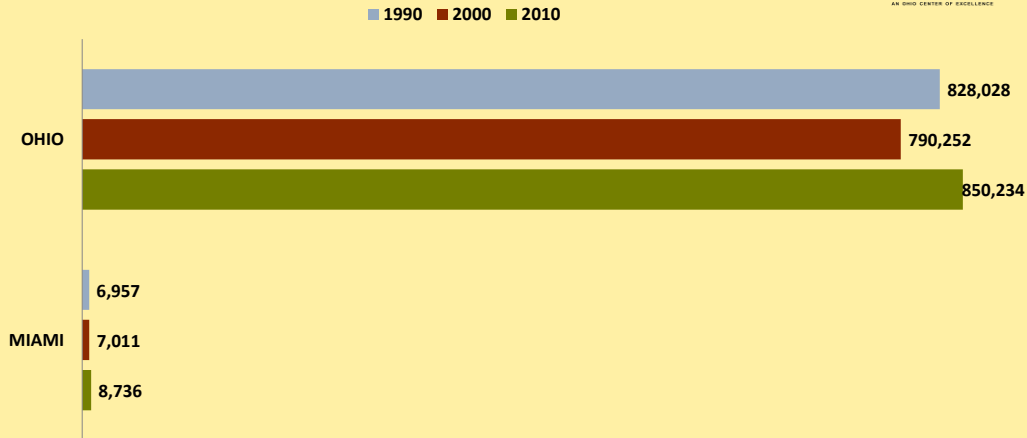

MIAMI COUNTY AND OHIO POPULATION CHANGES: Age 65-74 1990 - 2010

Age 65 - 74 Population

Age 65-74 Population as % of 65+ Population

Of Age 65-74 Population, % Women

% Change in Age 65-74 Population

% Change in Proportion of Age 65+ Population who are Age 65-74

% Change in Proportion of 65-74 Population Who Are Women