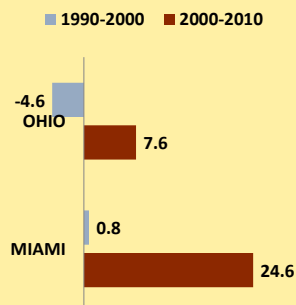

MIAMI COUNTY AND OHIO POPULATION CHANGES: Age 65-74 1990 - 2010

Age 65 - 74 Population

Age 65-74 Population as % of 65+ Population

Of Age 65-74 Population, % Women

% Change in Age 65-74 Population

% Change in Proportion of Age 65+ Population who are Age 65-74

% Change in Proportion of 65-74 Population Who Are Women