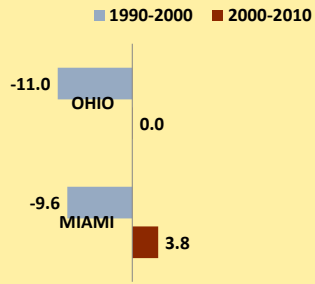

MIAMI COUNTY AND OHIO POPULATION CHANGES: Age 65-74 1990 - 2010

Age 65 - 74 Population

Age 65-74 Population as % of 65+ Population

Of Age 65-74 Population, % Women

% Change in Age 65-74 Population

% Change in Proportion of Age 65+ Population who are Age 65-74

% Change in Proportion of 65-74 Population Who Are Women