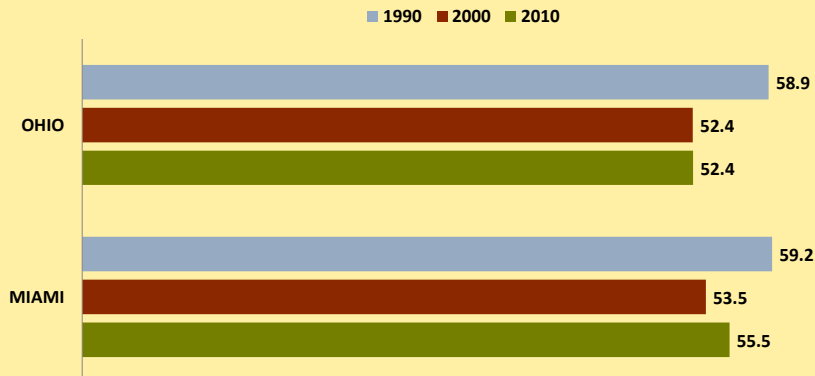

MIAMI COUNTY AND OHIO POPULATION CHANGES: Age 65-74 1990 - 2010

Age 65 - 74 Population

Age 65-74 Population as % of 65+ Population

Of Age 65-74 Population, % Women

% Change in Age 65-74 Population

% Change in Proportion of Age 65+ Population who are Age 65-74

% Change in Proportion of 65-74 Population Who Are Women