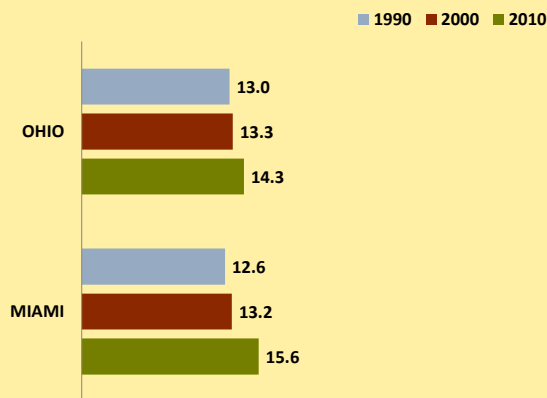

MIAMI COUNTY AND OHIO POPULATION CHANGES: Age 65+ 1990 - 2010

Age 65+ Population

% of Population Age 65+

% Change in Age 65+ Population

% Change in Proportion of Population Age 65+