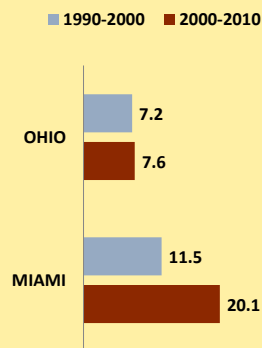

MIAMI COUNTY AND OHIO POPULATION CHANGES: Age 65+ 1990 - 2010

Age 65+ Population

% of Population Age 65+

% Change in Age 65+ Population

% Change in Proportion of Population Age 65+