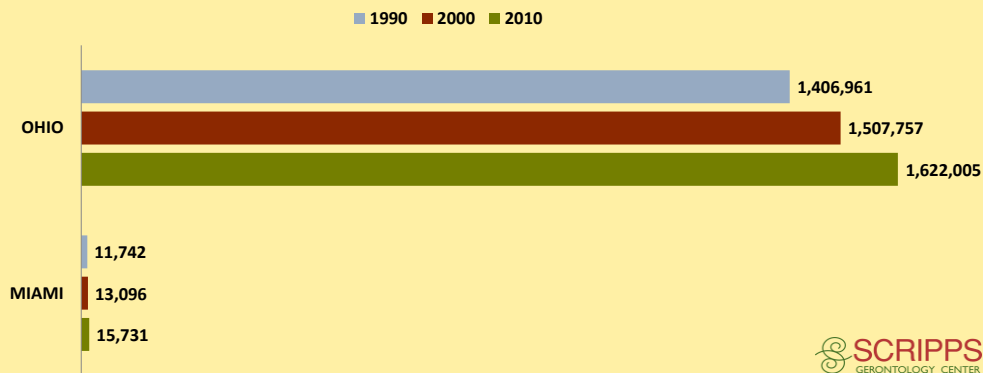

MIAMI COUNTY AND OHIO POPULATION CHANGES: Age 65+ 1990 - 2010

Age 65+ Population

% of Population Age 65+

% Change in Age 65+ Population

% Change in Proportion of Population Age 65+