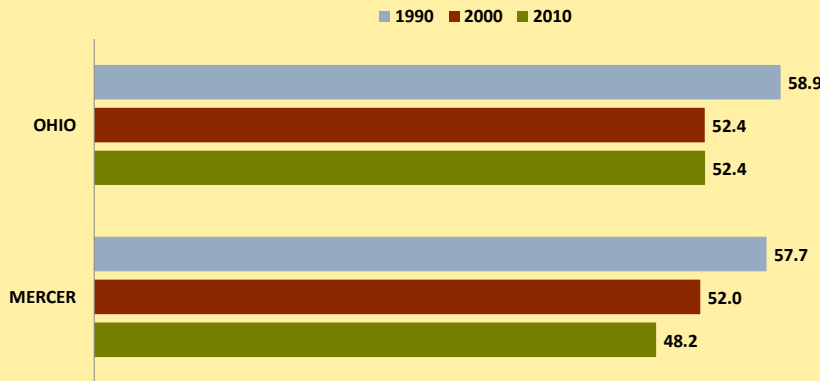

MERCER COUNTY AND OHIO POPULATION CHANGES: Age 65-74 1990 - 2010

Age 65 - 74 Population

Age 65-74 Population as % of 65+ Population

Of Age 65-74 Population, % Women

% Change in Age 65-74 Population

% Change in Proportion of Age 65+ Population who are Age 65-74

% Change in Proportion of 65-74 Population Who Are Women