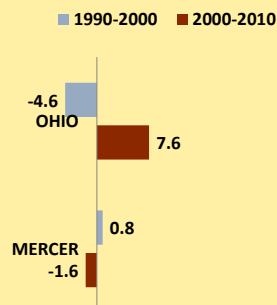

MERCER COUNTY AND OHIO POPULATION CHANGES: Age 65-74 1990 - 2010

Age 65 - 74 Population

Age 65-74 Population as % of 65+ Population

Of Age 65-74 Population, % Women

% Change in Age 65-74 Population

% Change in Proportion of Age 65+ Population who are Age 65-74

% Change in Proportion of 65-74 Population Who Are Women