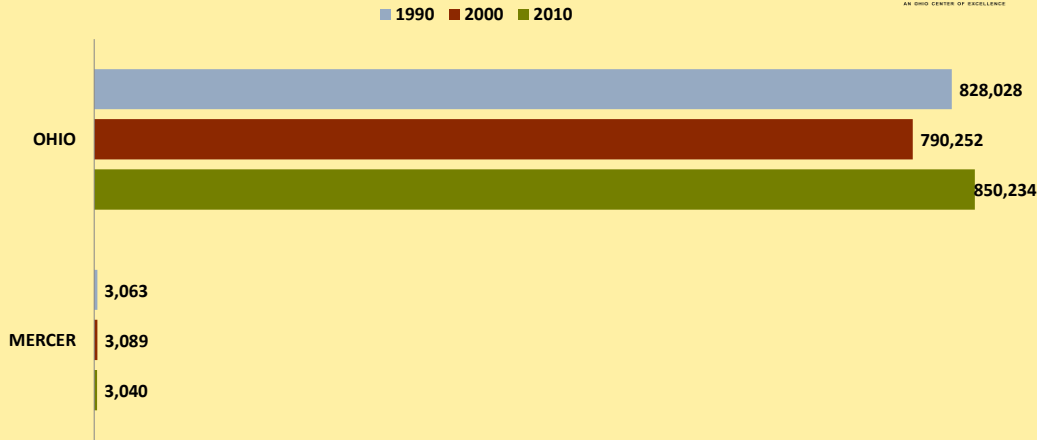

MERCER COUNTY AND OHIO POPULATION CHANGES: Age 65-74 1990 - 2010

Age 65 - 74 Population

Age 65-74 Population as % of 65+ Population

Of Age 65-74 Population, % Women

% Change in Age 65-74 Population

% Change in Proportion of Age 65+ Population who are Age 65-74

% Change in Proportion of 65-74 Population Who Are Women