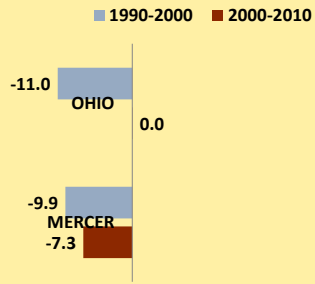

MERCER COUNTY AND OHIO POPULATION CHANGES: Age 65-74 1990 - 2010

Age 65 - 74 Population

Age 65-74 Population as % of 65+ Population

Of Age 65-74 Population, % Women

% Change in Age 65-74 Population

% Change in Proportion of Age 65+ Population who are Age 65-74

% Change in Proportion of 65-74 Population Who Are Women