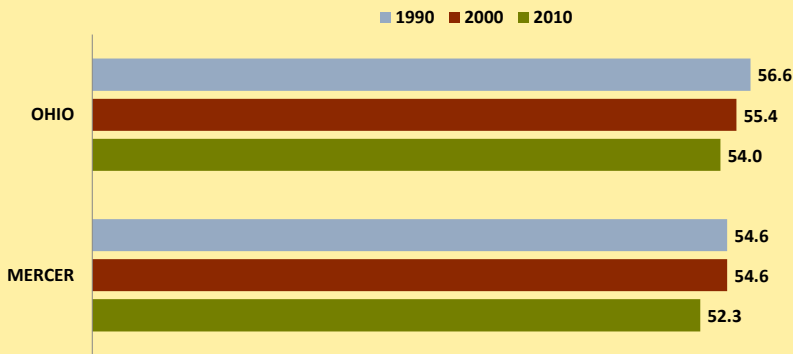

MERCER COUNTY AND OHIO POPULATION CHANGES: Age 65-74 1990 - 2010

Age 65 - 74 Population

Age 65-74 Population as % of 65+ Population

Of Age 65-74 Population, % Women

% Change in Age 65-74 Population

% Change in Proportion of Age 65+ Population who are Age 65-74

% Change in Proportion of 65-74 Population Who Are Women