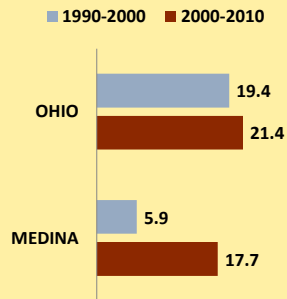

MEDINA COUNTY AND OHIO POPULATION CHANGES: Age 85+ 1990 - 2010

Age 85+ Population
1990 2000 2010

% Change in Age 85+ Population

1990-2000 2000-2010

Age 85+ Population as % of Age 65+ Population

1990 2000 2010

% of Age 85+ Population Who Are women

1990 2000 2010

% of Population Aged 85+

% Change in Proportion of Age 65+ Population Who Are Age 85+

% Change in Proportion of Age 85+ Who Are Women

% Change in Total Population Aged 85+