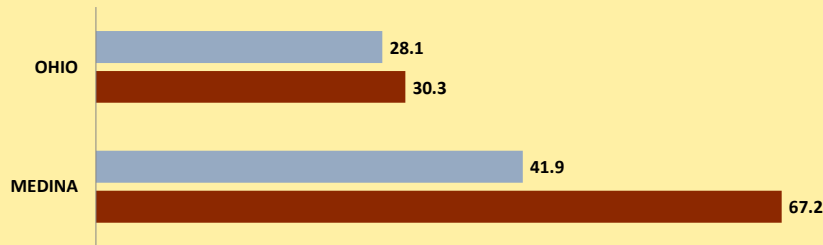

MEDINA COUNTY AND OHIO POPULATION CHANGES: Age 85+ 1990 - 2010

Age 85+ Population
1990 2000 2010

% Change in Age 85+ Population

1990-2000 2000-2010

Age 85+ Population as % of Age 65+ Population

1990 2000 2010

% of Age 85+ Population Who Are women

1990 2000 2010

% of Population Aged 85+

% Change in Proportion of Age 65+ Population Who Are Age 85+

% Change in Proportion of Age 85+ Who Are Women

% Change in Total Population Aged 85+