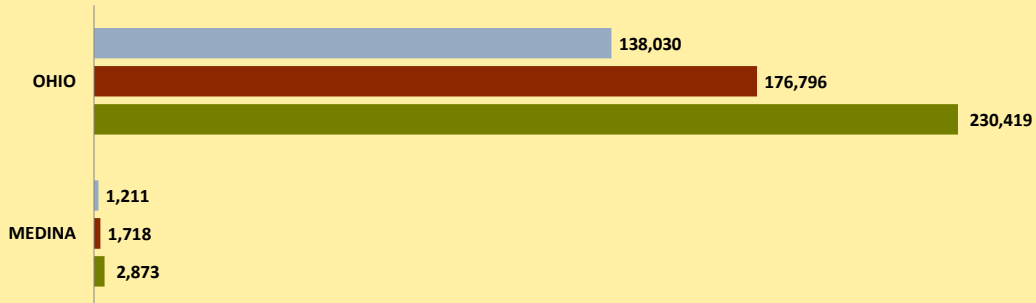

MEDINA COUNTY AND OHIO POPULATION CHANGES: Age 85+ 1990 - 2010

Age 85+ Population
1990 2000 2010

% Change in Age 85+ Population

1990-2000 2000-2010

Age 85+ Population as % of Age 65+ Population

1990 2000 2010

% of Age 85+ Population Who Are women

1990 2000 2010

% of Population Aged 85+

% Change in Proportion of Age 65+ Population Who Are Age 85+

% Change in Proportion of Age 85+ Who Are Women

% Change in Total Population Aged 85+