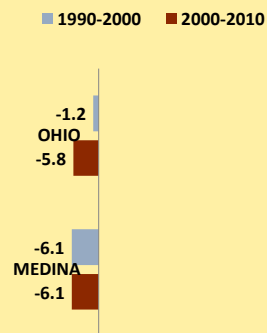

MEDINA COUNTY AND OHIO POPULATION CHANGES: Age 85+ 1990 - 2010

Age 85+ Population
1990 2000 2010

% Change in Age 85+ Population

1990-2000 2000-2010

Age 85+ Population as % of Age 65+ Population

1990 2000 2010

% of Age 85+ Population Who Are women

1990 2000 2010

% of Population Aged 85+

% Change in Proportion of Age 65+ Population Who Are Age 85+

% Change in Proportion of Age 85+ Who Are Women

% Change in Total Population Aged 85+