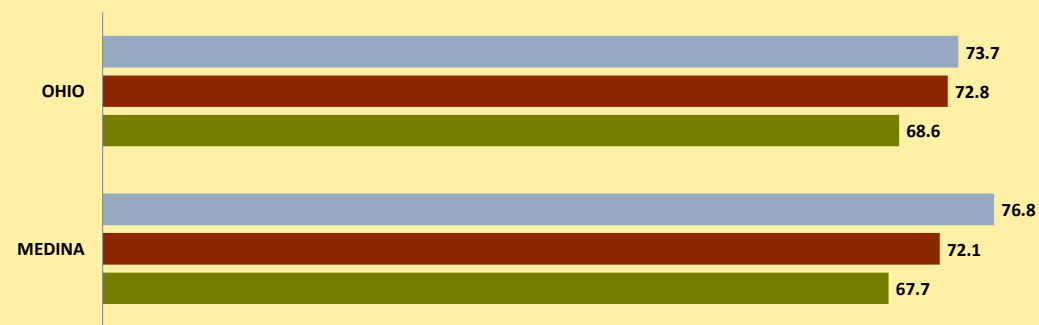

MEDINA COUNTY AND OHIO POPULATION CHANGES: Age 85+ 1990 - 2010

Age 85+ Population
1990 2000 2010

% Change in Age 85+ Population

1990-2000 2000-2010

Age 85+ Population as % of Age 65+ Population

1990 2000 2010

% of Age 85+ Population Who Are women

1990 2000 2010

% of Population Aged 85+

% Change in Proportion of Age 65+ Population Who Are Age 85+

% Change in Proportion of Age 85+ Who Are Women

% Change in Total Population Aged 85+