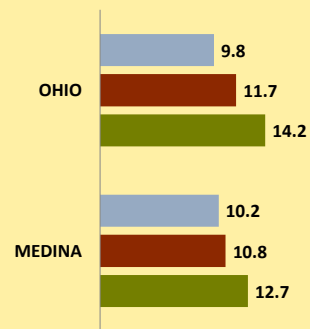

MEDINA COUNTY AND OHIO POPULATION CHANGES: Age 85+ 1990 - 2010

Age 85+ Population
1990 2000 2010

% Change in Age 85+ Population

1990-2000 2000-2010

Age 85+ Population as % of Age 65+ Population

1990 2000 2010

% of Age 85+ Population Who Are women

1990 2000 2010

% of Population Aged 85+

% Change in Proportion of Age 65+ Population Who Are Age 85+

% Change in Proportion of Age 85+ Who Are Women

% Change in Total Population Aged 85+