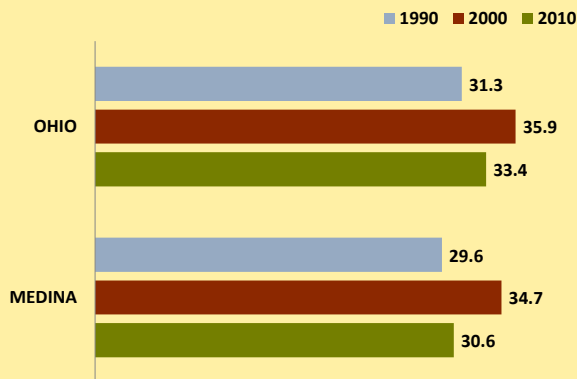

MEDINA COUNTY AND OHIO POPULATION CHANGES: Age 75-84 1990 - 2010

Age 75-84 Population

Age 75-84 Population as % of Age 65+ Population

% of Age 75-84 Population Who Are Women

% Change in Age 75-84 Population

% Change in Proportion of Age 65+ Population Who Are Age 75-84

% Change in Proportion of Age 75-84 Population Who Are Women