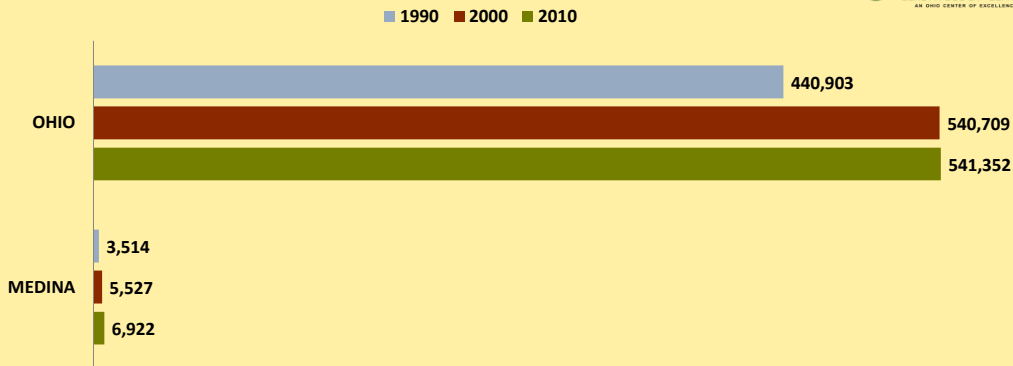

MEDINA COUNTY AND OHIO POPULATION CHANGES: Age 75-84 1990 - 2010

Age 75-84 Population

Age 75-84 Population as % of Age 65+ Population

% of Age 75-84 Population Who Are Women

% Change in Age 75-84 Population

% Change in Proportion of Age 65+ Population Who Are Age 75-84

% Change in Proportion of Age 75-84 Population Who Are Women