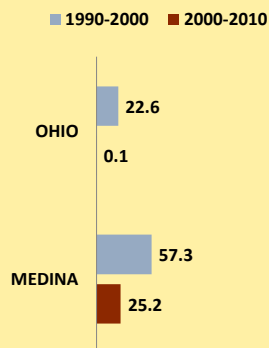

MEDINA COUNTY AND OHIO POPULATION CHANGES: Age 75-84 1990 - 2010

Age 75-84 Population

Age 75-84 Population as % of Age 65+ Population

% of Age 75-84 Population Who Are Women

% Change in Age 75-84 Population

% Change in Proportion of Age 65+ Population Who Are Age 75-84

% Change in Proportion of Age 75-84 Population Who Are Women