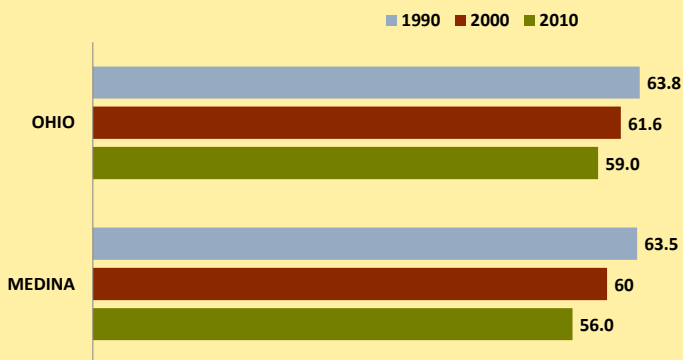

MEDINA COUNTY AND OHIO POPULATION CHANGES: Age 75-84 1990 - 2010

Age 75-84 Population

Age 75-84 Population as % of Age 65+ Population

% of Age 75-84 Population Who Are Women

% Change in Age 75-84 Population

% Change in Proportion of Age 65+ Population Who Are Age 75-84

% Change in Proportion of Age 75-84 Population Who Are Women