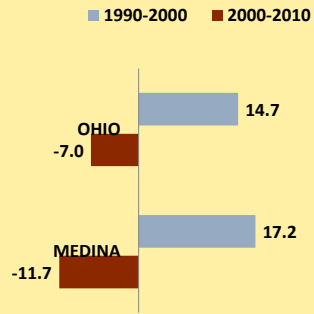

MEDINA COUNTY AND OHIO POPULATION CHANGES: Age 75-84 1990 - 2010

Age 75-84 Population

Age 75-84 Population as % of Age 65+ Population

% of Age 75-84 Population Who Are Women

% Change in Age 75-84 Population

% Change in Proportion of Age 65+ Population Who Are Age 75-84

% Change in Proportion of Age 75-84 Population Who Are Women