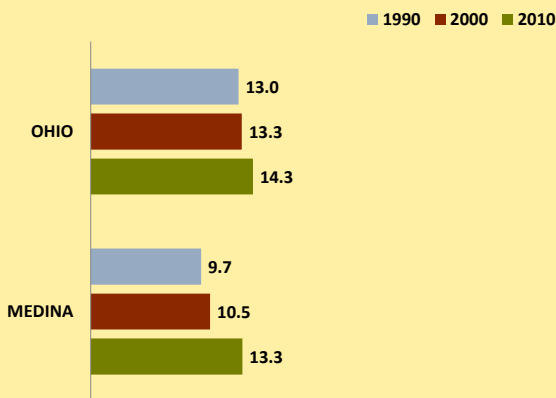

MEDINA COUNTY AND OHIO POPULATION CHANGES: Age 65+ 1990 - 2010

Age 65+ Population

% of Population Age 65+

% Change in Age 65+ Population

% Change in Proportion of Population Age 65+