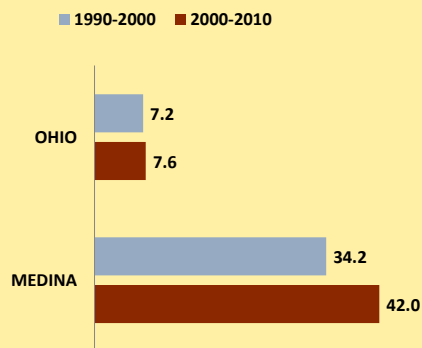

MEDINA COUNTY AND OHIO POPULATION CHANGES: Age 65+ 1990 - 2010

Age 65+ Population

% of Population Age 65+

% Change in Age 65+ Population

% Change in Proportion of Population Age 65+