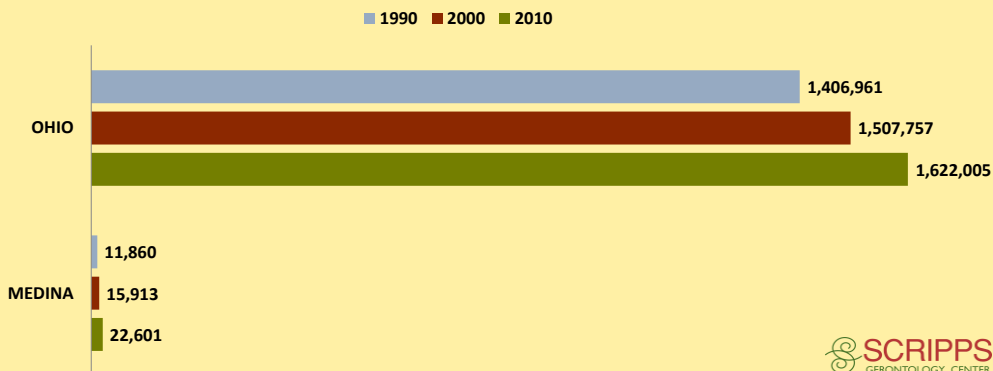

MEDINA COUNTY AND OHIO POPULATION CHANGES: Age 65+ 1990 - 2010

Age 65+ Population

% of Population Age 65+

% Change in Age 65+ Population

% Change in Proportion of Population Age 65+