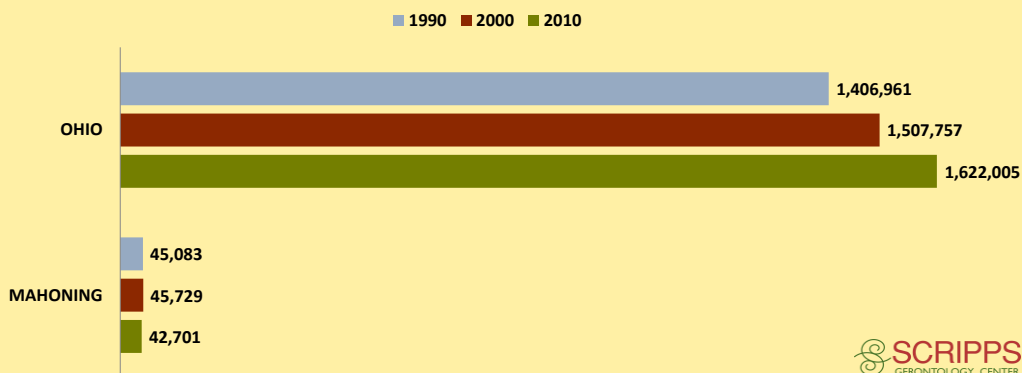

MAHONING COUNTY AND OHIO POPULATION CHANGES: Age 65+ 1990 - 2010

Age 65+ Population

% of Population Age 65+

% Change in Age 65+ Population

% Change in Proportion of Population Age 65+