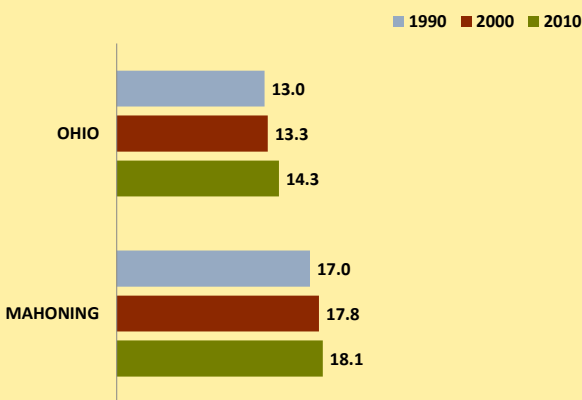

MAHONING COUNTY AND OHIO POPULATION CHANGES: Age 65+ 1990 - 2010

Age 65+ Population

% of Population Age 65+

% Change in Age 65+ Population

% Change in Proportion of Population Age 65+