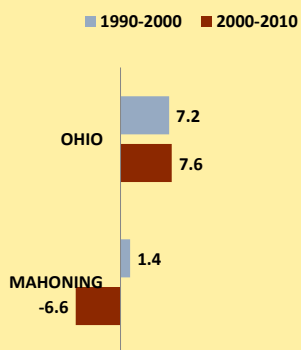

MAHONING COUNTY AND OHIO POPULATION CHANGES: Age 65+ 1990 - 2010

Age 65+ Population

% of Population Age 65+

% Change in Age 65+ Population

% Change in Proportion of Population Age 65+