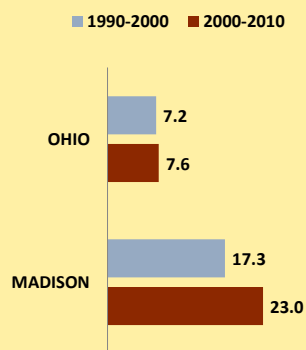

# MADISON COUNTY AND OHIO POPULATION CHANGES: Age 65+ 1990 - 2010

Age 65+ Population

% of Population Age 65+

% Change in Age 65+ Population

% Change in Proportion of Population Age 65+