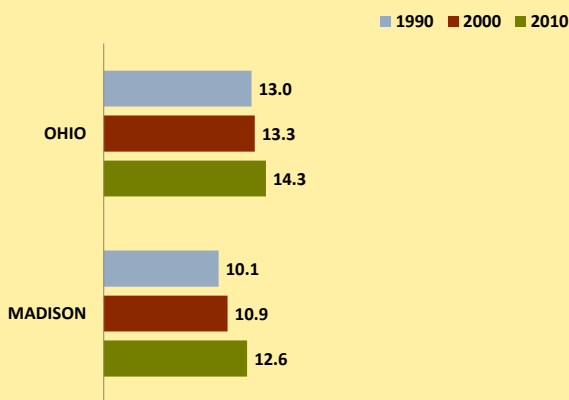

# MADISON COUNTY AND OHIO POPULATION CHANGES: Age 65+ 1990 - 2010

Age 65+ Population

% of Population Age 65+

% Change in Age 65+ Population

% Change in Proportion of Population Age 65+