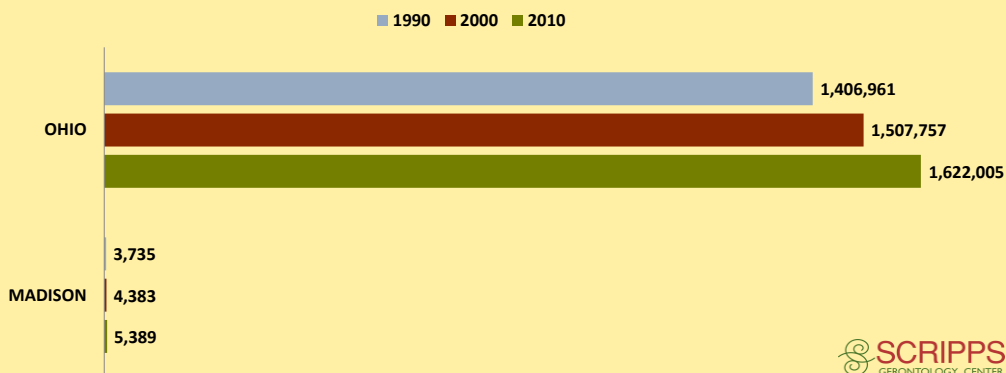

# MADISON COUNTY AND OHIO POPULATION CHANGES: Age 65+ 1990 - 2010

Age 65+ Population

% of Population Age 65+

% Change in Age 65+ Population

% Change in Proportion of Population Age 65+