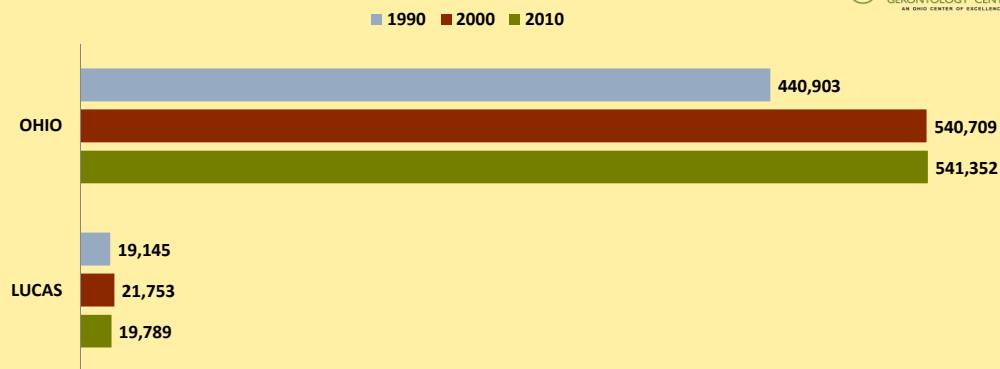

LUCAS COUNTY AND OHIO POPULATION CHANGES: Age 75-84 1990 - 2010

Age 75-84 Population

Age 75-84 Population as % of Age 65+ Population

% of Age 75-84 Population Who Are Women

% Change in Age 75-84 Population

% Change in Proportion of Age 65+ Population Who Are Age 75-84

% Change in Proportion of Age 75-84 Population Who Are Women