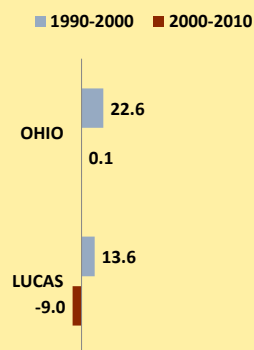

LUCAS COUNTY AND OHIO POPULATION CHANGES: Age 75-84 1990 - 2010

Age 75-84 Population

Age 75-84 Population as % of Age 65+ Population

% of Age 75-84 Population Who Are Women

% Change in Age 75-84 Population

% Change in Proportion of Age 65+ Population Who Are Age 75-84

% Change in Proportion of Age 75-84 Population Who Are Women