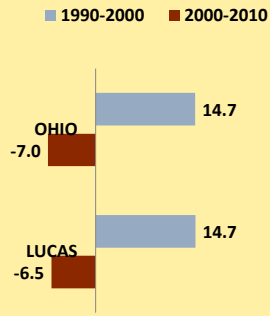

LUCAS COUNTY AND OHIO POPULATION CHANGES: Age 75-84 1990 - 2010

Age 75-84 Population

Age 75-84 Population as % of Age 65+ Population

% of Age 75-84 Population Who Are Women

% Change in Age 75-84 Population

% Change in Proportion of Age 65+ Population Who Are Age 75-84

% Change in Proportion of Age 75-84 Population Who Are Women