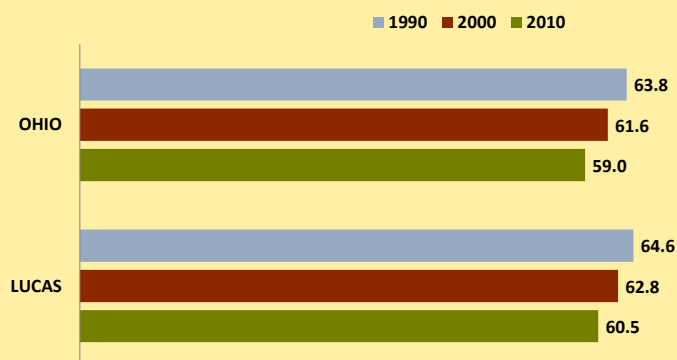

LUCAS COUNTY AND OHIO POPULATION CHANGES: Age 75-84 1990 - 2010

Age 75-84 Population

Age 75-84 Population as % of Age 65+ Population

% of Age 75-84 Population Who Are Women

% Change in Age 75-84 Population

% Change in Proportion of Age 65+ Population Who Are Age 75-84

% Change in Proportion of Age 75-84 Population Who Are Women