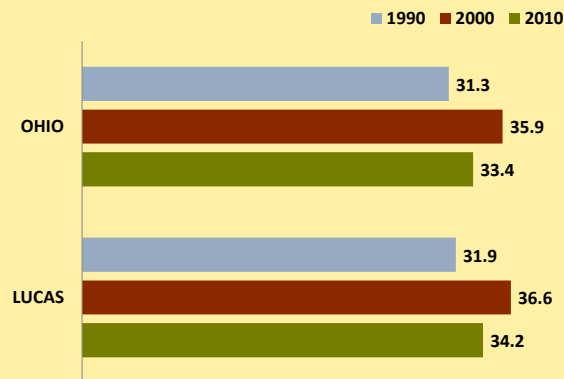

LUCAS COUNTY AND OHIO POPULATION CHANGES: Age 75-84 1990 - 2010

Age 75-84 Population

Age 75-84 Population as % of Age 65+ Population

% of Age 75-84 Population Who Are Women

% Change in Age 75-84 Population

% Change in Proportion of Age 65+ Population Who Are Age 75-84

% Change in Proportion of Age 75-84 Population Who Are Women