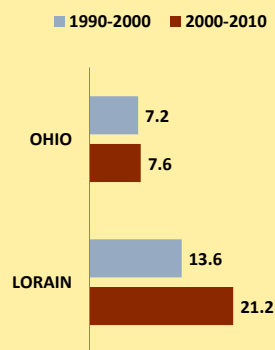

LORAIN COUNTY AND OHIO POPULATION CHANGES: Age 65+ 1990 - 2010

Age 65+ Population

% of Population Age 65+

% Change in Age 65+ Population

% Change in Proportion of Population Age 65+