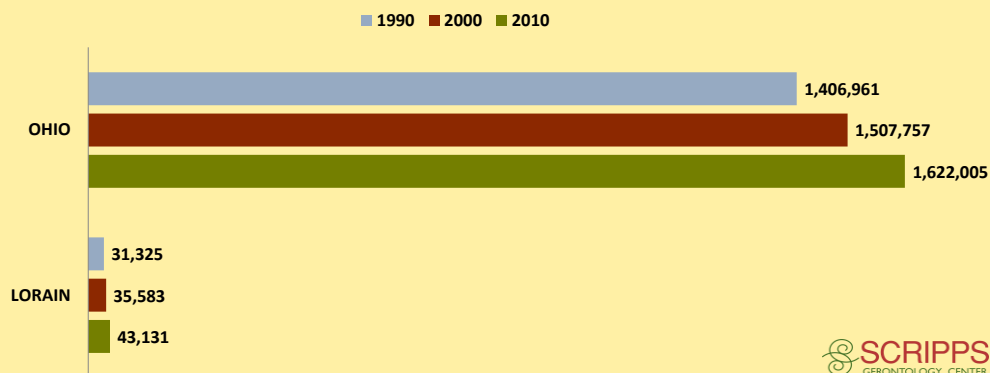

LORAIN COUNTY AND OHIO POPULATION CHANGES: Age 65+ 1990 - 2010

Age 65+ Population

% of Population Age 65+

% Change in Age 65+ Population

% Change in Proportion of Population Age 65+