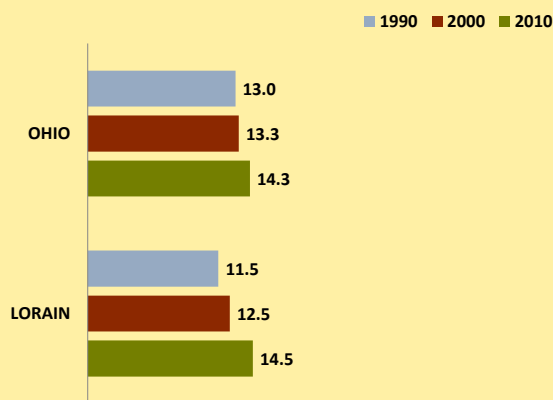

LORAIN COUNTY AND OHIO POPULATION CHANGES: Age 65+ 1990 - 2010

Age 65+ Population

% of Population Age 65+

% Change in Age 65+ Population

% Change in Proportion of Population Age 65+