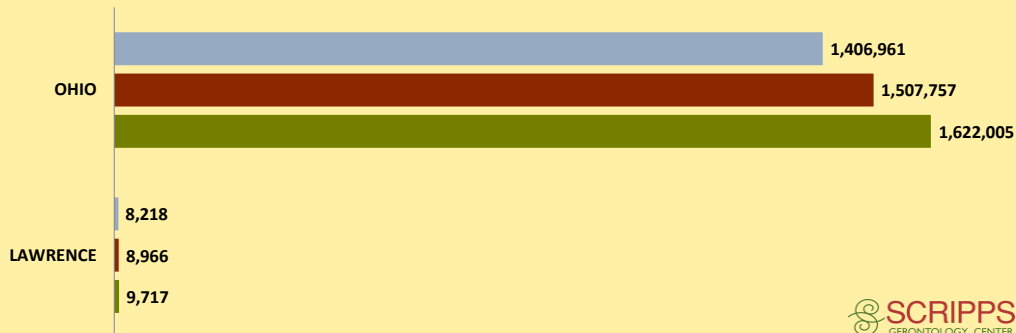

LAWRENCE COUNTY AND OHIO POPULATION CHANGES: Age 65+ 1990 - 2010

Age 65+ Population

1990 2000 2010

% of Population Age 65+

1990 2000 2010

% Change in Age 65+ Population

1990-2000 2000-2010

% Change in Proportion of Population Age 65+

1990-2000 2000-2010