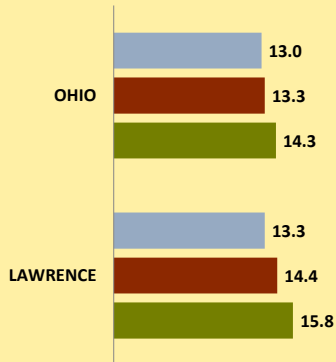

LAWRENCE COUNTY AND OHIO POPULATION CHANGES: Age 65+ 1990 - 2010

Age 65+ Population

1990 2000 2010

% of Population Age 65+

1990 2000 2010

% Change in Age 65+ Population

1990-2000 2000-2010

% Change in Proportion of Population Age 65+

1990-2000 2000-2010