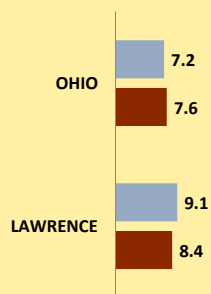

LAWRENCE COUNTY AND OHIO POPULATION CHANGES: Age 65+ 1990 - 2010

Age 65+ Population

1990 2000 2010

% of Population Age 65+

1990 2000 2010

% Change in Age 65+ Population

1990-2000 2000-2010

% Change in Proportion of Population Age 65+

1990-2000 2000-2010