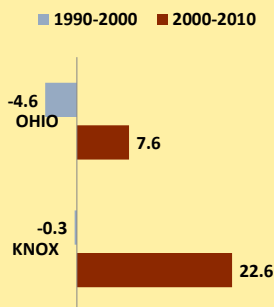

KNOX COUNTY AND OHIO POPULATION CHANGES: Age 65-74 1990 - 2010

Age 65 - 74 Population

Age 65-74 Population as % of 65+ Population

Of Age 65-74 Population, % Women

% Change in Age 65-74 Population

% Change in Proportion of Age 65+ Population who are Age 65-74

% Change in Proportion of 65-74 Population Who Are Women