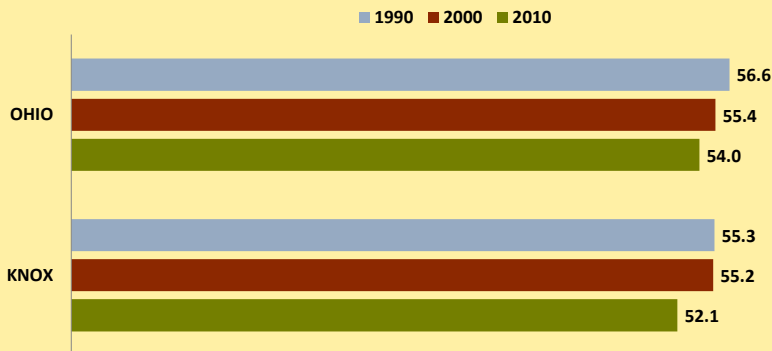

KNOX COUNTY AND OHIO POPULATION CHANGES: Age 65-74 1990 - 2010

Age 65 - 74 Population

Age 65-74 Population as % of 65+ Population

Of Age 65-74 Population, % Women

% Change in Age 65-74 Population

% Change in Proportion of Age 65+ Population who are Age 65-74

% Change in Proportion of 65-74 Population Who Are Women