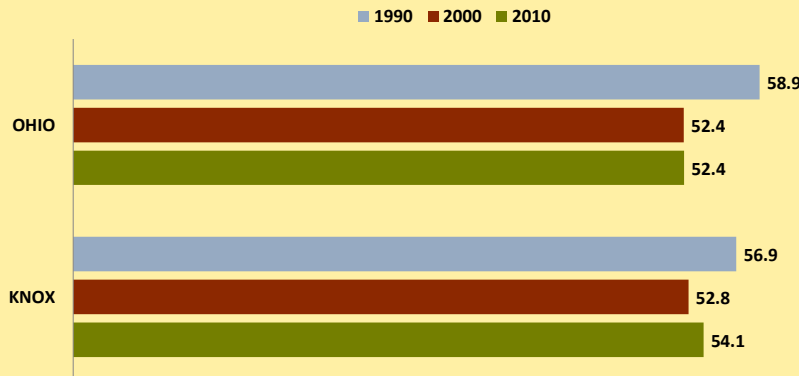

KNOX COUNTY AND OHIO POPULATION CHANGES: Age 65-74 1990 - 2010

Age 65 - 74 Population

Age 65-74 Population as % of 65+ Population

Of Age 65-74 Population, % Women

% Change in Age 65-74 Population

% Change in Proportion of Age 65+ Population who are Age 65-74

% Change in Proportion of 65-74 Population Who Are Women