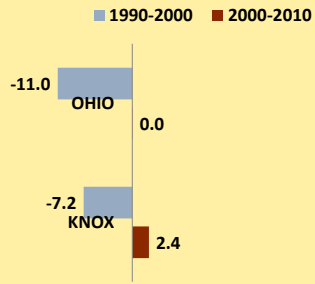

KNOX COUNTY AND OHIO POPULATION CHANGES: Age 65-74 1990 - 2010

Age 65 - 74 Population

Age 65-74 Population as % of 65+ Population

Of Age 65-74 Population, % Women

% Change in Age 65-74 Population

% Change in Proportion of Age 65+ Population who are Age 65-74

% Change in Proportion of 65-74 Population Who Are Women