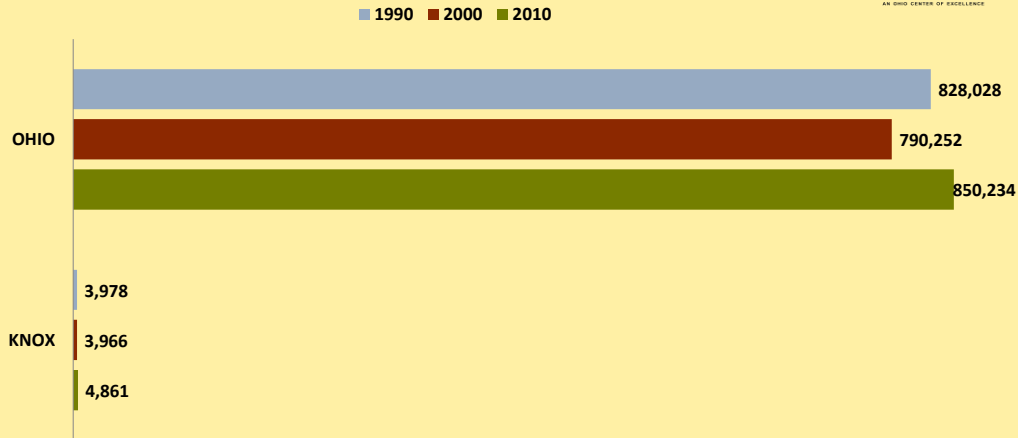

KNOX COUNTY AND OHIO POPULATION CHANGES: Age 65-74 1990 - 2010

Age 65 - 74 Population

Age 65-74 Population as % of 65+ Population

Of Age 65-74 Population, % Women

% Change in Age 65-74 Population

% Change in Proportion of Age 65+ Population who are Age 65-74

% Change in Proportion of 65-74 Population Who Are Women