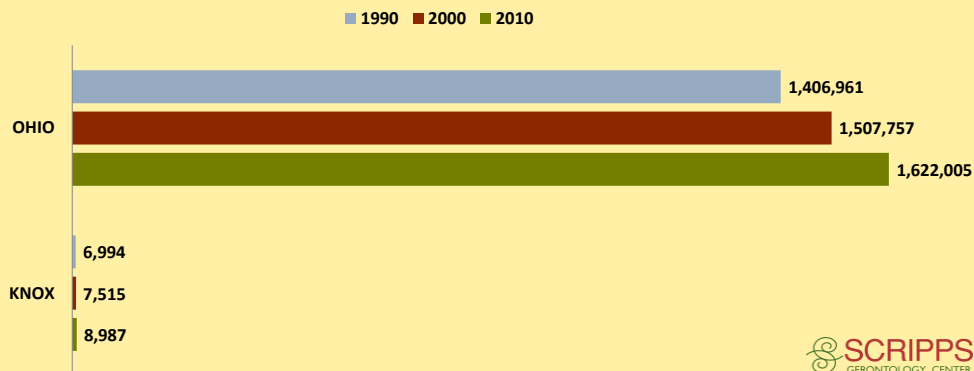

# KNOX COUNTY AND OHIO POPULATION CHANGES: Age 65+ 1990 - 2010

Age 65+ Population

% of Population Age 65+

% Change in Age 65+ Population

% Change in Proportion of Population Age 65+