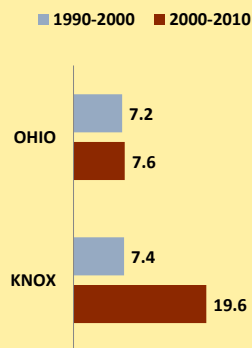

# KNOX COUNTY AND OHIO POPULATION CHANGES: Age 65+ 1990 - 2010

Age 65+ Population

% of Population Age 65+

% Change in Age 65+ Population

% Change in Proportion of Population Age 65+