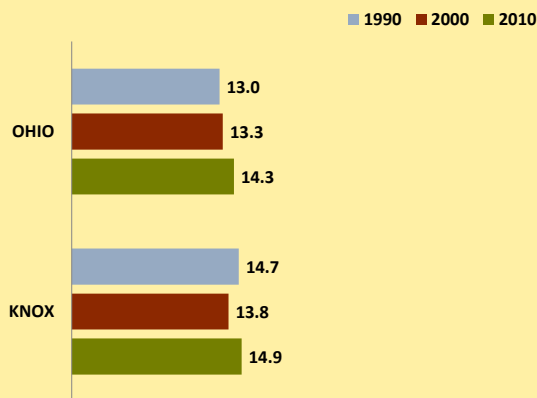

# KNOX COUNTY AND OHIO POPULATION CHANGES: Age 65+ 1990 - 2010

Age 65+ Population

% of Population Age 65+

% Change in Age 65+ Population

% Change in Proportion of Population Age 65+