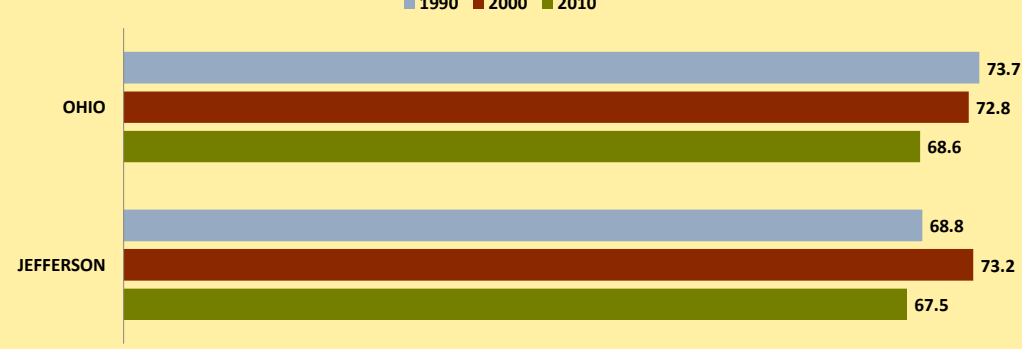

JEFFERSON COUNTY AND OHIO POPULATION CHANGES: Age 85+ 1990 - 2010

Age 85+ Population
■ 1990 ■ 2000 ■ 2010

% Change in Age 85+ Population
■ 1990-2000 ■ 2000-2010

Age 85+ Population as % of Age 65+ Population
■ 1990 ■ 2000 ■ 2010

% of Age 85+ Population Who Are women
■ 1990 ■ 2000 ■ 2010

% of Population Aged 85+

% Change in Proportion of Age 65+ Population Who Are Age 85+

% Change in Proportion of Age 85+ Who Are Women

% Change in Total Population Aged 85+