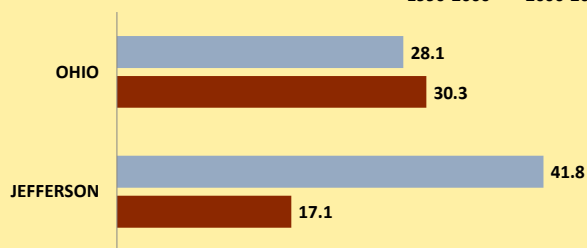

JEFFERSON COUNTY AND OHIO POPULATION CHANGES: Age 85+ 1990 - 2010

Age 85+ Population
■ 1990 ■ 2000 ■ 2010

% Change in Age 85+ Population
■ 1990-2000 ■ 2000-2010

Age 85+ Population as % of Age 65+ Population
■ 1990 ■ 2000 ■ 2010

% of Age 85+ Population Who Are women
■ 1990 ■ 2000 ■ 2010

% of Population Aged 85+

% Change in Proportion of Age 65+ Population Who Are Age 85+

% Change in Proportion of Age 85+ Who Are Women

% Change in Total Population Aged 85+