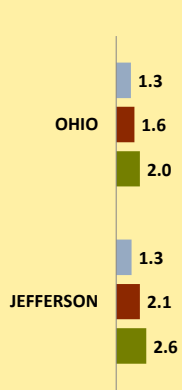

JEFFERSON COUNTY AND OHIO POPULATION CHANGES: Age 85+ 1990 - 2010

Age 85+ Population
■ 1990 ■ 2000 ■ 2010

% Change in Age 85+ Population
■ 1990-2000 ■ 2000-2010

Age 85+ Population as % of Age 65+ Population
■ 1990 ■ 2000 ■ 2010

% of Age 85+ Population Who Are women
■ 1990 ■ 2000 ■ 2010

% of Population Aged 85+

% Change in Proportion of Age 65+ Population Who Are Age 85+

% Change in Proportion of Age 85+ Who Are Women

% Change in Total Population Aged 85+