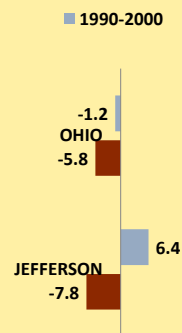

JEFFERSON COUNTY AND OHIO POPULATION CHANGES: Age 85+ 1990 - 2010

Age 85+ Population
■ 1990 ■ 2000 ■ 2010

% Change in Age 85+ Population
■ 1990-2000 ■ 2000-2010

Age 85+ Population as % of Age 65+ Population
■ 1990 ■ 2000 ■ 2010

% of Age 85+ Population Who Are women
■ 1990 ■ 2000 ■ 2010

% of Population Aged 85+

% Change in Proportion of Age 65+ Population Who Are Age 85+

% Change in Proportion of Age 85+ Who Are Women

% Change in Total Population Aged 85+