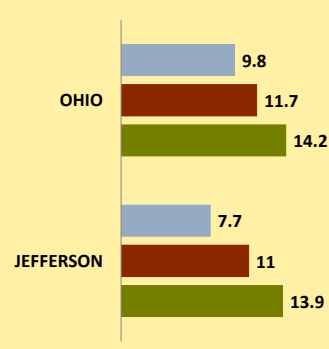

JEFFERSON COUNTY AND OHIO POPULATION CHANGES: Age 85+ 1990 - 2010

Age 85+ Population
■ 1990 ■ 2000 ■ 2010

% Change in Age 85+ Population
■ 1990-2000 ■ 2000-2010

Age 85+ Population as % of Age 65+ Population
■ 1990 ■ 2000 ■ 2010

% of Age 85+ Population Who Are women
■ 1990 ■ 2000 ■ 2010

% of Population Aged 85+

% Change in Proportion of Age 65+ Population Who Are Age 85+

% Change in Proportion of Age 85+ Who Are Women

% Change in Total Population Aged 85+