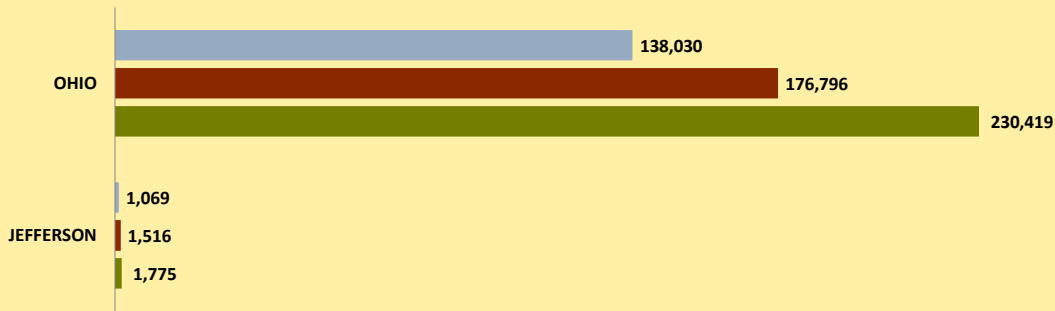

JEFFERSON COUNTY AND OHIO POPULATION CHANGES: Age 85+ 1990 - 2010

Age 85+ Population
■ 1990 ■ 2000 ■ 2010

% Change in Age 85+ Population
■ 1990-2000 ■ 2000-2010

Age 85+ Population as % of Age 65+ Population
■ 1990 ■ 2000 ■ 2010

% of Age 85+ Population Who Are women
■ 1990 ■ 2000 ■ 2010

% of Population Aged 85+

% Change in Proportion of Age 65+ Population Who Are Age 85+

% Change in Proportion of Age 85+ Who Are Women

% Change in Total Population Aged 85+