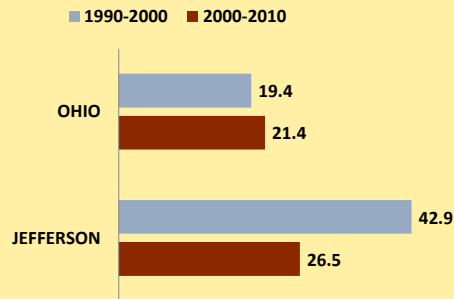

JEFFERSON COUNTY AND OHIO POPULATION CHANGES: Age 85+ 1990 - 2010

Age 85+ Population
■ 1990 ■ 2000 ■ 2010

% Change in Age 85+ Population
■ 1990-2000 ■ 2000-2010

Age 85+ Population as % of Age 65+ Population
■ 1990 ■ 2000 ■ 2010

% of Age 85+ Population Who Are women
■ 1990 ■ 2000 ■ 2010

% of Population Aged 85+

% Change in Proportion of Age 65+ Population Who Are Age 85+

% Change in Proportion of Age 85+ Who Are Women

% Change in Total Population Aged 85+