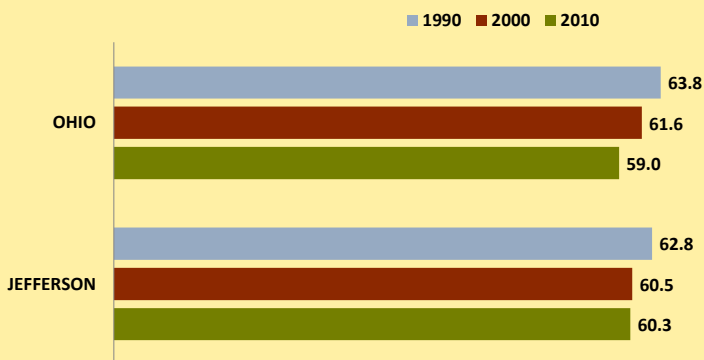

JEFFERSON COUNTY AND OHIO POPULATION CHANGES: Age 75-84 1990 - 2010

Age 75-84 Population

Age 75-84 Population as % of Age 65+ Population

% of Age 75-84 Population Who Are Women

% Change in Age 75-84 Population

% Change in Proportion of Age 65+ Population Who Are Age 75-84

■ 1990-2000 ■ 2000-2010

% Change in Proportion of Age 75-84 Population Who Are Women

■ 1990-2000 ■ 2000-2010