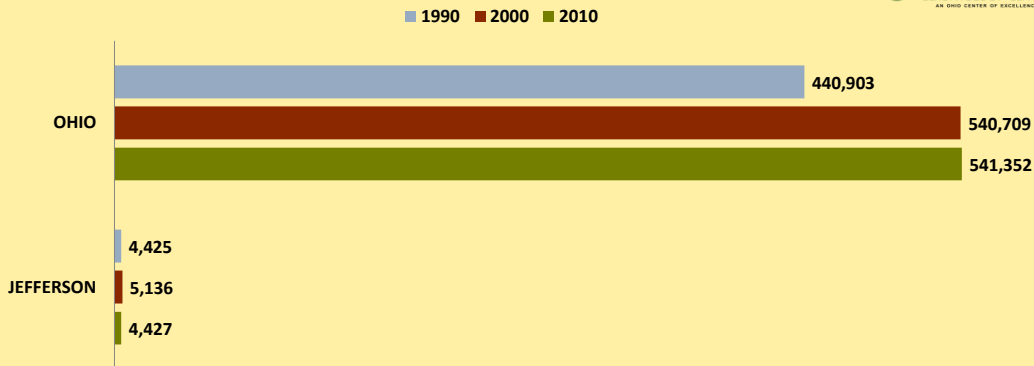

JEFFERSON COUNTY AND OHIO POPULATION CHANGES: Age 75-84 1990 - 2010

Age 75-84 Population

Age 75-84 Population as % of Age 65+ Population

% of Age 75-84 Population Who Are Women

% Change in Age 75-84 Population

% Change in Proportion of Age 65+ Population Who Are Age 75-84

■ 1990-2000 ■ 2000-2010

% Change in Proportion of Age 75-84 Population Who Are Women

■ 1990-2000 ■ 2000-2010