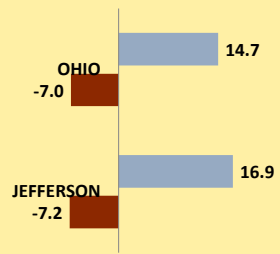

JEFFERSON COUNTY AND OHIO POPULATION CHANGES: Age 75-84 1990 - 2010

Age 75-84 Population

Age 75-84 Population as % of Age 65+ Population

% of Age 75-84 Population Who Are Women

% Change in Age 75-84 Population

% Change in Proportion of Age 65+ Population Who Are Age 75-84

■ 1990-2000 ■ 2000-2010

% Change in Proportion of Age 75-84 Population Who Are Women

■ 1990-2000 ■ 2000-2010