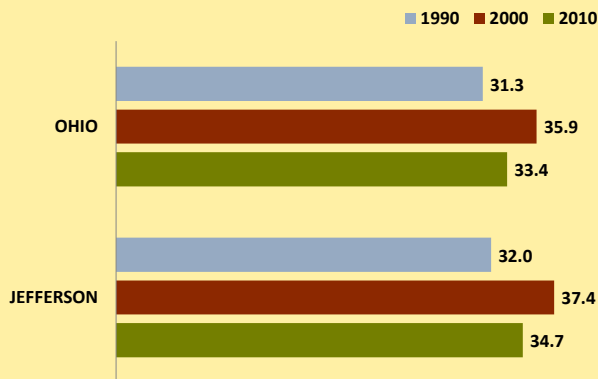

JEFFERSON COUNTY AND OHIO POPULATION CHANGES: Age 75-84 1990 - 2010

Age 75-84 Population

Age 75-84 Population as % of Age 65+ Population

% of Age 75-84 Population Who Are Women

% Change in Age 75-84 Population

% Change in Proportion of Age 65+ Population Who Are Age 75-84

■ 1990-2000 ■ 2000-2010

% Change in Proportion of Age 75-84 Population Who Are Women

■ 1990-2000 ■ 2000-2010