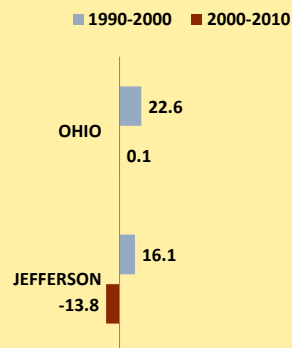

JEFFERSON COUNTY AND OHIO POPULATION CHANGES: Age 75-84 1990 - 2010

Age 75-84 Population

Age 75-84 Population as % of Age 65+ Population

% of Age 75-84 Population Who Are Women

% Change in Age 75-84 Population

% Change in Proportion of Age 65+ Population Who Are Age 75-84

■ 1990-2000 ■ 2000-2010

% Change in Proportion of Age 75-84 Population Who Are Women

■ 1990-2000 ■ 2000-2010