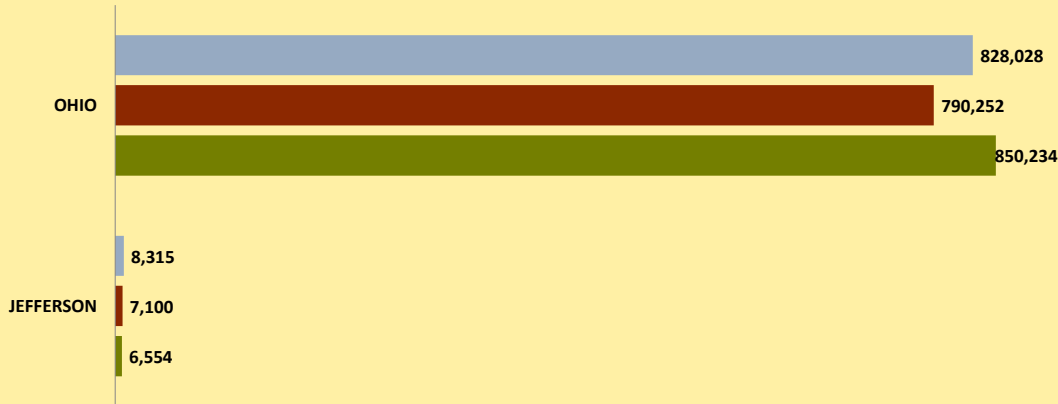

# JEFFERSON COUNTY AND OHIO POPULATION CHANGES: Age 65-74 1990 - 2010

Age 65 - 74 Population

■ 1990 ■ 2000 ■ 2010

Age 65-74 Population as % of 65+ Population

■ 1990 ■ 2000 ■ 2010

Of Age 65-74 Population, % Women

■ 1990 ■ 2000 ■ 2010

% Change in Age 65-74 Population

■ 1990-2000 ■ 2000-2010

### % Change in Proportion of Age 65+ Population who are Age 65-74