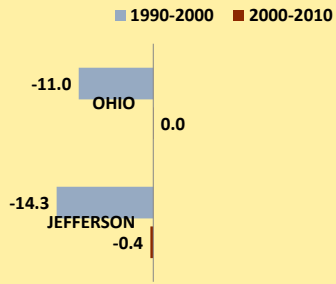

# JEFFERSON COUNTY AND OHIO POPULATION CHANGES: Age 65-74 1990 - 2010

Age 65 - 74 Population

■ 1990 ■ 2000 ■ 2010

Age 65-74 Population as % of 65+ Population

■ 1990 ■ 2000 ■ 2010

Of Age 65-74 Population, % Women

■ 1990 ■ 2000 ■ 2010

% Change in Age 65-74 Population

■ 1990-2000 ■ 2000-2010

### % Change in Proportion of Age 65+ Population who are Age 65-74