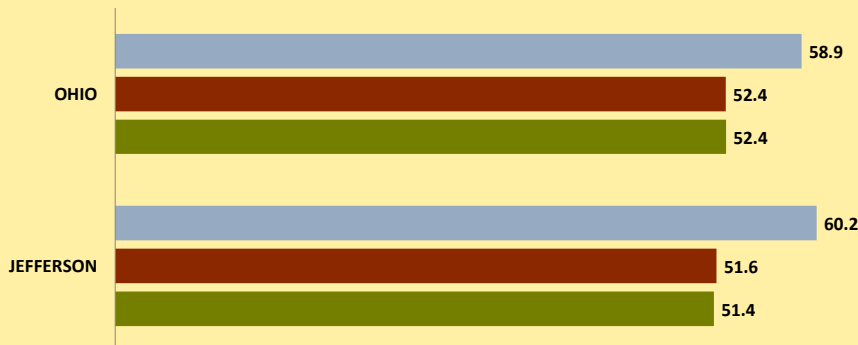

# JEFFERSON COUNTY AND OHIO POPULATION CHANGES: Age 65-74 1990 - 2010

Age 65 - 74 Population

■ 1990 ■ 2000 ■ 2010

Age 65-74 Population as % of 65+ Population

■ 1990 ■ 2000 ■ 2010

Of Age 65-74 Population, % Women

■ 1990 ■ 2000 ■ 2010

% Change in Age 65-74 Population

■ 1990-2000 ■ 2000-2010

### % Change in Proportion of Age 65+ Population who are Age 65-74