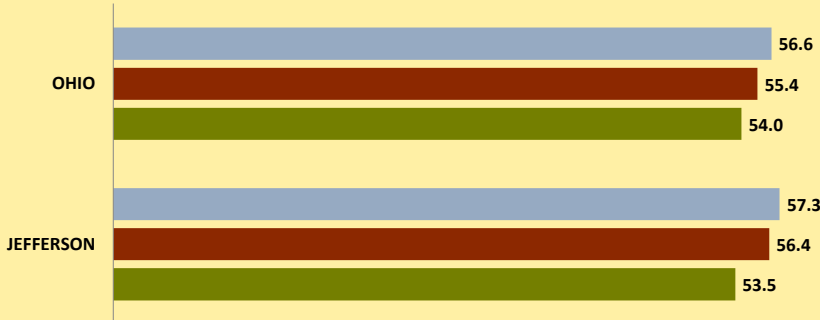

# JEFFERSON COUNTY AND OHIO POPULATION CHANGES: Age 65-74 1990 - 2010

Age 65 - 74 Population

■ 1990 ■ 2000 ■ 2010

Age 65-74 Population as % of 65+ Population

■ 1990 ■ 2000 ■ 2010

Of Age 65-74 Population, % Women

■ 1990 ■ 2000 ■ 2010

% Change in Age 65-74 Population

■ 1990-2000 ■ 2000-2010

### % Change in Proportion of Age 65+ Population who are Age 65-74