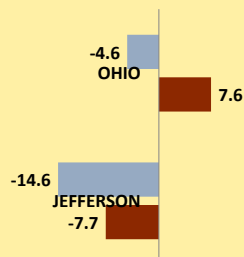

# JEFFERSON COUNTY AND OHIO POPULATION CHANGES: Age 65-74 1990 - 2010

Age 65 - 74 Population

■ 1990 ■ 2000 ■ 2010

Age 65-74 Population as % of 65+ Population

■ 1990 ■ 2000 ■ 2010

Of Age 65-74 Population, % Women

■ 1990 ■ 2000 ■ 2010

% Change in Age 65-74 Population

■ 1990-2000 ■ 2000-2010

### % Change in Proportion of Age 65+ Population who are Age 65-74

### % Change in Proportion of 65-74 Population Who Are Women