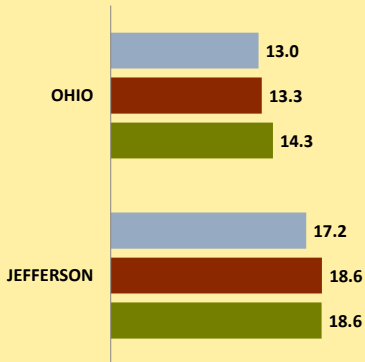

# JEFFERSON COUNTY AND OHIO POPULATION CHANGES: Age 65+ 1990 - 2010

Age 65+ Population

1990 2000 2010

% of Population Age 65+

1990 2000 2010

% Change in Age 65+ Population

1990-2000 2000-2010

% Change in Proportion of Population Age 65+

1990-2000 2000-2010