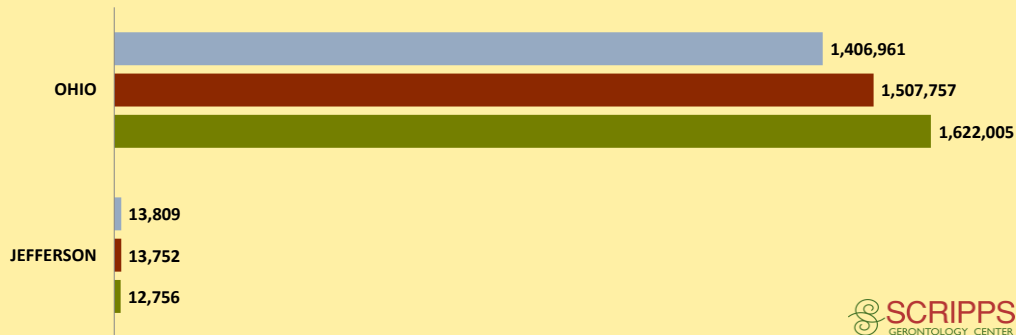

# JEFFERSON COUNTY AND OHIO POPULATION CHANGES: Age 65+ 1990 - 2010

Age 65+ Population

1990 2000 2010

% of Population Age 65+

1990 2000 2010

% Change in Age 65+ Population

1990-2000 2000-2010

% Change in Proportion of Population Age 65+

1990-2000 2000-2010