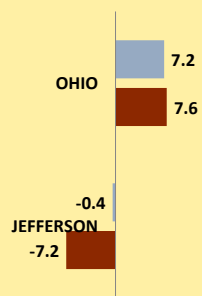

# JEFFERSON COUNTY AND OHIO POPULATION CHANGES: Age 65+ 1990 - 2010

Age 65+ Population

1990 2000 2010

% of Population Age 65+

1990 2000 2010

% Change in Age 65+ Population

1990-2000 2000-2010

% Change in Proportion of Population Age 65+