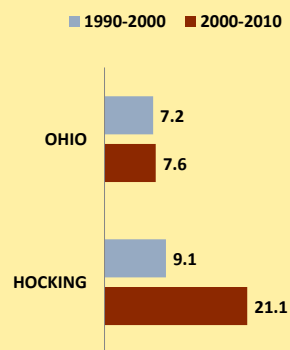

# HOCKING COUNTY AND OHIO POPULATION CHANGES: Age 65+ 1990 - 2010

Age 65+ Population

% of Population Age 65+

% Change in Age 65+ Population

% Change in Proportion of Population Age 65+