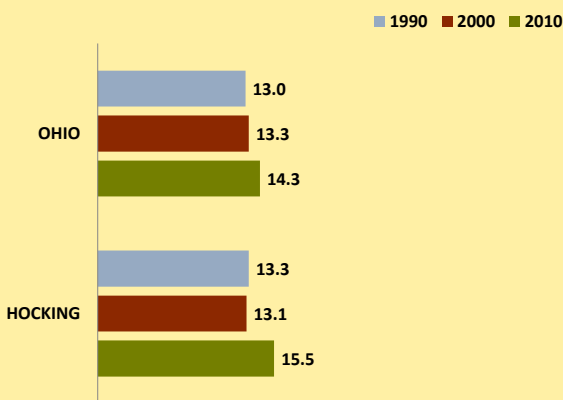

# HOCKING COUNTY AND OHIO POPULATION CHANGES: Age 65+ 1990 - 2010

Age 65+ Population

% of Population Age 65+

% Change in Age 65+ Population

% Change in Proportion of Population Age 65+