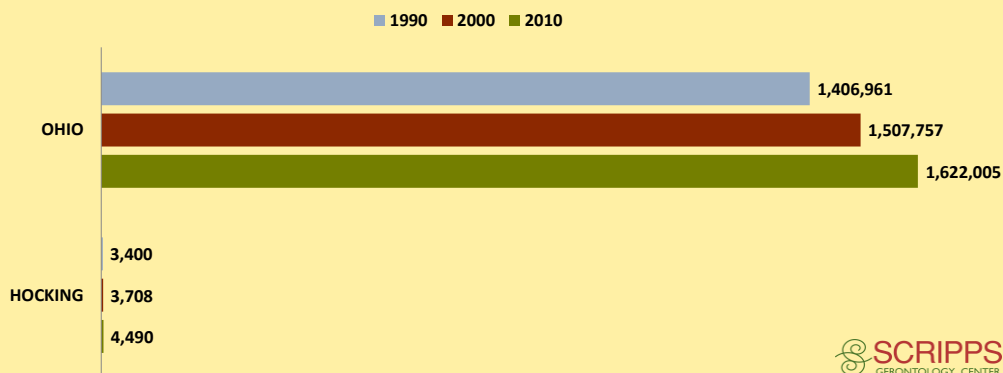

# HOCKING COUNTY AND OHIO POPULATION CHANGES: Age 65+ 1990 - 2010

Age 65+ Population

% of Population Age 65+

% Change in Age 65+ Population

% Change in Proportion of Population Age 65+