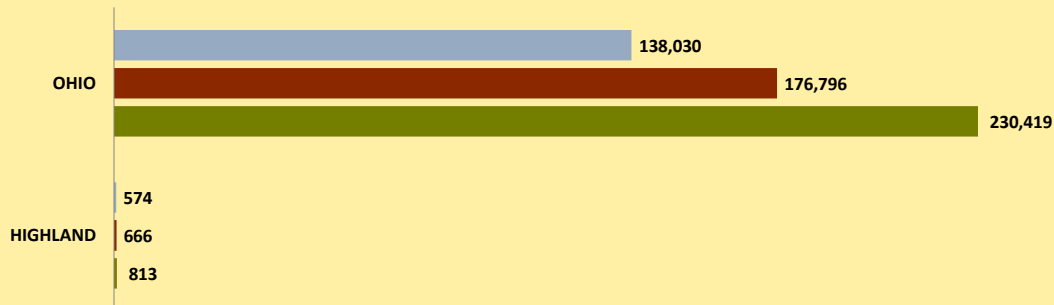

HIGHLAND COUNTY AND OHIO POPULATION CHANGES: Age 85+ 1990 - 2010

Age 85+ Population
1990 2000 2010

% Change in Age 85+ Population

1990-2000 2000-2010

Age 85+ Population as % of Age 65+ Population

1990 2000 2010

% of Age 85+ Population Who Are women

1990 2000 2010

% of Population Aged 85+

% Change in Proportion of Age 65+ Population Who Are Age 85+

% Change in Proportion of Age 85+ Who Are Women

% Change in Total Population Aged 85+