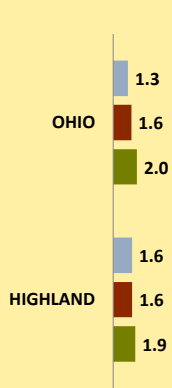

HIGHLAND COUNTY AND OHIO POPULATION CHANGES: Age 85+ 1990 - 2010

Age 85+ Population
1990 2000 2010

% Change in Age 85+ Population

1990-2000 2000-2010

Age 85+ Population as % of Age 65+ Population

1990 2000 2010

% of Age 85+ Population Who Are women

1990 2000 2010

% of Population Aged 85+

% Change in Proportion of Age 65+ Population Who Are Age 85+

% Change in Proportion of Age 85+ Who Are Women

% Change in Total Population Aged 85+