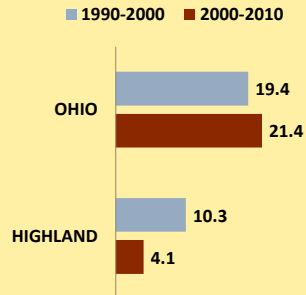

HIGHLAND COUNTY AND OHIO POPULATION CHANGES: Age 85+ 1990 - 2010

Age 85+ Population
1990 2000 2010

% Change in Age 85+ Population

1990-2000 2000-2010

Age 85+ Population as % of Age 65+ Population

1990 2000 2010

% of Age 85+ Population Who Are women

1990 2000 2010

% of Population Aged 85+

% Change in Proportion of Age 65+ Population Who Are Age 85+

% Change in Proportion of Age 85+ Who Are Women

% Change in Total Population Aged 85+