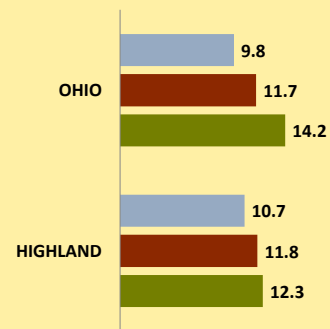

HIGHLAND COUNTY AND OHIO POPULATION CHANGES: Age 85+ 1990 - 2010

Age 85+ Population
1990 2000 2010

% Change in Age 85+ Population

1990-2000 2000-2010

Age 85+ Population as % of Age 65+ Population

1990 2000 2010

% of Age 85+ Population Who Are women

1990 2000 2010

% of Population Aged 85+

% Change in Proportion of Age 65+ Population Who Are Age 85+

% Change in Proportion of Age 85+ Who Are Women

% Change in Total Population Aged 85+