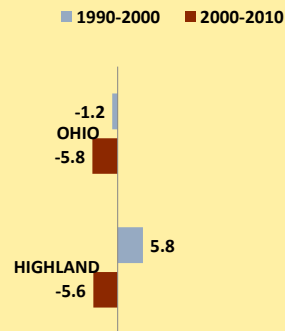

HIGHLAND COUNTY AND OHIO POPULATION CHANGES: Age 85+ 1990 - 2010

Age 85+ Population
1990 2000 2010

% Change in Age 85+ Population

1990-2000 2000-2010

Age 85+ Population as % of Age 65+ Population

1990 2000 2010

% of Age 85+ Population Who Are women

1990 2000 2010

% of Population Aged 85+

% Change in Proportion of Age 65+ Population Who Are Age 85+

% Change in Proportion of Age 85+ Who Are Women

% Change in Total Population Aged 85+