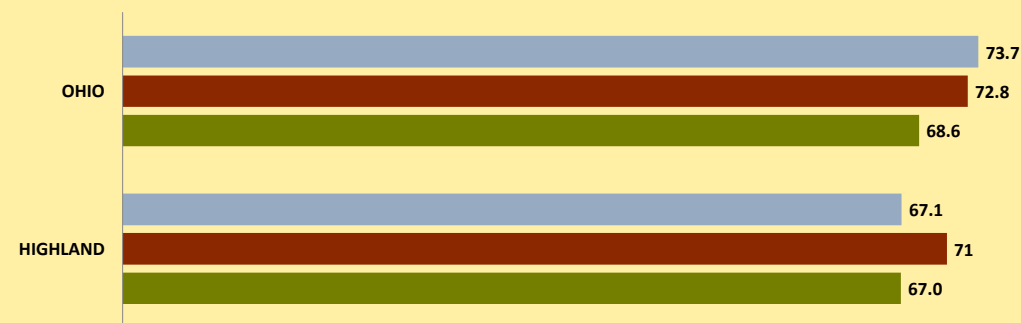

HIGHLAND COUNTY AND OHIO POPULATION CHANGES: Age 85+ 1990 - 2010

Age 85+ Population
1990 2000 2010

% Change in Age 85+ Population

1990-2000 2000-2010

Age 85+ Population as % of Age 65+ Population

1990 2000 2010

% of Age 85+ Population Who Are women

1990 2000 2010

% of Population Aged 85+

% Change in Proportion of Age 65+ Population Who Are Age 85+

% Change in Proportion of Age 85+ Who Are Women

% Change in Total Population Aged 85+