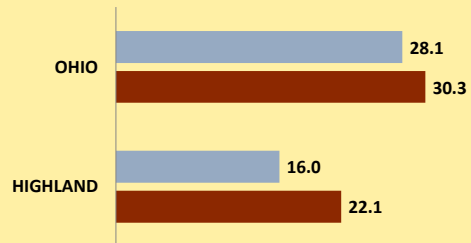

HIGHLAND COUNTY AND OHIO POPULATION CHANGES: Age 85+ 1990 - 2010

Age 85+ Population
1990 2000 2010

% Change in Age 85+ Population

1990-2000 2000-2010

Age 85+ Population as % of Age 65+ Population

1990 2000 2010

% of Age 85+ Population Who Are women

1990 2000 2010

% of Population Aged 85+

% Change in Proportion of Age 65+ Population Who Are Age 85+

% Change in Proportion of Age 85+ Who Are Women

% Change in Total Population Aged 85+