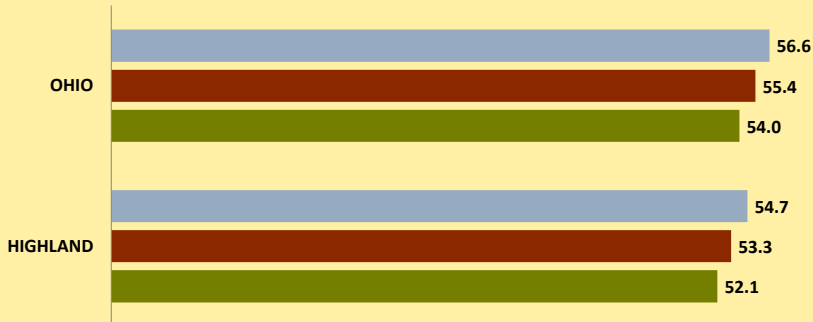

# HIGHLAND COUNTY AND OHIO POPULATION CHANGES: Age 65-74 1990 - 2010

Age 65 - 74 Population

■ 1990 ■ 2000 ■ 2010

Age 65-74 Population as % of 65+ Population

■ 1990 ■ 2000 ■ 2010

Of Age 65-74 Population, % Women

■ 1990 ■ 2000 ■ 2010

% Change in Age 65-74 Population

■ 1990-2000 ■ 2000-2010

### % Change in Proportion of Age 65+ Population who are Age 65-74