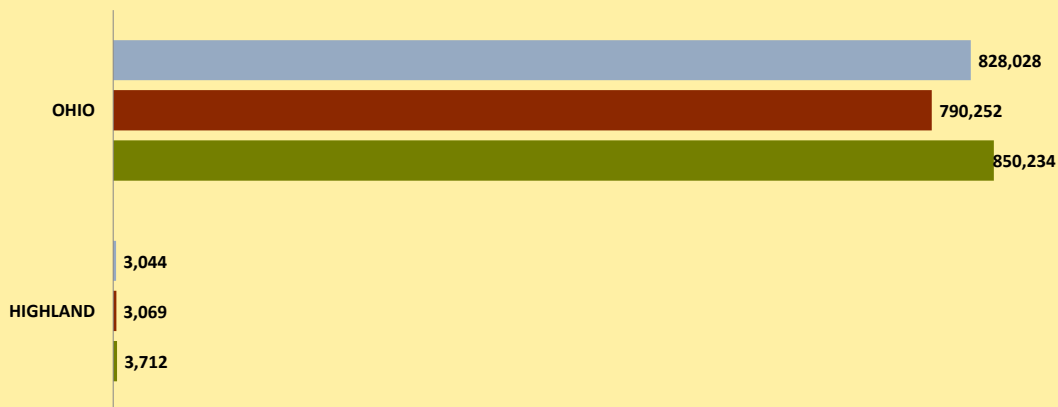

# HIGHLAND COUNTY AND OHIO POPULATION CHANGES: Age 65-74 1990 - 2010

Age 65 - 74 Population

■ 1990 ■ 2000 ■ 2010

Age 65-74 Population as % of 65+ Population

■ 1990 ■ 2000 ■ 2010

Of Age 65-74 Population, % Women

■ 1990 ■ 2000 ■ 2010

% Change in Age 65-74 Population

■ 1990-2000 ■ 2000-2010

### % Change in Proportion of Age 65+ Population who are Age 65-74