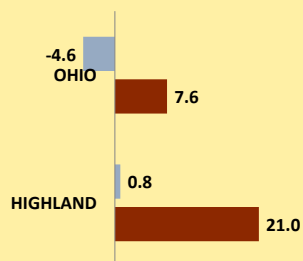

# HIGHLAND COUNTY AND OHIO POPULATION CHANGES: Age 65-74 1990 - 2010

Age 65 - 74 Population

■ 1990 ■ 2000 ■ 2010

Age 65-74 Population as % of 65+ Population

■ 1990 ■ 2000 ■ 2010

Of Age 65-74 Population, % Women

■ 1990 ■ 2000 ■ 2010

% Change in Age 65-74 Population

■ 1990-2000 ■ 2000-2010

### % Change in Proportion of Age 65+ Population who are Age 65-74

### % Change in Proportion of 65-74 Population Who Are Women