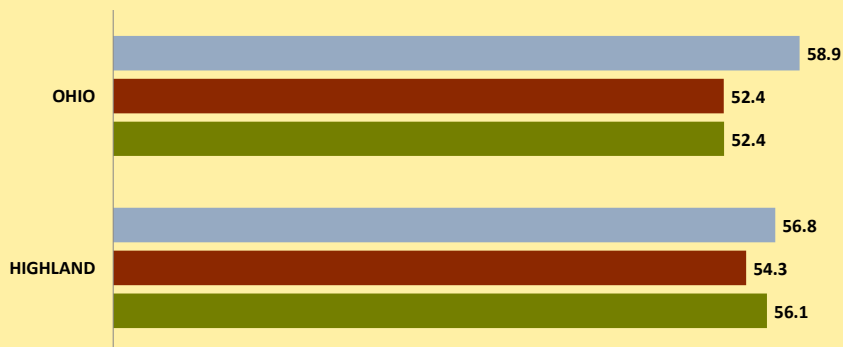

# HIGHLAND COUNTY AND OHIO POPULATION CHANGES: Age 65-74 1990 - 2010

Age 65 - 74 Population

■ 1990 ■ 2000 ■ 2010

Age 65-74 Population as % of 65+ Population

■ 1990 ■ 2000 ■ 2010

Of Age 65-74 Population, % Women

■ 1990 ■ 2000 ■ 2010

% Change in Age 65-74 Population

■ 1990-2000 ■ 2000-2010

### % Change in Proportion of Age 65+ Population who are Age 65-74