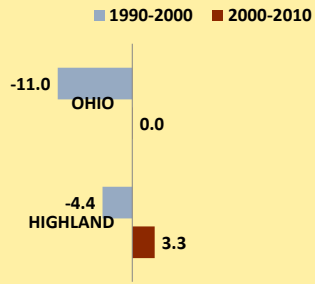

# HIGHLAND COUNTY AND OHIO POPULATION CHANGES: Age 65-74 1990 - 2010

Age 65 - 74 Population

■ 1990 ■ 2000 ■ 2010

Age 65-74 Population as % of 65+ Population

■ 1990 ■ 2000 ■ 2010

Of Age 65-74 Population, % Women

■ 1990 ■ 2000 ■ 2010

% Change in Age 65-74 Population

■ 1990-2000 ■ 2000-2010

### % Change in Proportion of Age 65+ Population who are Age 65-74