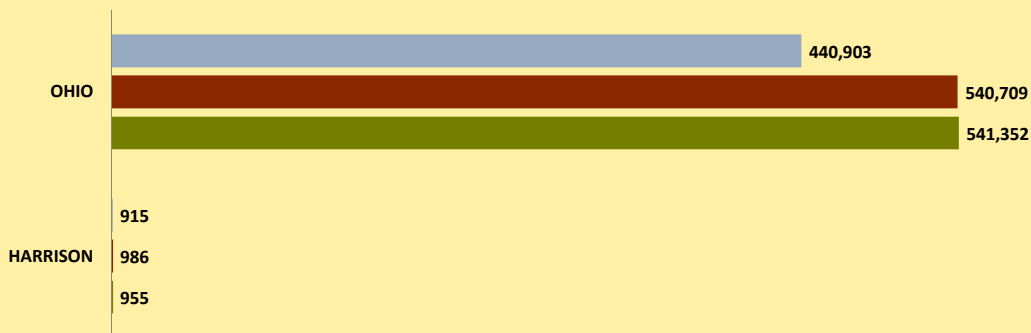

# HARRISON COUNTY AND OHIO POPULATION CHANGES: Age 75-84 1990 - 2010

Age 75-84 Population

■ 1990 ■ 2000 ■ 2010

Age 75-84 Population as % of Age 65+ Population

■ 1990 ■ 2000 ■ 2010

% of Age 75-84 Population Who Are Women

■ 1990 ■ 2000 ■ 2010

% Change in Age 75-84 Population

■ 1990-2000 ■ 2000-2010

### % Change in Proportion of Age 65+ Population Who Are Age 75-84