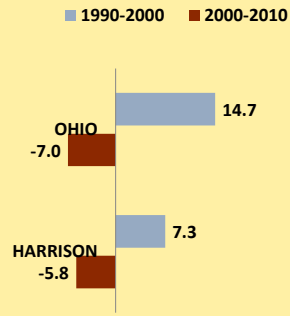

# HARRISON COUNTY AND OHIO POPULATION CHANGES: Age 75-84 1990 - 2010

Age 75-84 Population

■ 1990 ■ 2000 ■ 2010

Age 75-84 Population as % of Age 65+ Population

■ 1990 ■ 2000 ■ 2010

% of Age 75-84 Population Who Are Women

■ 1990 ■ 2000 ■ 2010

% Change in Age 75-84 Population

■ 1990-2000 ■ 2000-2010

### % Change in Proportion of Age 65+ Population Who Are Age 75-84

### % Change in Proportion of Age 75-84 Population Who Are Women