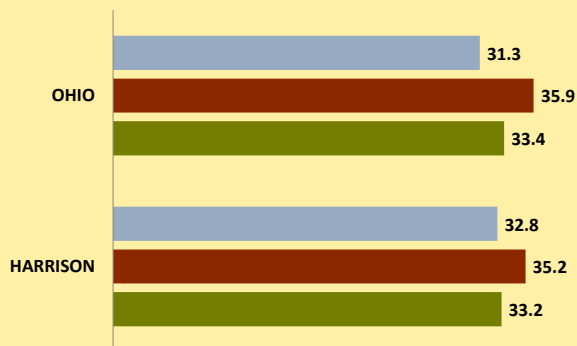

# HARRISON COUNTY AND OHIO POPULATION CHANGES: Age 75-84 1990 - 2010

Age 75-84 Population

■ 1990 ■ 2000 ■ 2010

Age 75-84 Population as % of Age 65+ Population

■ 1990 ■ 2000 ■ 2010

% of Age 75-84 Population Who Are Women

■ 1990 ■ 2000 ■ 2010

% Change in Age 75-84 Population

■ 1990-2000 ■ 2000-2010

### % Change in Proportion of Age 65+ Population Who Are Age 75-84