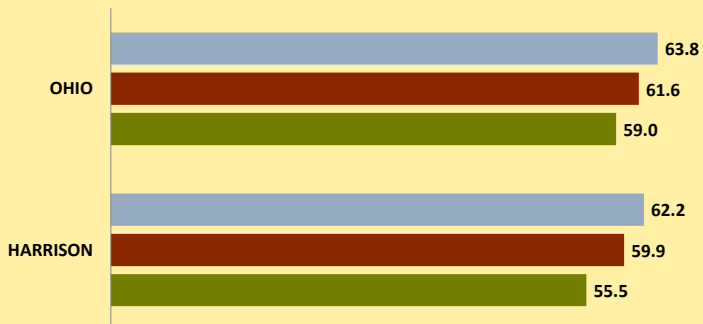

# HARRISON COUNTY AND OHIO POPULATION CHANGES: Age 75-84 1990 - 2010

Age 75-84 Population

■ 1990 ■ 2000 ■ 2010

Age 75-84 Population as % of Age 65+ Population

■ 1990 ■ 2000 ■ 2010

% of Age 75-84 Population Who Are Women

■ 1990 ■ 2000 ■ 2010

% Change in Age 75-84 Population

■ 1990-2000 ■ 2000-2010

### % Change in Proportion of Age 65+ Population Who Are Age 75-84

### % Change in Proportion of Age 75-84 Population Who Are Women