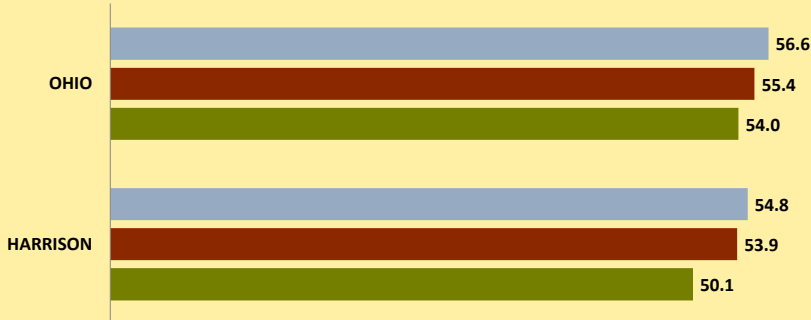

HARRISON COUNTY AND OHIO POPULATION CHANGES: Age 65-74 1990 - 2010

Age 65 - 74 Population

■ 1990 ■ 2000 ■ 2010

Age 65-74 Population as % of 65+ Population

■ 1990 ■ 2000 ■ 2010

Of Age 65-74 Population, % Women

■ 1990 ■ 2000 ■ 2010

% Change in Age 65-74 Population

■ 1990-2000 ■ 2000-2010

% Change in Proportion of Age 65+ Population who are Age 65-74

% Change in Proportion of 65-74 Population Who Are Women