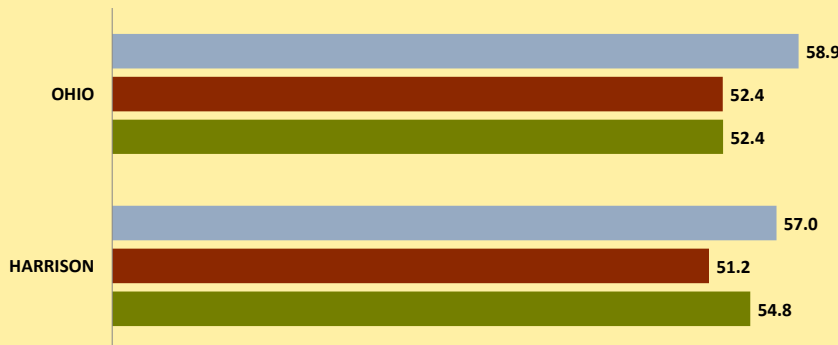

HARRISON COUNTY AND OHIO POPULATION CHANGES: Age 65-74 1990 - 2010

Age 65 - 74 Population

■ 1990 ■ 2000 ■ 2010

Age 65-74 Population as % of 65+ Population

■ 1990 ■ 2000 ■ 2010

Of Age 65-74 Population, % Women

■ 1990 ■ 2000 ■ 2010

% Change in Age 65-74 Population

■ 1990-2000 ■ 2000-2010

% Change in Proportion of Age 65+ Population who are Age 65-74

% Change in Proportion of 65-74 Population Who Are Women