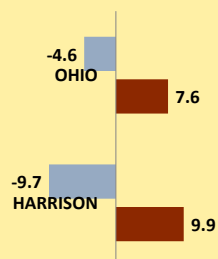

HARRISON COUNTY AND OHIO POPULATION CHANGES: Age 65-74 1990 - 2010

Age 65 - 74 Population

■ 1990 ■ 2000 ■ 2010

Age 65-74 Population as % of 65+ Population

■ 1990 ■ 2000 ■ 2010

Of Age 65-74 Population, % Women

■ 1990 ■ 2000 ■ 2010

% Change in Age 65-74 Population

■ 1990-2000 ■ 2000-2010

% Change in Proportion of Age 65+ Population who are Age 65-74

% Change in Proportion of 65-74 Population Who Are Women