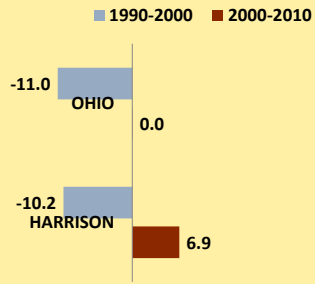

HARRISON COUNTY AND OHIO POPULATION CHANGES: Age 65-74 1990 - 2010

Age 65 - 74 Population

■ 1990 ■ 2000 ■ 2010

Age 65-74 Population as % of 65+ Population

■ 1990 ■ 2000 ■ 2010

Of Age 65-74 Population, % Women

■ 1990 ■ 2000 ■ 2010

% Change in Age 65-74 Population

■ 1990-2000 ■ 2000-2010

% Change in Proportion of Age 65+ Population who are Age 65-74

% Change in Proportion of 65-74 Population Who Are Women