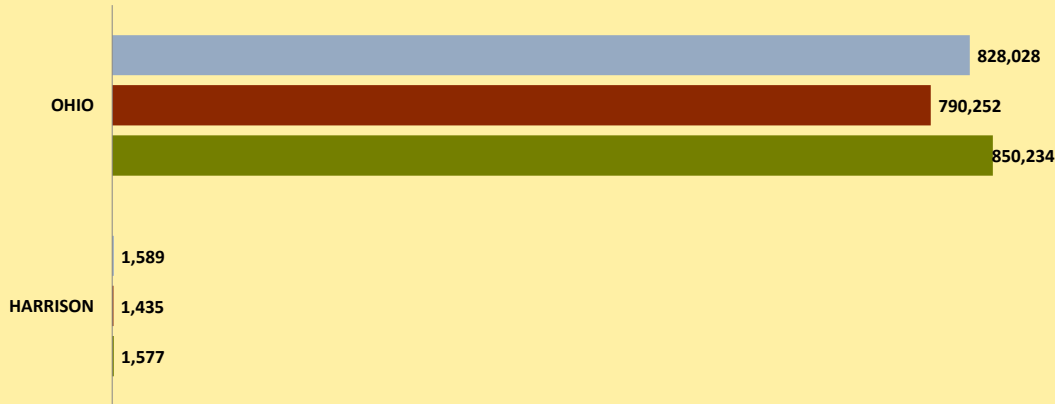

HARRISON COUNTY AND OHIO POPULATION CHANGES: Age 65-74 1990 - 2010

Age 65 - 74 Population

■ 1990 ■ 2000 ■ 2010

Age 65-74 Population as % of 65+ Population

■ 1990 ■ 2000 ■ 2010

Of Age 65-74 Population, % Women

■ 1990 ■ 2000 ■ 2010

% Change in Age 65-74 Population

■ 1990-2000 ■ 2000-2010

% Change in Proportion of Age 65+ Population who are Age 65-74

% Change in Proportion of 65-74 Population Who Are Women