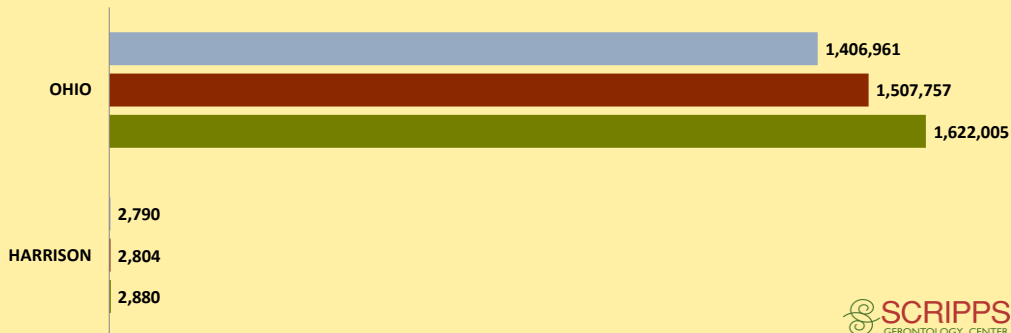

HARRISON COUNTY AND OHIO POPULATION CHANGES: Age 65+ 1990 - 2010

Age 65+ Population

1990 2000 2010

% of Population Age 65+

1990 2000 2010

% Change in Age 65+ Population

1990-2000 2000-2010

% Change in Proportion of Population Age 65+

1990-2000 2000-2010