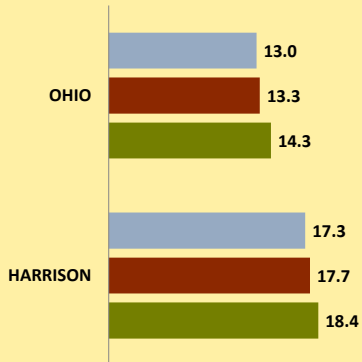

HARRISON COUNTY AND OHIO POPULATION CHANGES: Age 65+ 1990 - 2010

Age 65+ Population

1990 2000 2010

% of Population Age 65+

1990 2000 2010

% Change in Age 65+ Population

1990-2000 2000-2010

% Change in Proportion of Population Age 65+

1990-2000 2000-2010