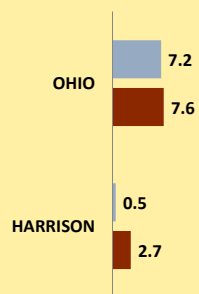

HARRISON COUNTY AND OHIO POPULATION CHANGES: Age 65+ 1990 - 2010

Age 65+ Population

1990 2000 2010

% of Population Age 65+

1990 2000 2010

% Change in Age 65+ Population

1990-2000 2000-2010

% Change in Proportion of Population Age 65+