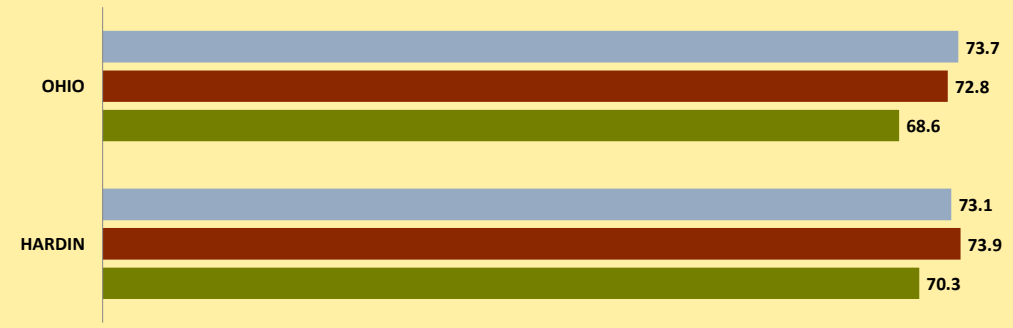

# HARDIN COUNTY AND OHIO POPULATION CHANGES: Age 85+ 1990 - 2010

Age 85+ Population  
1990 2000 2010

% Change in Age 85+ Population

1990-2000 2000-2010

Age 85+ Population as % of Age 65+ Population

1990 2000 2010

% of Age 85+ Population Who Are women

1990 2000 2010

**% of Population Aged 85+**

**% Change in Proportion of Age 65+ Population Who Are Age 85+**

**% Change in Proportion of Age 85+ Who Are Women**

**% Change in Total Population Aged 85+**