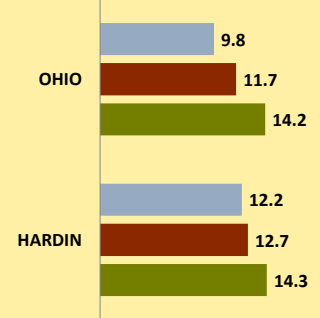

# HARDIN COUNTY AND OHIO POPULATION CHANGES: Age 85+ 1990 - 2010

Age 85+ Population  
1990 2000 2010

% Change in Age 85+ Population

1990-2000 2000-2010

Age 85+ Population as % of Age 65+ Population

1990 2000 2010

% of Age 85+ Population Who Are women

1990 2000 2010

**% of Population Aged 85+**

**% Change in Proportion of Age 65+ Population Who Are Age 85+**

**% Change in Proportion of Age 85+ Who Are Women**

**% Change in Total Population Aged 85+**