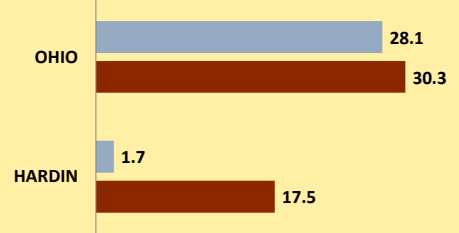

# HARDIN COUNTY AND OHIO POPULATION CHANGES: Age 85+ 1990 - 2010

Age 85+ Population  
1990 2000 2010

% Change in Age 85+ Population

1990-2000 2000-2010

Age 85+ Population as % of Age 65+ Population

1990 2000 2010

% of Age 85+ Population Who Are women

1990 2000 2010

**% of Population Aged 85+**

**% Change in Proportion of Age 65+ Population Who Are Age 85+**

**% Change in Proportion of Age 85+ Who Are Women**

**% Change in Total Population Aged 85+**