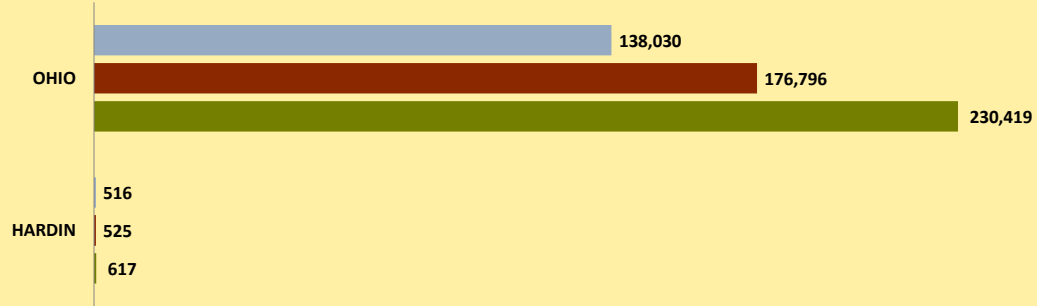

# HARDIN COUNTY AND OHIO POPULATION CHANGES: Age 85+ 1990 - 2010

Age 85+ Population  
1990 2000 2010

% Change in Age 85+ Population

1990-2000 2000-2010

Age 85+ Population as % of Age 65+ Population

1990 2000 2010

% of Age 85+ Population Who Are women

1990 2000 2010

**% of Population Aged 85+**

**% Change in Proportion of Age 65+ Population Who Are Age 85+**

**% Change in Proportion of Age 85+ Who Are Women**

**% Change in Total Population Aged 85+**