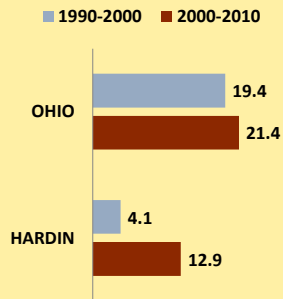

# HARDIN COUNTY AND OHIO POPULATION CHANGES: Age 85+ 1990 - 2010

Age 85+ Population  
1990 2000 2010

% Change in Age 85+ Population

1990-2000 2000-2010

Age 85+ Population as % of Age 65+ Population

1990 2000 2010

% of Age 85+ Population Who Are women

1990 2000 2010

**% of Population Aged 85+**

**% Change in Proportion of Age 65+ Population Who Are Age 85+**

**% Change in Proportion of Age 85+ Who Are Women**

**% Change in Total Population Aged 85+**