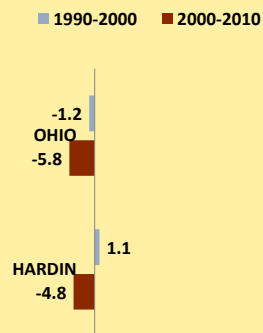

# HARDIN COUNTY AND OHIO POPULATION CHANGES: Age 85+ 1990 - 2010

Age 85+ Population  
1990 2000 2010

% Change in Age 85+ Population

1990-2000 2000-2010

Age 85+ Population as % of Age 65+ Population

1990 2000 2010

% of Age 85+ Population Who Are women

1990 2000 2010

**% of Population Aged 85+**

**% Change in Proportion of Age 65+ Population Who Are Age 85+**

**% Change in Proportion of Age 85+ Who Are Women**

**% Change in Total Population Aged 85+**