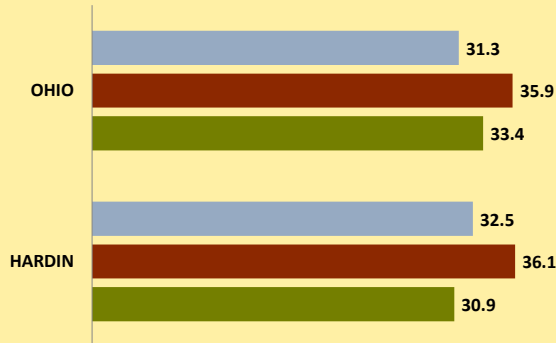

HARDIN COUNTY AND OHIO POPULATION CHANGES: Age 75-84 1990 - 2010

Age 75-84 Population

1990 2000 2010

Age 75-84 Population as % of Age 65+ Population

1990 2000 2010

% of Age 75-84 Population Who Are Women

1990 2000 2010

% Change in Age 75-84 Population

1990-2000 2000-2010

% Change in Proportion of Age 65+ Population Who Are Age 75-84

% Change in Proportion of Age 75-84 Population Who Are Women