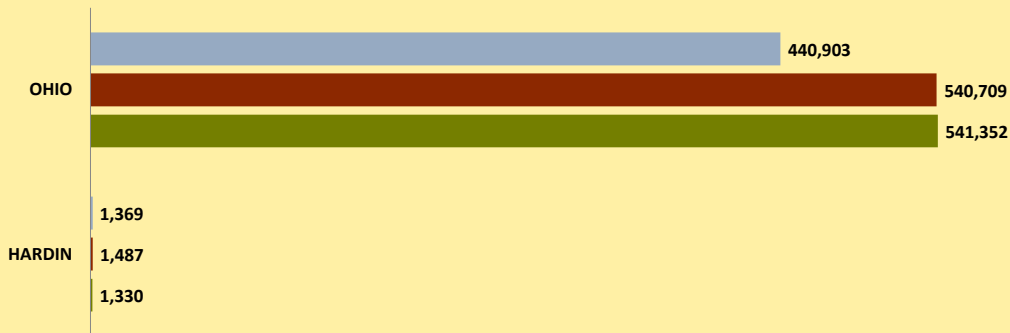

HARDIN COUNTY AND OHIO POPULATION CHANGES: Age 75-84 1990 - 2010

Age 75-84 Population

1990 2000 2010

Age 75-84 Population as % of Age 65+ Population

1990 2000 2010

% of Age 75-84 Population Who Are Women

1990 2000 2010

% Change in Age 75-84 Population

1990-2000 2000-2010

% Change in Proportion of Age 65+ Population Who Are Age 75-84

% Change in Proportion of Age 75-84 Population Who Are Women