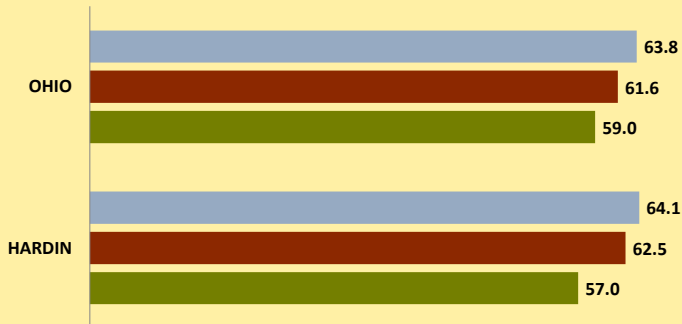

HARDIN COUNTY AND OHIO POPULATION CHANGES: Age 75-84 1990 - 2010

Age 75-84 Population

1990 2000 2010

Age 75-84 Population as % of Age 65+ Population

1990 2000 2010

% of Age 75-84 Population Who Are Women

1990 2000 2010

% Change in Age 75-84 Population

1990-2000 2000-2010

% Change in Proportion of Age 65+ Population Who Are Age 75-84

% Change in Proportion of Age 75-84 Population Who Are Women