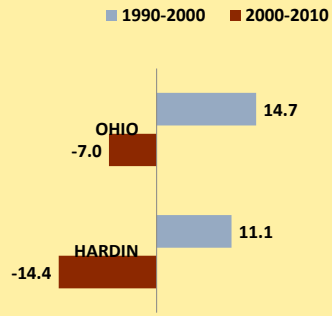

HARDIN COUNTY AND OHIO POPULATION CHANGES: Age 75-84 1990 - 2010

Age 75-84 Population

1990 2000 2010

Age 75-84 Population as % of Age 65+ Population

1990 2000 2010

% of Age 75-84 Population Who Are Women

1990 2000 2010

% Change in Age 75-84 Population

1990-2000 2000-2010

% Change in Proportion of Age 65+ Population Who Are Age 75-84

% Change in Proportion of Age 75-84 Population Who Are Women