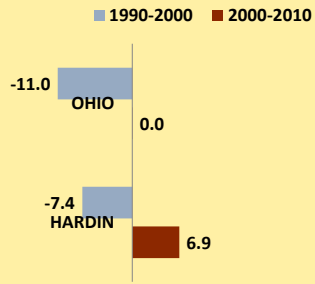

HARDIN COUNTY AND OHIO POPULATION CHANGES: Age 65-74 1990 - 2010

Age 65 - 74 Population

Age 65-74 Population as % of 65+ Population

Of Age 65-74 Population, % Women

% Change in Age 65-74 Population

% Change in Proportion of Age 65+ Population who are Age 65-74

% Change in Proportion of 65-74 Population Who Are Women