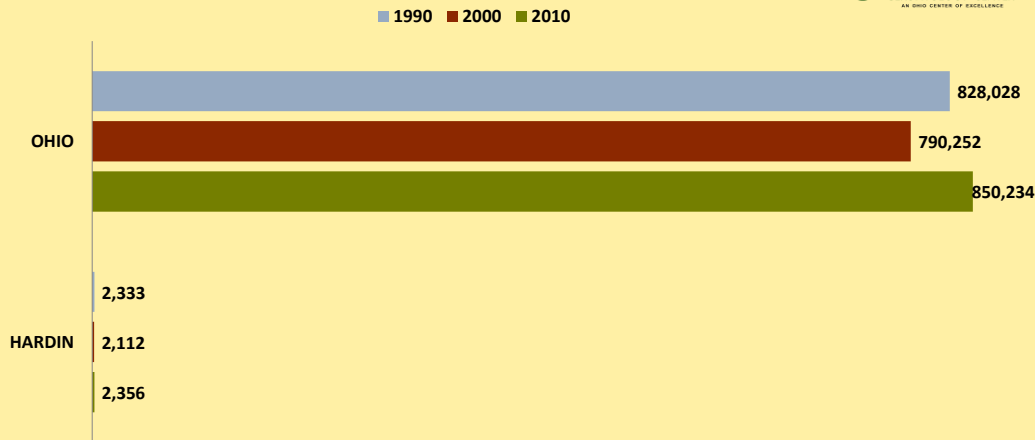

HARDIN COUNTY AND OHIO POPULATION CHANGES: Age 65-74 1990 - 2010

Age 65 - 74 Population

Age 65-74 Population as % of 65+ Population

Of Age 65-74 Population, % Women

% Change in Age 65-74 Population

% Change in Proportion of Age 65+ Population who are Age 65-74

% Change in Proportion of 65-74 Population Who Are Women