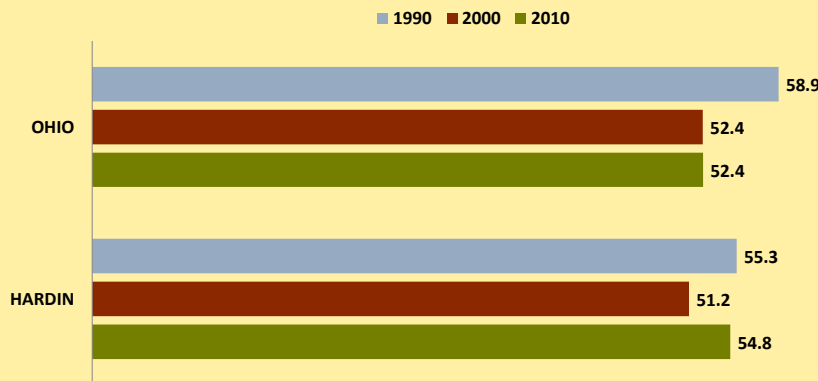

HARDIN COUNTY AND OHIO POPULATION CHANGES: Age 65-74 1990 - 2010

Age 65 - 74 Population

Age 65-74 Population as % of 65+ Population

Of Age 65-74 Population, % Women

% Change in Age 65-74 Population

% Change in Proportion of Age 65+ Population who are Age 65-74

% Change in Proportion of 65-74 Population Who Are Women