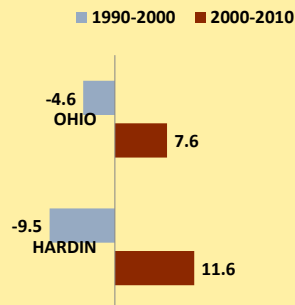

HARDIN COUNTY AND OHIO POPULATION CHANGES: Age 65-74 1990 - 2010

Age 65 - 74 Population

Age 65-74 Population as % of 65+ Population

Of Age 65-74 Population, % Women

% Change in Age 65-74 Population

% Change in Proportion of Age 65+ Population who are Age 65-74

% Change in Proportion of 65-74 Population Who Are Women