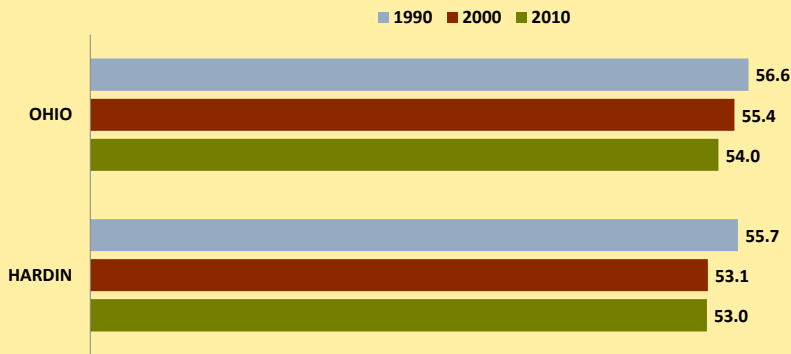

HARDIN COUNTY AND OHIO POPULATION CHANGES: Age 65-74 1990 - 2010

Age 65 - 74 Population

Age 65-74 Population as % of 65+ Population

Of Age 65-74 Population, % Women

% Change in Age 65-74 Population

% Change in Proportion of Age 65+ Population who are Age 65-74

% Change in Proportion of 65-74 Population Who Are Women