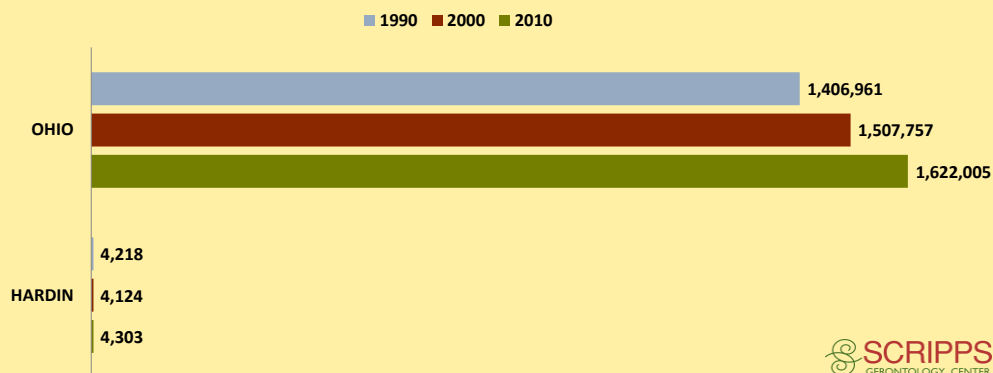

HARDIN COUNTY AND OHIO POPULATION CHANGES: Age 65+ 1990 - 2010

Age 65+ Population

% of Population Age 65+

% Change in Age 65+ Population

% Change in Proportion of Population Age 65+