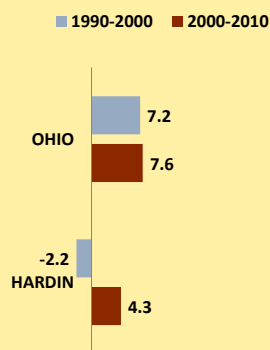

HARDIN COUNTY AND OHIO POPULATION CHANGES: Age 65+ 1990 - 2010

Age 65+ Population

% of Population Age 65+

% Change in Age 65+ Population

% Change in Proportion of Population Age 65+