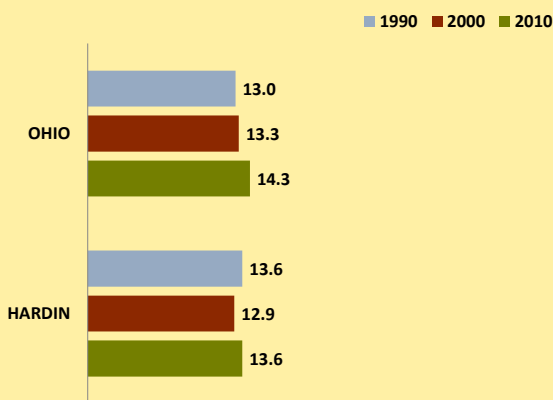

HARDIN COUNTY AND OHIO POPULATION CHANGES: Age 65+ 1990 - 2010

Age 65+ Population

% of Population Age 65+

% Change in Age 65+ Population

% Change in Proportion of Population Age 65+