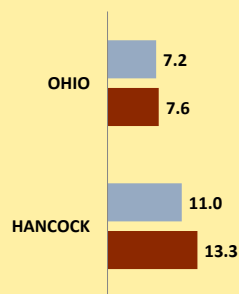

HANCOCK COUNTY AND OHIO POPULATION CHANGES: Age 65+ 1990 - 2010

Age 65+ Population

1990 2000 2010

% of Population Age 65+

1990 2000 2010

% Change in Age 65+ Population

1990-2000 2000-2010

% Change in Proportion of Population Age 65+