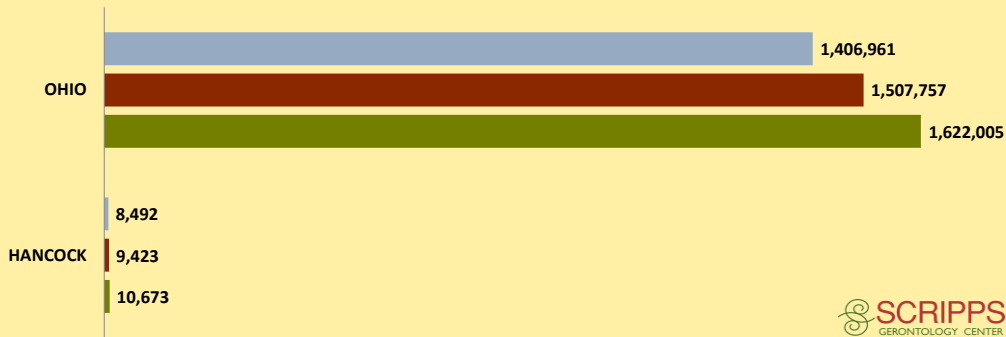

HANCOCK COUNTY AND OHIO POPULATION CHANGES: Age 65+ 1990 - 2010

Age 65+ Population

1990 2000 2010

% of Population Age 65+

1990 2000 2010

% Change in Age 65+ Population

1990-2000 2000-2010

% Change in Proportion of Population Age 65+

1990-2000 2000-2010