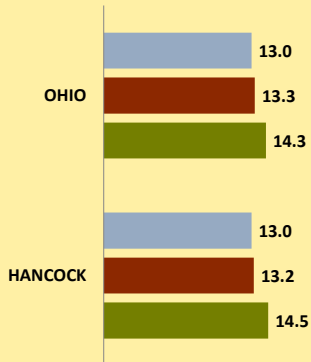

HANCOCK COUNTY AND OHIO POPULATION CHANGES: Age 65+ 1990 - 2010

Age 65+ Population

1990 2000 2010

% of Population Age 65+

1990 2000 2010

% Change in Age 65+ Population

1990-2000 2000-2010

% Change in Proportion of Population Age 65+

1990-2000 2000-2010