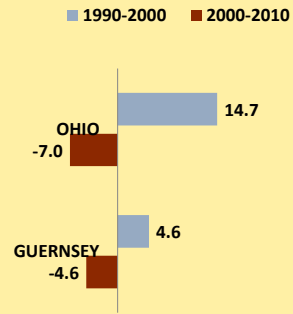

GUERNSEY COUNTY AND OHIO POPULATION CHANGES: Age 75-84 1990 - 2010

Age 75-84 Population

Age 75-84 Population as % of Age 65+ Population

% of Age 75-84 Population Who Are Women

% Change in Age 75-84 Population

% Change in Proportion of Age 65+ Population Who Are Age 75-84

% Change in Proportion of Age 75-84 Population Who Are Women