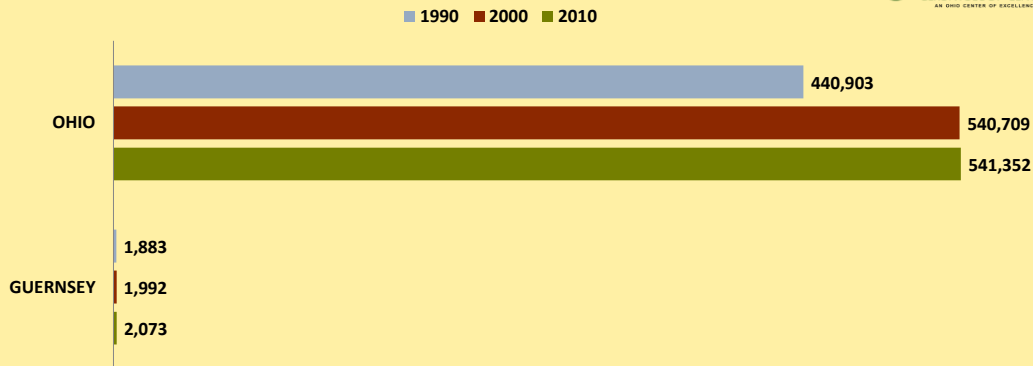

GUERNSEY COUNTY AND OHIO POPULATION CHANGES: Age 75-84 1990 - 2010

Age 75-84 Population

Age 75-84 Population as % of Age 65+ Population

% of Age 75-84 Population Who Are Women

% Change in Age 75-84 Population

% Change in Proportion of Age 65+ Population Who Are Age 75-84

% Change in Proportion of Age 75-84 Population Who Are Women