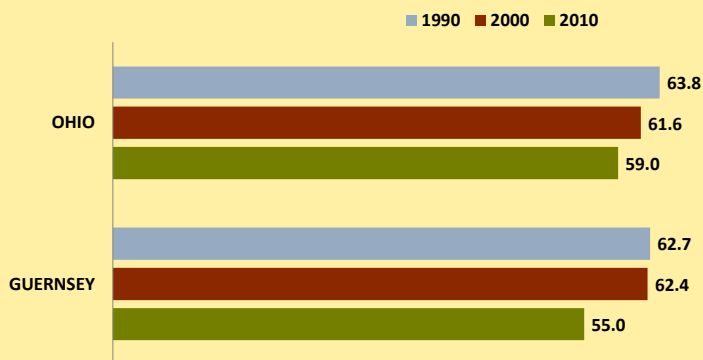

GUERNSEY COUNTY AND OHIO POPULATION CHANGES: Age 75-84 1990 - 2010

Age 75-84 Population

Age 75-84 Population as % of Age 65+ Population

% of Age 75-84 Population Who Are Women

% Change in Age 75-84 Population

% Change in Proportion of Age 65+ Population Who Are Age 75-84

% Change in Proportion of Age 75-84 Population Who Are Women