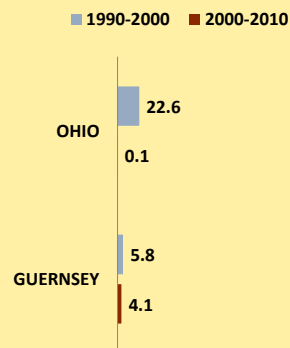

GUERNSEY COUNTY AND OHIO POPULATION CHANGES: Age 75-84 1990 - 2010

Age 75-84 Population

Age 75-84 Population as % of Age 65+ Population

% of Age 75-84 Population Who Are Women

% Change in Age 75-84 Population

% Change in Proportion of Age 65+ Population Who Are Age 75-84

% Change in Proportion of Age 75-84 Population Who Are Women