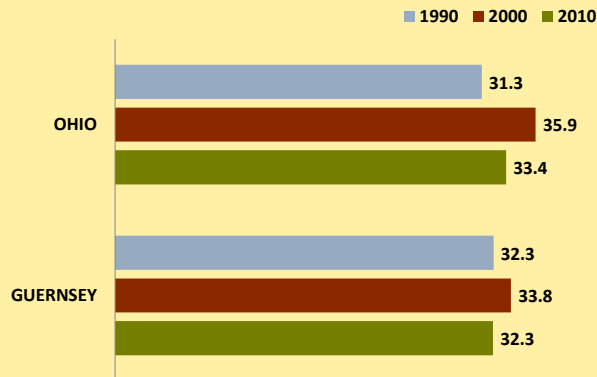

GUERNSEY COUNTY AND OHIO POPULATION CHANGES: Age 75-84 1990 - 2010

Age 75-84 Population

Age 75-84 Population as % of Age 65+ Population

% of Age 75-84 Population Who Are Women

% Change in Age 75-84 Population

% Change in Proportion of Age 65+ Population Who Are Age 75-84

% Change in Proportion of Age 75-84 Population Who Are Women