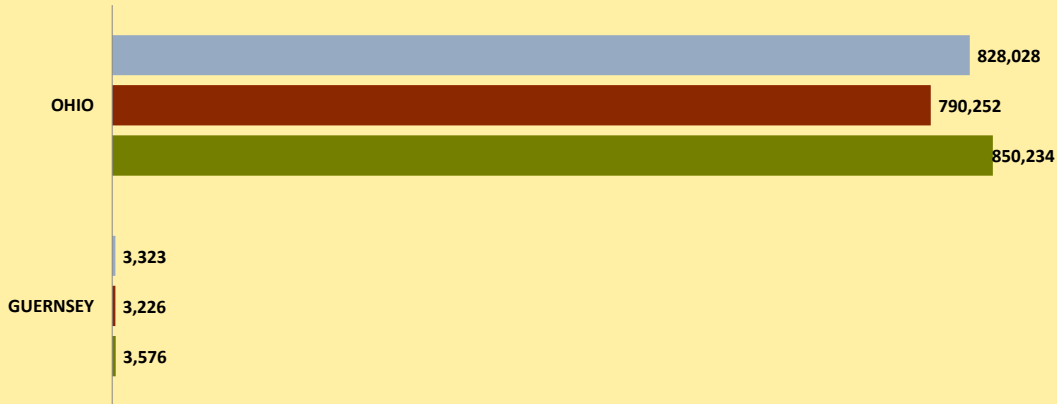

GUERNSEY COUNTY AND OHIO POPULATION CHANGES: Age 65-74 1990 - 2010

Age 65 - 74 Population

■ 1990 ■ 2000 ■ 2010

Age 65-74 Population as % of 65+ Population

■ 1990 ■ 2000 ■ 2010

Of Age 65-74 Population, % Women

■ 1990 ■ 2000 ■ 2010

% Change in Age 65-74 Population

■ 1990-2000 ■ 2000-2010

% Change in Proportion of Age 65+ Population who are Age 65-74

% Change in Proportion of 65-74 Population Who Are Women