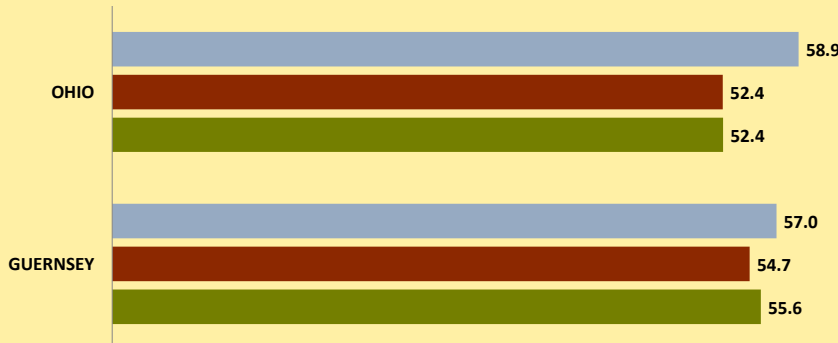

GUERNSEY COUNTY AND OHIO POPULATION CHANGES: Age 65-74 1990 - 2010

Age 65 - 74 Population

■ 1990 ■ 2000 ■ 2010

Age 65-74 Population as % of 65+ Population

■ 1990 ■ 2000 ■ 2010

Of Age 65-74 Population, % Women

■ 1990 ■ 2000 ■ 2010

% Change in Age 65-74 Population

■ 1990-2000 ■ 2000-2010

% Change in Proportion of Age 65+ Population who are Age 65-74

% Change in Proportion of 65-74 Population Who Are Women