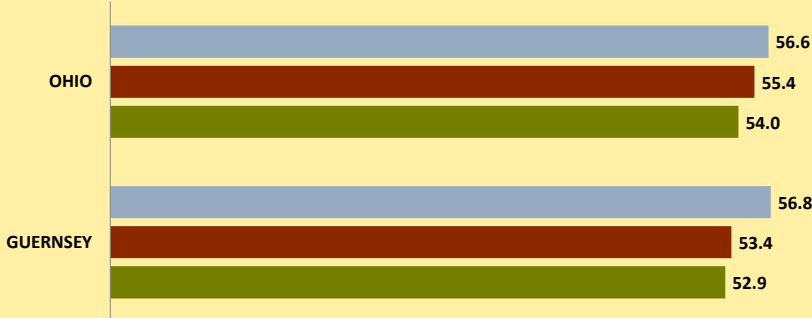

GUERNSEY COUNTY AND OHIO POPULATION CHANGES: Age 65-74 1990 - 2010

Age 65 - 74 Population

■ 1990 ■ 2000 ■ 2010

Age 65-74 Population as % of 65+ Population

■ 1990 ■ 2000 ■ 2010

Of Age 65-74 Population, % Women

■ 1990 ■ 2000 ■ 2010

% Change in Age 65-74 Population

■ 1990-2000 ■ 2000-2010

% Change in Proportion of Age 65+ Population who are Age 65-74

% Change in Proportion of 65-74 Population Who Are Women