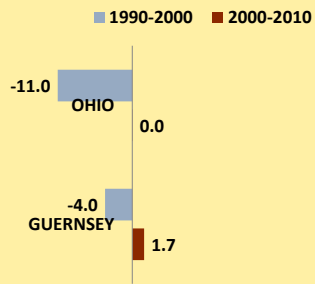

GUERNSEY COUNTY AND OHIO POPULATION CHANGES: Age 65-74 1990 - 2010

Age 65 - 74 Population

■ 1990 ■ 2000 ■ 2010

Age 65-74 Population as % of 65+ Population

■ 1990 ■ 2000 ■ 2010

Of Age 65-74 Population, % Women

■ 1990 ■ 2000 ■ 2010

% Change in Age 65-74 Population

■ 1990-2000 ■ 2000-2010

% Change in Proportion of Age 65+ Population who are Age 65-74

% Change in Proportion of 65-74 Population Who Are Women