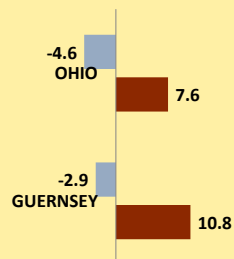

GUERNSEY COUNTY AND OHIO POPULATION CHANGES: Age 65-74 1990 - 2010

Age 65 - 74 Population

■ 1990 ■ 2000 ■ 2010

Age 65-74 Population as % of 65+ Population

■ 1990 ■ 2000 ■ 2010

Of Age 65-74 Population, % Women

■ 1990 ■ 2000 ■ 2010

% Change in Age 65-74 Population

■ 1990-2000 ■ 2000-2010

% Change in Proportion of Age 65+ Population who are Age 65-74

% Change in Proportion of 65-74 Population Who Are Women