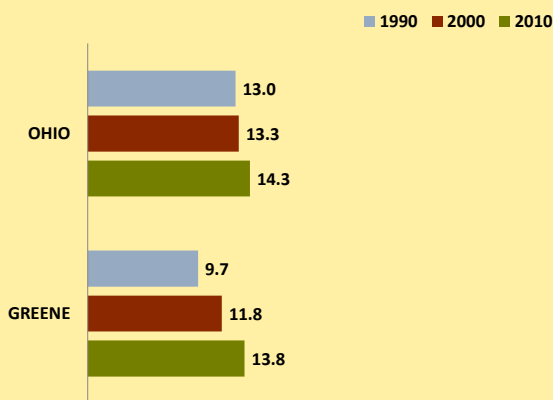

GREENE COUNTY AND OHIO POPULATION CHANGES: Age 65+ 1990 - 2010

Age 65+ Population

% of Population Age 65+

% Change in Age 65+ Population

% Change in Proportion of Population Age 65+