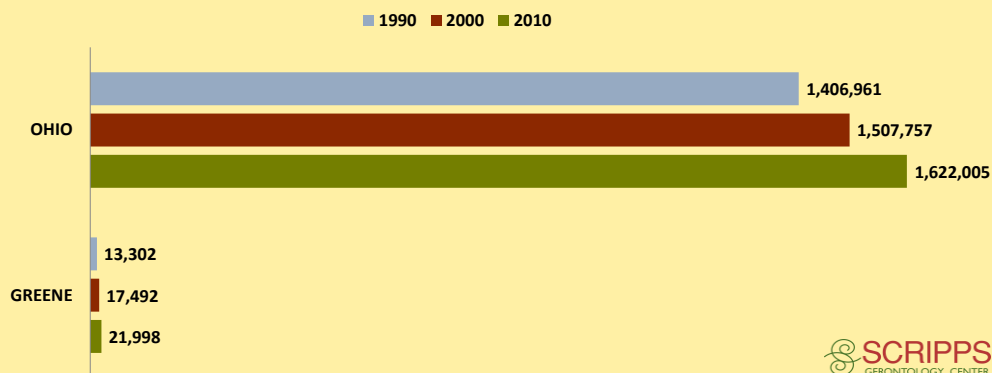

GREENE COUNTY AND OHIO POPULATION CHANGES: Age 65+ 1990 - 2010

Age 65+ Population

% of Population Age 65+

% Change in Age 65+ Population

% Change in Proportion of Population Age 65+