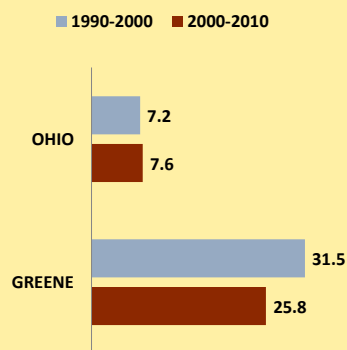

GREENE COUNTY AND OHIO POPULATION CHANGES: Age 65+ 1990 - 2010

Age 65+ Population

% of Population Age 65+

% Change in Age 65+ Population

% Change in Proportion of Population Age 65+