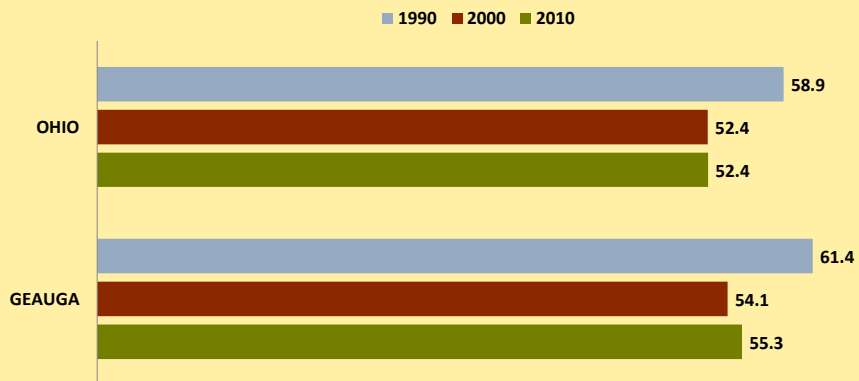

GEAUGA COUNTY AND OHIO POPULATION CHANGES: Age 65-74 1990 - 2010

Age 65 - 74 Population

Age 65-74 Population as % of 65+ Population

Of Age 65-74 Population, % Women

% Change in Age 65-74 Population

% Change in Proportion of Age 65+ Population who are Age 65-74

% Change in Proportion of 65-74 Population Who Are Women