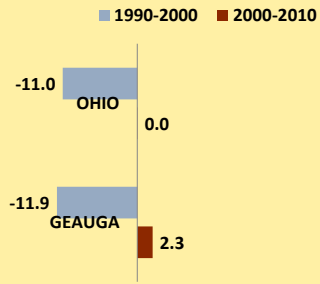

GEAUGA COUNTY AND OHIO POPULATION CHANGES: Age 65-74 1990 - 2010

Age 65 - 74 Population

Age 65-74 Population as % of 65+ Population

Of Age 65-74 Population, % Women

% Change in Age 65-74 Population

% Change in Proportion of Age 65+ Population who are Age 65-74

% Change in Proportion of 65-74 Population Who Are Women