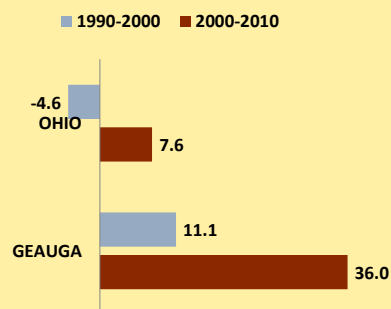

GEAUGA COUNTY AND OHIO POPULATION CHANGES: Age 65-74 1990 - 2010

Age 65 - 74 Population

Age 65-74 Population as % of 65+ Population

Of Age 65-74 Population, % Women

% Change in Age 65-74 Population

% Change in Proportion of Age 65+ Population who are Age 65-74

% Change in Proportion of 65-74 Population Who Are Women