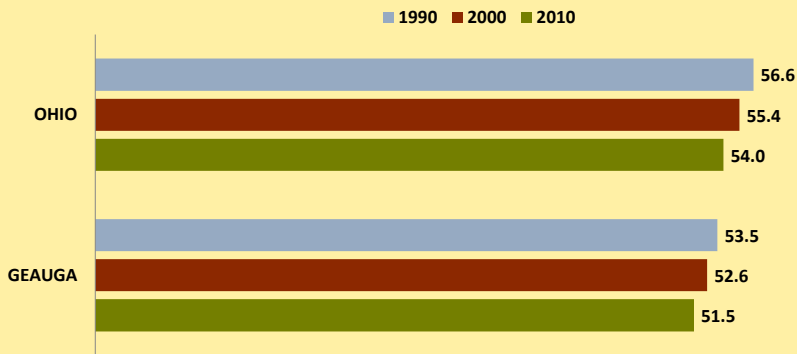

GEAUGA COUNTY AND OHIO POPULATION CHANGES: Age 65-74 1990 - 2010

Age 65 - 74 Population

Age 65-74 Population as % of 65+ Population

Of Age 65-74 Population, % Women

% Change in Age 65-74 Population

% Change in Proportion of Age 65+ Population who are Age 65-74

% Change in Proportion of 65-74 Population Who Are Women