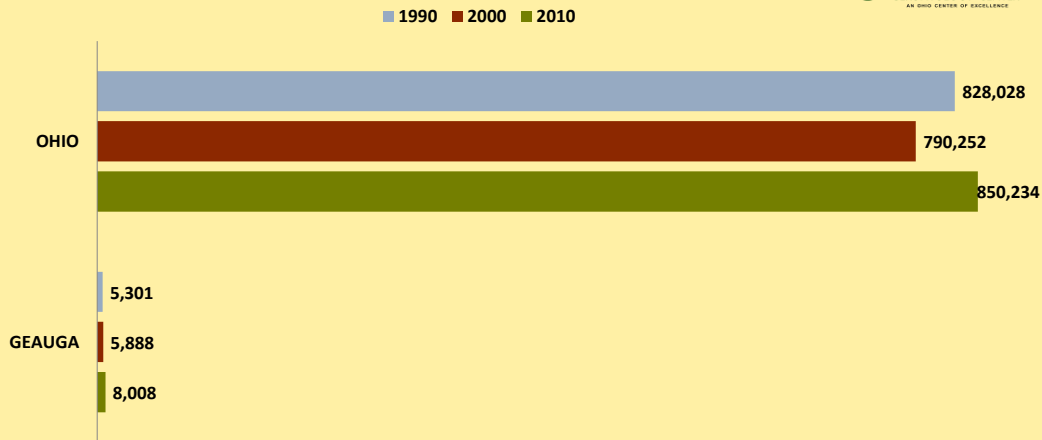

GEAUGA COUNTY AND OHIO POPULATION CHANGES: Age 65-74 1990 - 2010

Age 65 - 74 Population

Age 65-74 Population as % of 65+ Population

Of Age 65-74 Population, % Women

% Change in Age 65-74 Population

% Change in Proportion of Age 65+ Population who are Age 65-74

% Change in Proportion of 65-74 Population Who Are Women