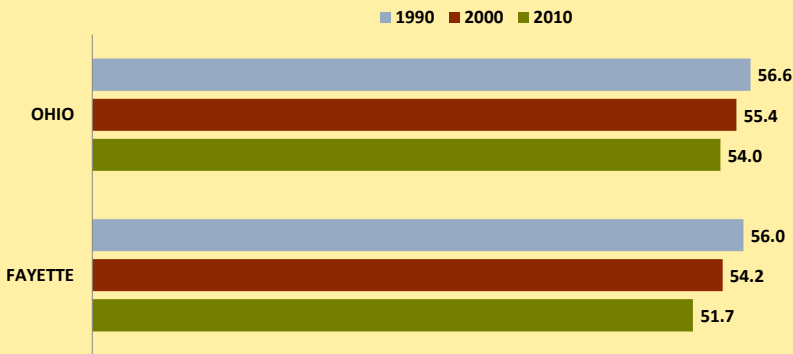

# FAYETTE COUNTY AND OHIO POPULATION CHANGES: Age 65-74 1990 - 2010

Age 65 - 74 Population

Age 65-74 Population as % of 65+ Population

Of Age 65-74 Population, % Women

% Change in Age 65-74 Population

### % Change in Proportion of Age 65+ Population who are Age 65-74

### % Change in Proportion of 65-74 Population Who Are Women