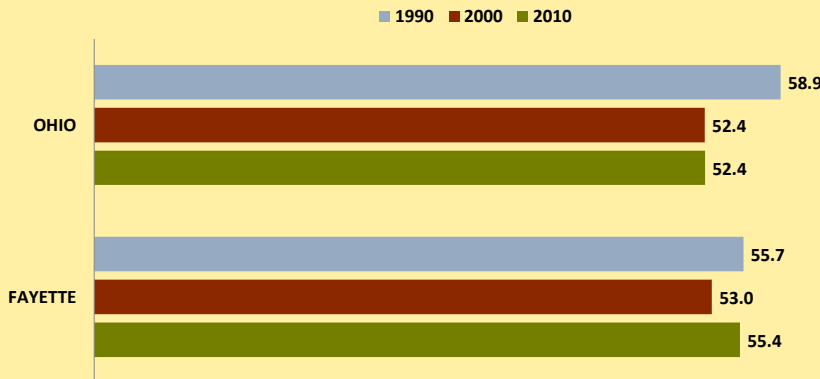

# FAYETTE COUNTY AND OHIO POPULATION CHANGES: Age 65-74 1990 - 2010

Age 65 - 74 Population

Age 65-74 Population as % of 65+ Population

Of Age 65-74 Population, % Women

% Change in Age 65-74 Population

### % Change in Proportion of Age 65+ Population who are Age 65-74

### % Change in Proportion of 65-74 Population Who Are Women