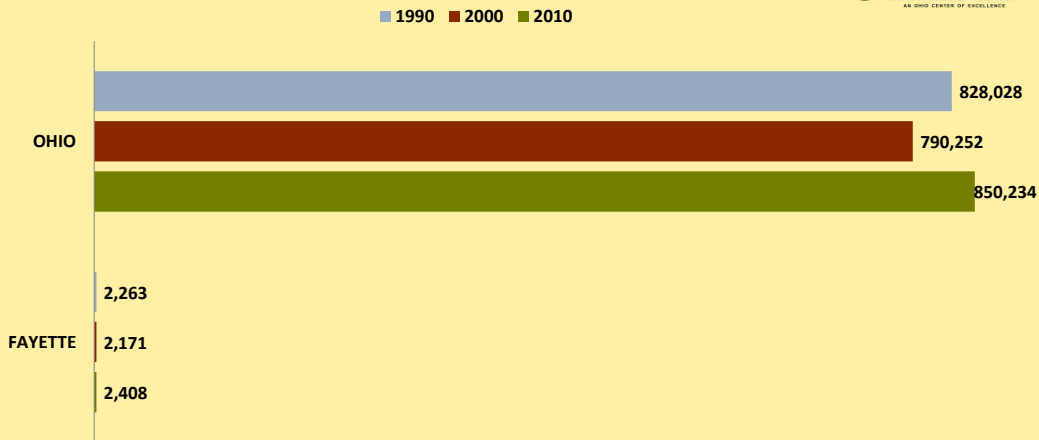

# FAYETTE COUNTY AND OHIO POPULATION CHANGES: Age 65-74 1990 - 2010

Age 65 - 74 Population

Age 65-74 Population as % of 65+ Population

Of Age 65-74 Population, % Women

% Change in Age 65-74 Population

### % Change in Proportion of Age 65+ Population who are Age 65-74

### % Change in Proportion of 65-74 Population Who Are Women