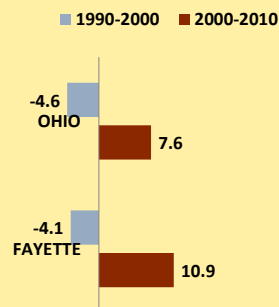

# FAYETTE COUNTY AND OHIO POPULATION CHANGES: Age 65-74 1990 - 2010

Age 65 - 74 Population

Age 65-74 Population as % of 65+ Population

Of Age 65-74 Population, % Women

% Change in Age 65-74 Population

### % Change in Proportion of Age 65+ Population who are Age 65-74

### % Change in Proportion of 65-74 Population Who Are Women