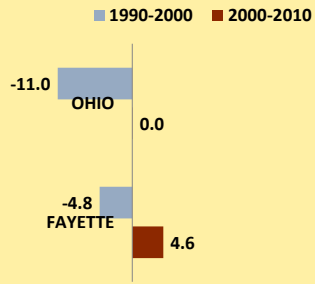

# FAYETTE COUNTY AND OHIO POPULATION CHANGES: Age 65-74 1990 - 2010

Age 65 - 74 Population

Age 65-74 Population as % of 65+ Population

Of Age 65-74 Population, % Women

% Change in Age 65-74 Population

### % Change in Proportion of Age 65+ Population who are Age 65-74

### % Change in Proportion of 65-74 Population Who Are Women