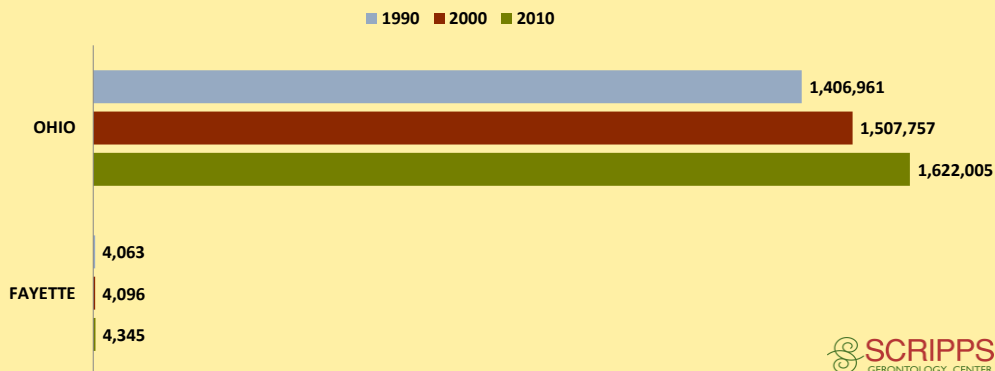

FAYETTE COUNTY AND OHIO POPULATION CHANGES: Age 65+ 1990 - 2010

Age 65+ Population

% of Population Age 65+

% Change in Age 65+ Population

% Change in Proportion of Population Age 65+