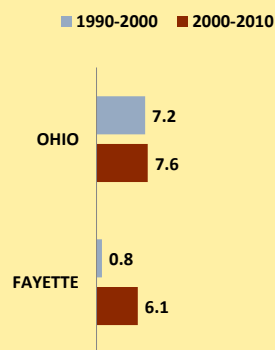

FAYETTE COUNTY AND OHIO POPULATION CHANGES: Age 65+ 1990 - 2010

Age 65+ Population

% of Population Age 65+

% Change in Age 65+ Population

% Change in Proportion of Population Age 65+