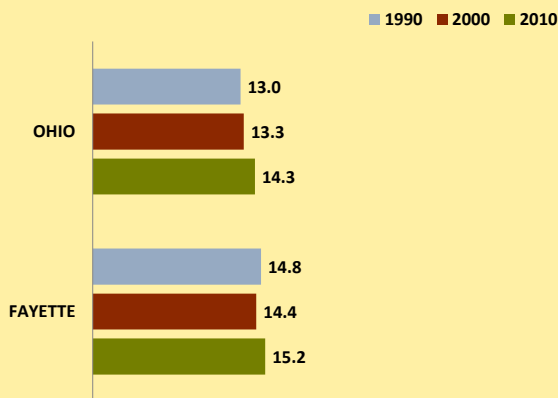

FAYETTE COUNTY AND OHIO POPULATION CHANGES: Age 65+ 1990 - 2010

Age 65+ Population

% of Population Age 65+

% Change in Age 65+ Population

% Change in Proportion of Population Age 65+