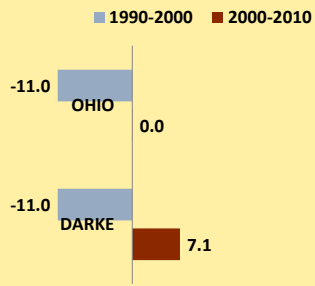

DARKE COUNTY AND OHIO POPULATION CHANGES: Age 65-74 1990 - 2010

Age 65 - 74 Population

Age 65-74 Population as % of 65+ Population

Of Age 65-74 Population, % Women

% Change in Age 65-74 Population

% Change in Proportion of Age 65+ Population who are Age 65-74

% Change in Proportion of 65-74 Population Who Are Women