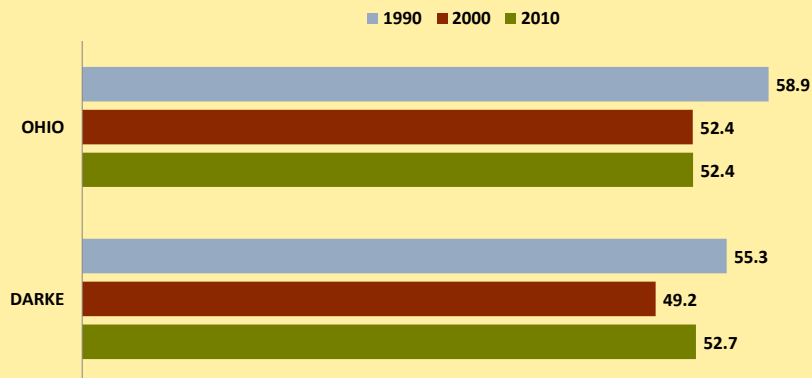

DARKE COUNTY AND OHIO POPULATION CHANGES: Age 65-74 1990 - 2010

Age 65 - 74 Population

Age 65-74 Population as % of 65+ Population

Of Age 65-74 Population, % Women

% Change in Age 65-74 Population

% Change in Proportion of Age 65+ Population who are Age 65-74

% Change in Proportion of 65-74 Population Who Are Women