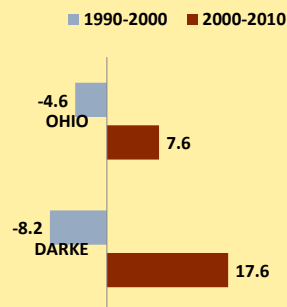

DARKE COUNTY AND OHIO POPULATION CHANGES: Age 65-74 1990 - 2010

Age 65 - 74 Population

Age 65-74 Population as % of 65+ Population

Of Age 65-74 Population, % Women

% Change in Age 65-74 Population

% Change in Proportion of Age 65+ Population who are Age 65-74

% Change in Proportion of 65-74 Population Who Are Women