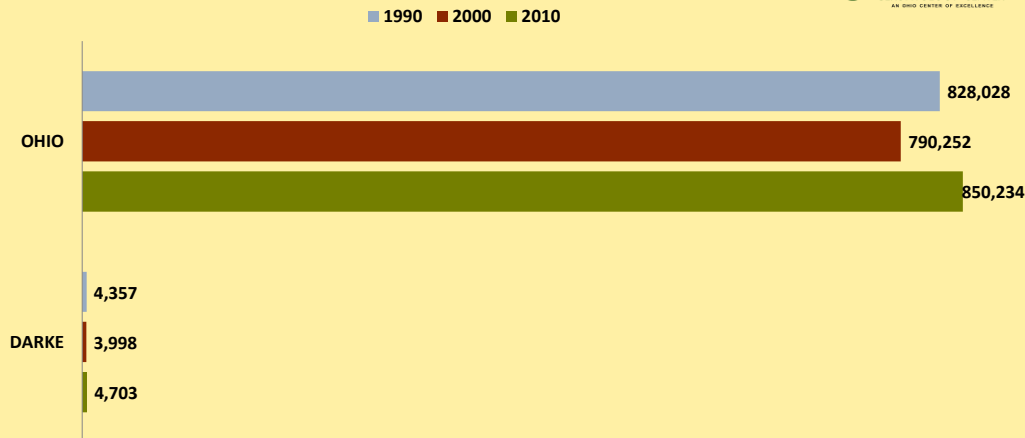

DARKE COUNTY AND OHIO POPULATION CHANGES: Age 65-74 1990 - 2010

Age 65 - 74 Population

Age 65-74 Population as % of 65+ Population

Of Age 65-74 Population, % Women

% Change in Age 65-74 Population

% Change in Proportion of Age 65+ Population who are Age 65-74

% Change in Proportion of 65-74 Population Who Are Women