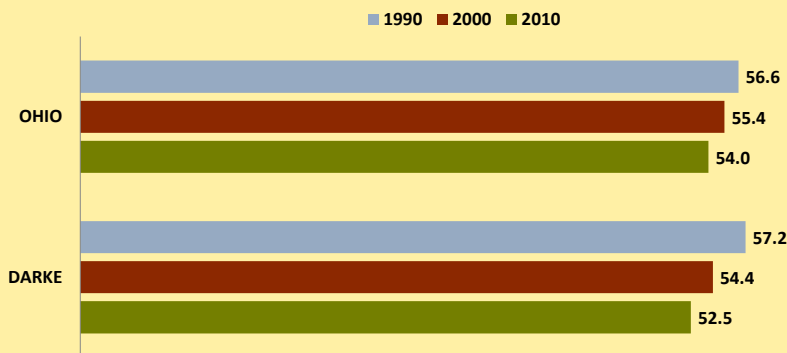

DARKE COUNTY AND OHIO POPULATION CHANGES: Age 65-74 1990 - 2010

Age 65 - 74 Population

Age 65-74 Population as % of 65+ Population

Of Age 65-74 Population, % Women

% Change in Age 65-74 Population

% Change in Proportion of Age 65+ Population who are Age 65-74

% Change in Proportion of 65-74 Population Who Are Women