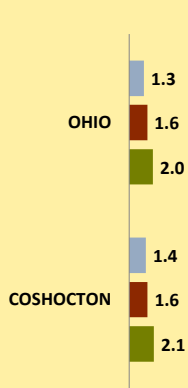

COSHOCTON COUNTY AND OHIO POPULATION CHANGES: Age 85+ 1990 - 2010

Age 85+ Population
1990 2000 2010

% Change in Age 85+ Population

1990-2000 2000-2010

Age 85+ Population as % of Age 65+ Population

1990 2000 2010

% of Age 85+ Population Who Are women

1990 2000 2010

% of Population Aged 85+

% Change in Proportion of Age 65+ Population Who Are Age 85+

% Change in Proportion of Age 85+ Who Are Women

% Change in Total Population Aged 85+