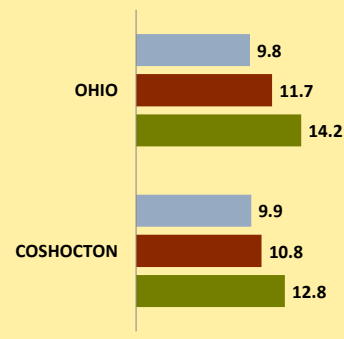

COSHOCTON COUNTY AND OHIO POPULATION CHANGES: Age 85+ 1990 - 2010

Age 85+ Population
1990 2000 2010

% Change in Age 85+ Population

1990-2000 2000-2010

Age 85+ Population as % of Age 65+ Population

1990 2000 2010

% of Age 85+ Population Who Are women

1990 2000 2010

% of Population Aged 85+

% Change in Proportion of Age 65+ Population Who Are Age 85+

% Change in Proportion of Age 85+ Who Are Women

% Change in Total Population Aged 85+