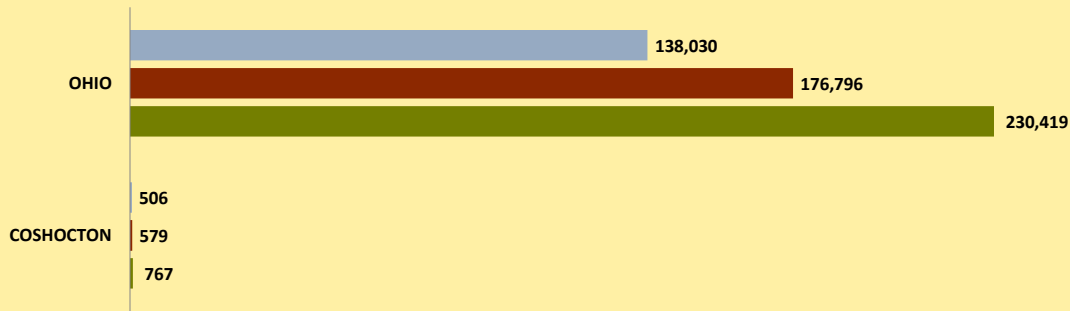

COSHOCTON COUNTY AND OHIO POPULATION CHANGES: Age 85+ 1990 - 2010

Age 85+ Population
1990 2000 2010

% Change in Age 85+ Population

1990-2000 2000-2010

Age 85+ Population as % of Age 65+ Population

1990 2000 2010

% of Age 85+ Population Who Are women

1990 2000 2010

% of Population Aged 85+

% Change in Proportion of Age 65+ Population Who Are Age 85+

% Change in Proportion of Age 85+ Who Are Women

% Change in Total Population Aged 85+