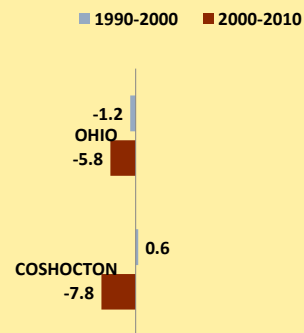

COSHOCTON COUNTY AND OHIO POPULATION CHANGES: Age 85+ 1990 - 2010

Age 85+ Population
1990 2000 2010

% Change in Age 85+ Population

1990-2000 2000-2010

Age 85+ Population as % of Age 65+ Population

1990 2000 2010

% of Age 85+ Population Who Are women

1990 2000 2010

% of Population Aged 85+

% Change in Proportion of Age 65+ Population Who Are Age 85+

% Change in Proportion of Age 85+ Who Are Women

% Change in Total Population Aged 85+