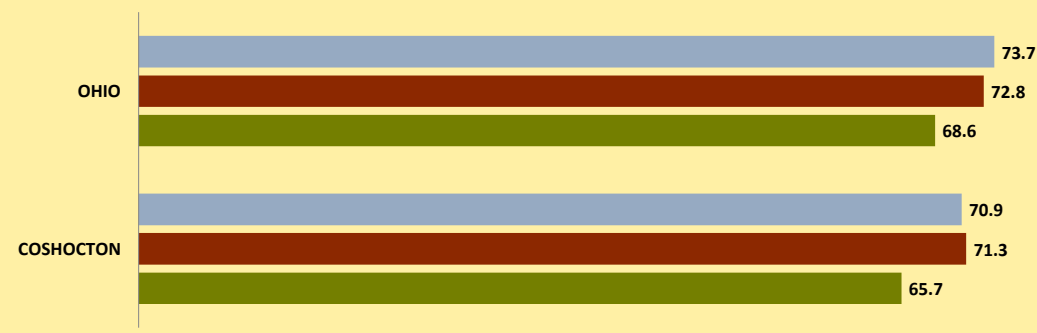

COSHOCTON COUNTY AND OHIO POPULATION CHANGES: Age 85+ 1990 - 2010

Age 85+ Population
1990 2000 2010

% Change in Age 85+ Population

1990-2000 2000-2010

Age 85+ Population as % of Age 65+ Population

1990 2000 2010

% of Age 85+ Population Who Are women

1990 2000 2010

% of Population Aged 85+

% Change in Proportion of Age 65+ Population Who Are Age 85+

% Change in Proportion of Age 85+ Who Are Women

% Change in Total Population Aged 85+