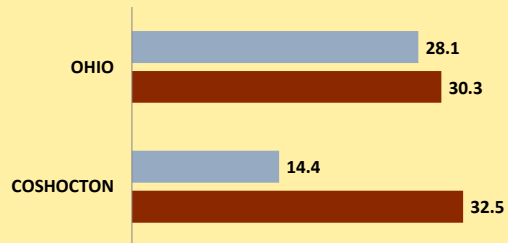

COSHOCTON COUNTY AND OHIO POPULATION CHANGES: Age 85+ 1990 - 2010

Age 85+ Population
1990 2000 2010

% Change in Age 85+ Population

1990-2000 2000-2010

Age 85+ Population as % of Age 65+ Population

1990 2000 2010

% of Age 85+ Population Who Are women

1990 2000 2010

% of Population Aged 85+

% Change in Proportion of Age 65+ Population Who Are Age 85+

% Change in Proportion of Age 85+ Who Are Women

% Change in Total Population Aged 85+