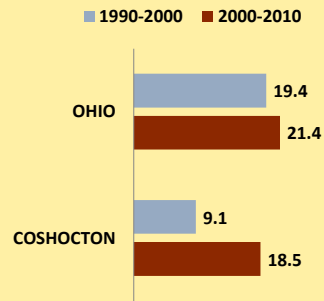

COSHOCTON COUNTY AND OHIO POPULATION CHANGES: Age 85+ 1990 - 2010

Age 85+ Population
1990 2000 2010

% Change in Age 85+ Population

1990-2000 2000-2010

Age 85+ Population as % of Age 65+ Population

1990 2000 2010

% of Age 85+ Population Who Are women

1990 2000 2010

% of Population Aged 85+

% Change in Proportion of Age 65+ Population Who Are Age 85+

% Change in Proportion of Age 85+ Who Are Women

% Change in Total Population Aged 85+